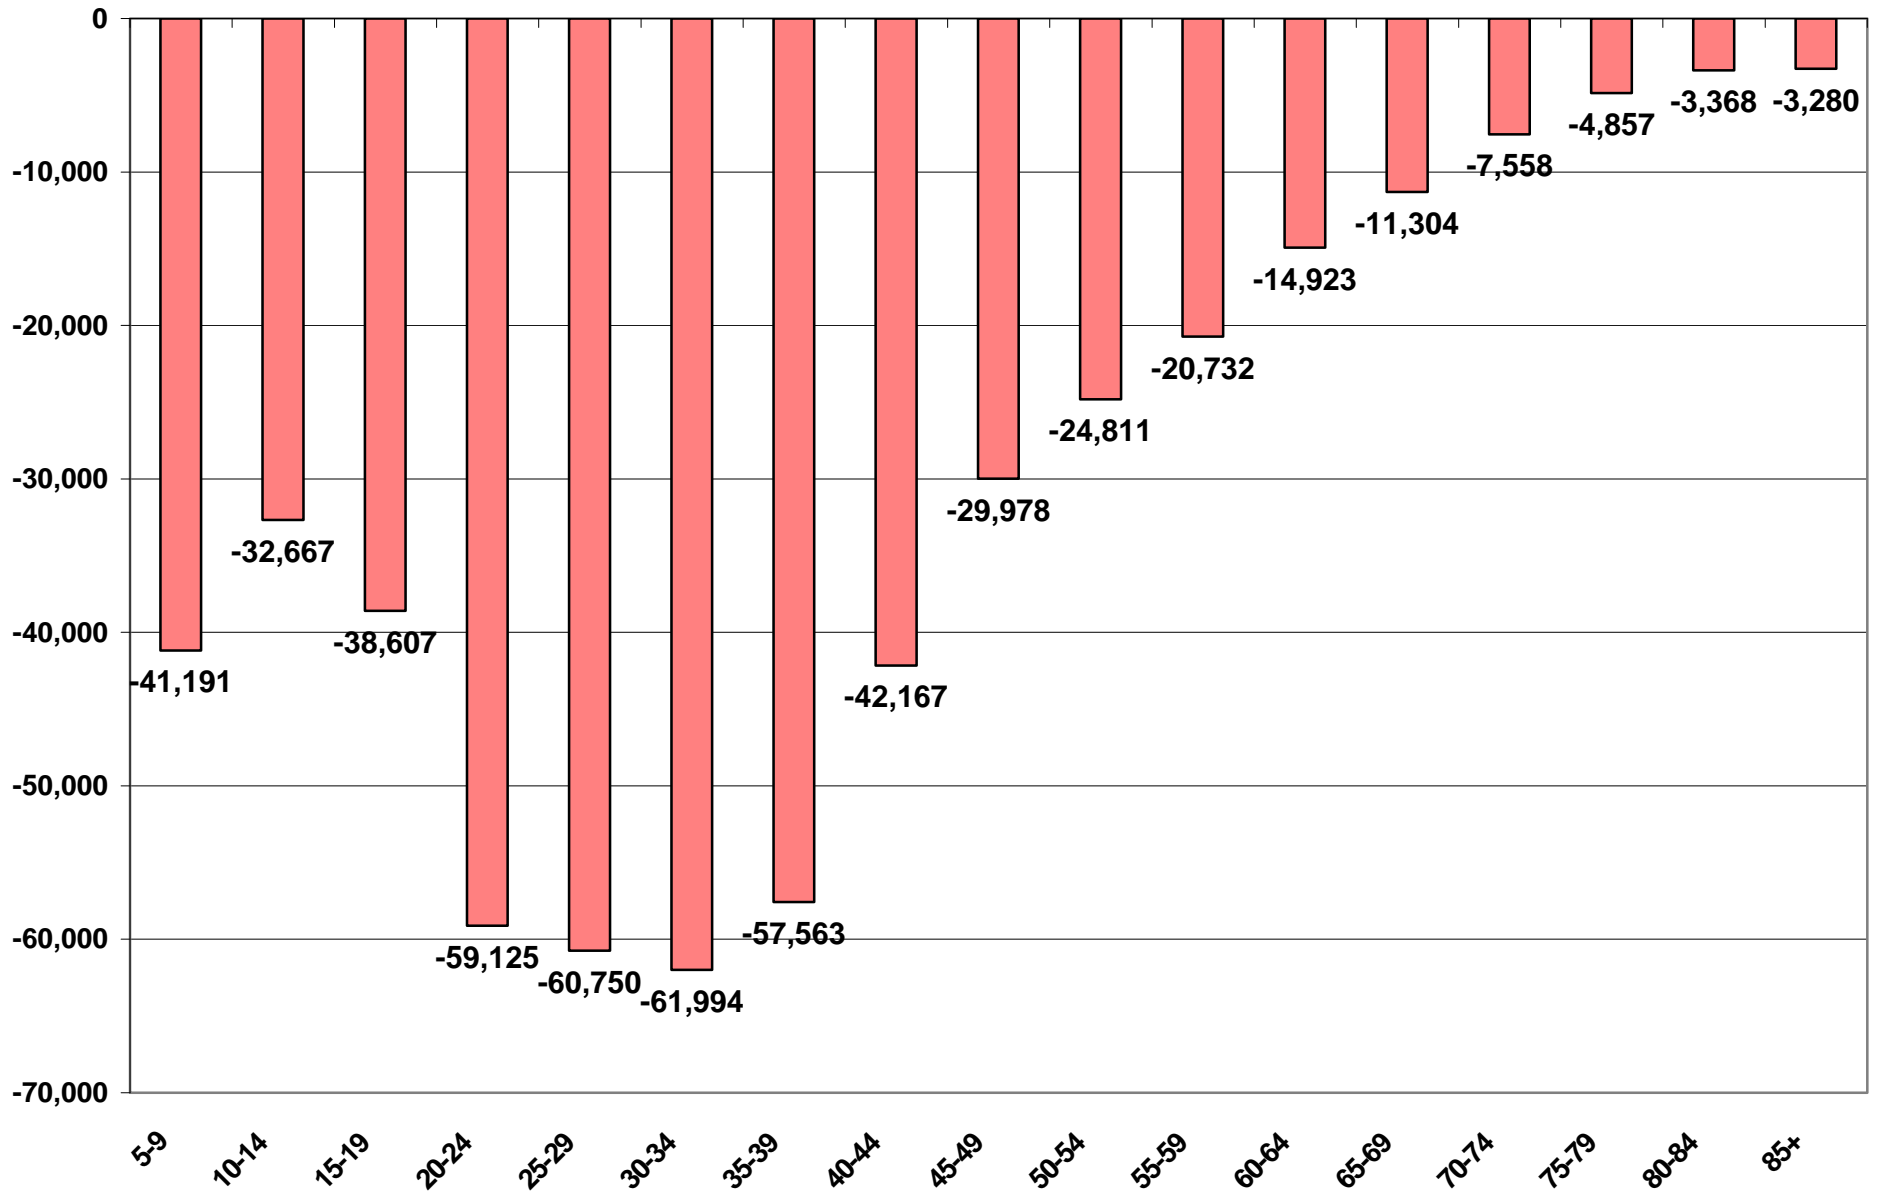

### Five-Year Interstate Outmigration, 1995 - 2000, by Age Group for Maryland

Source: U.S. Census Bureau, Census 2000, special tabulation (PHC-T-22)  
Prepared by the Maryland Department of Planning, Planning Data Services, August 2003