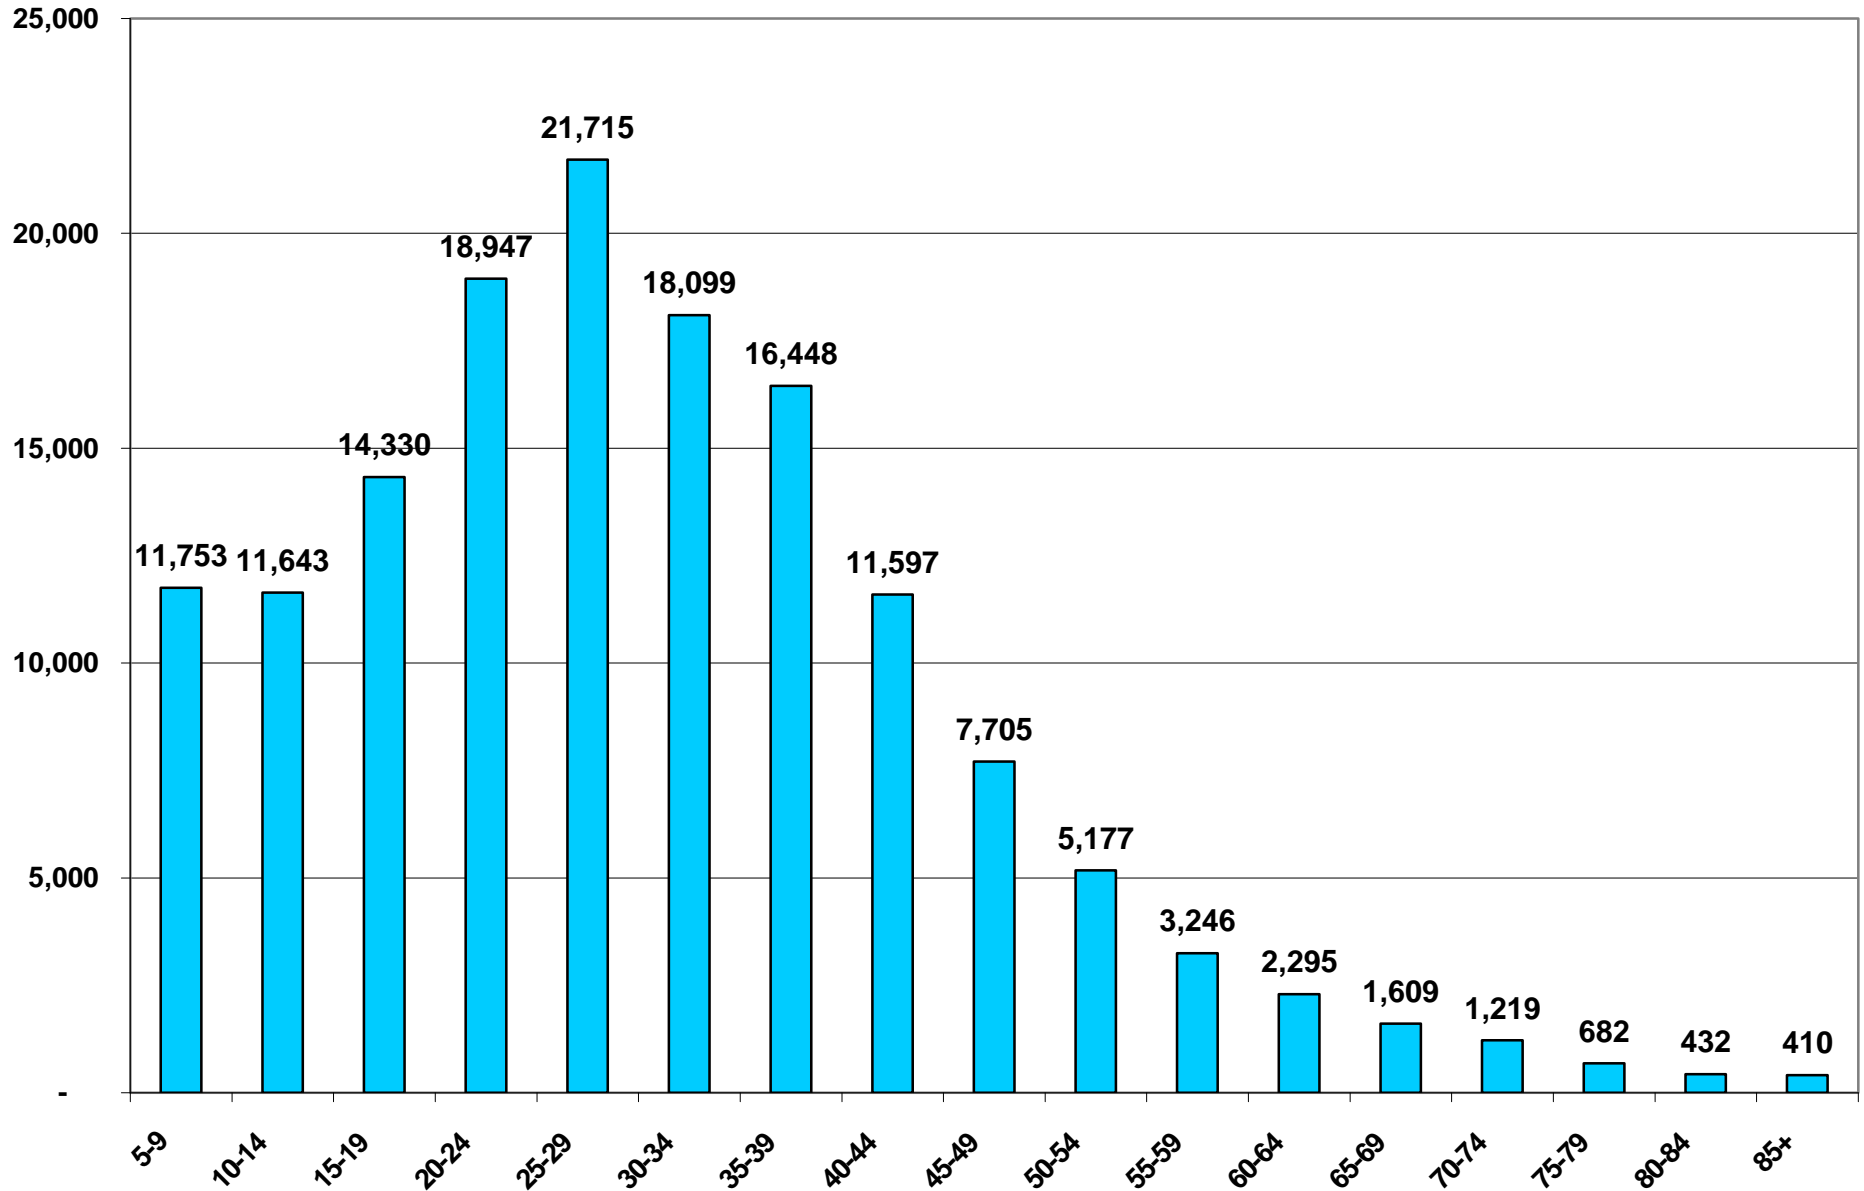

## Five-Year Foreign Immigration, 1995 - 2000, by Age Group for Maryland

Source: U.S. Census Bureau, Census 2000, special tabulation (PHC-T-22)

Prepared by the Maryland Department of Planning, Planning Data Services, August 2003