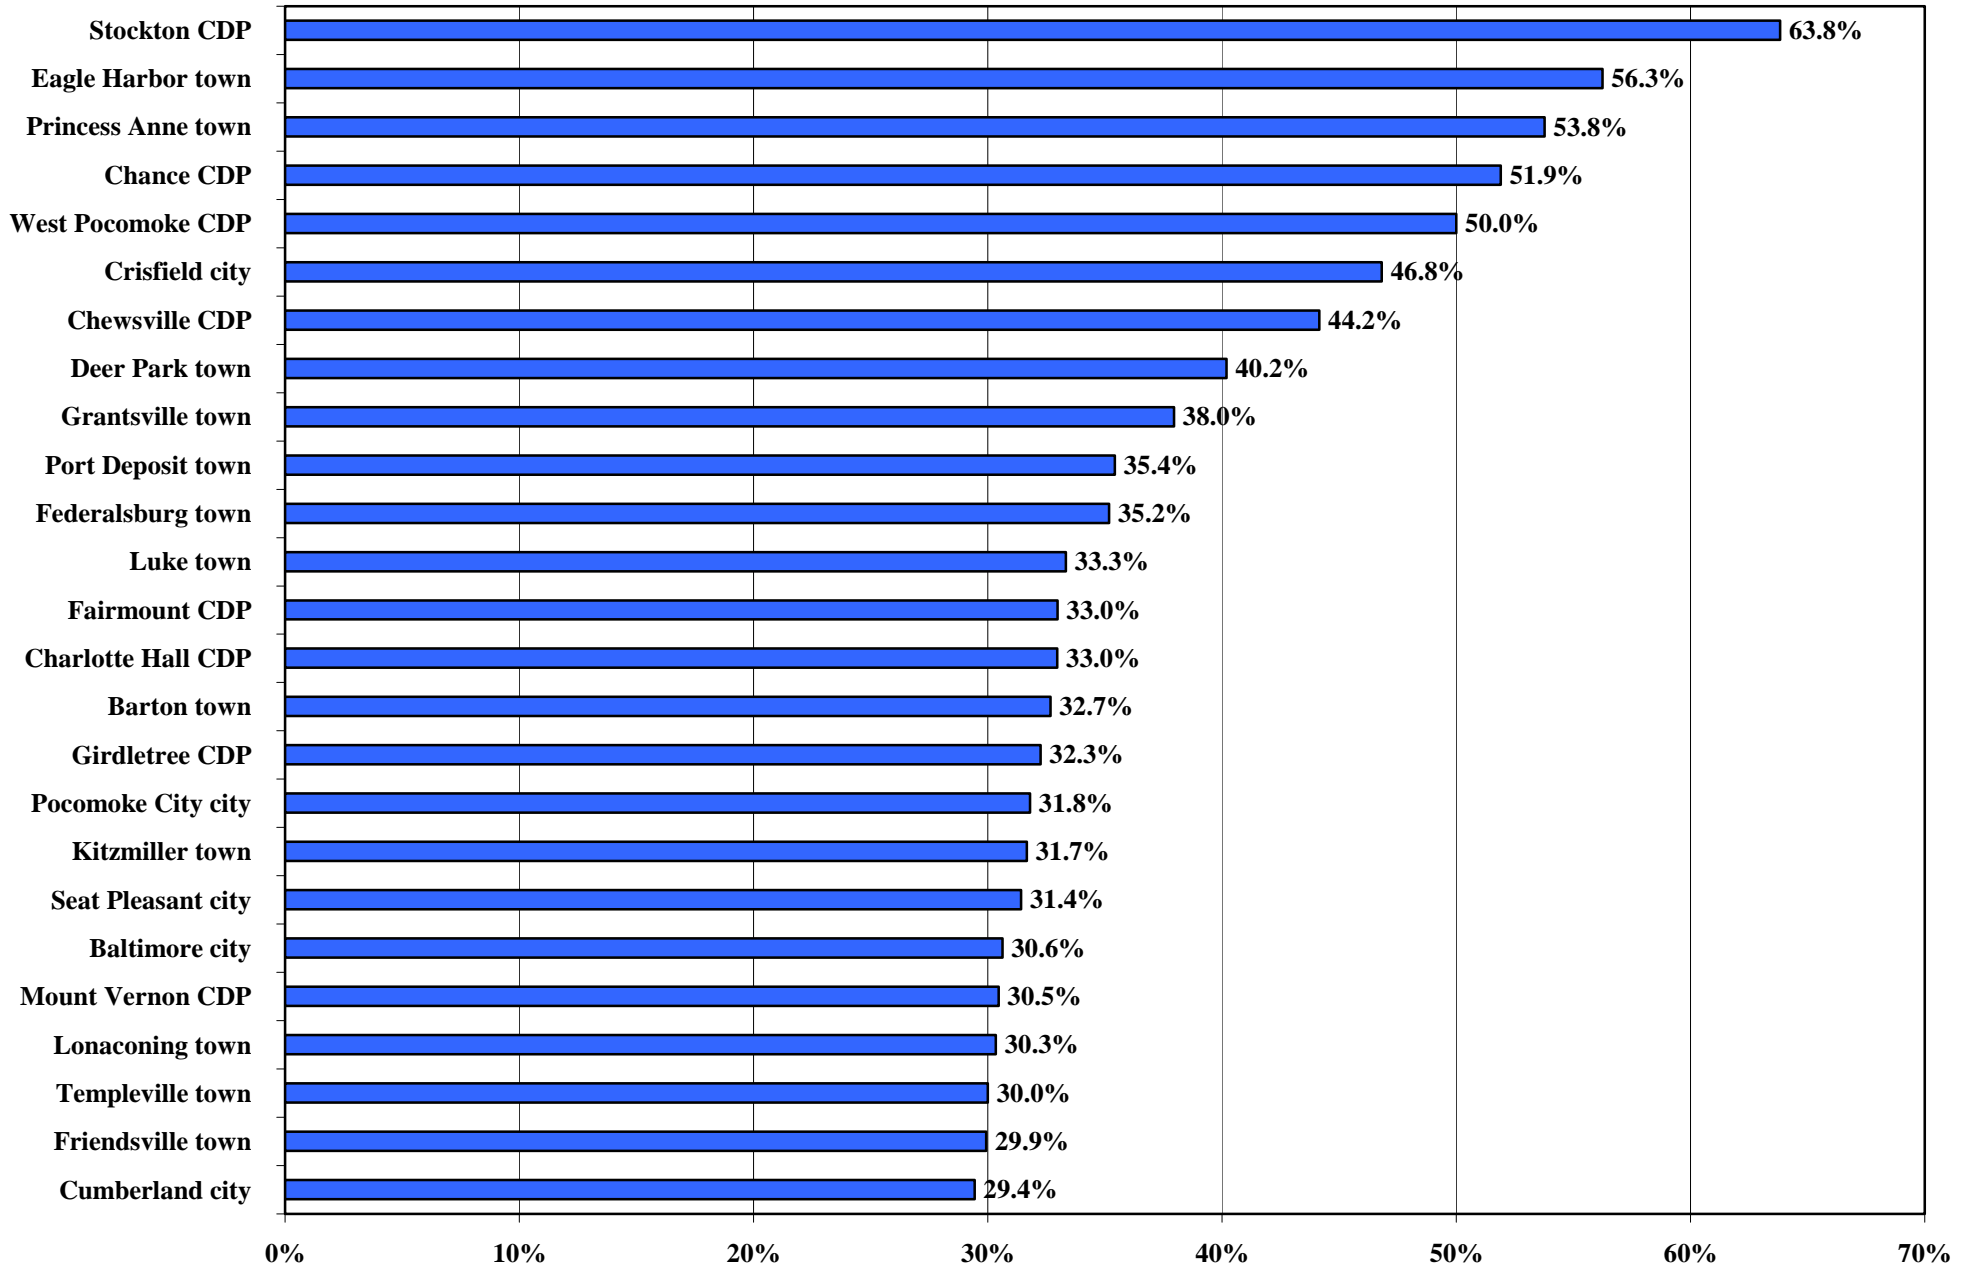

Poverty Rate for Children (Own Children <18) - 2000

Source: U.S. Census Bureau, 2000.

Prepared by the Maryland Department of Planning, Planning Data Services, May 2002.