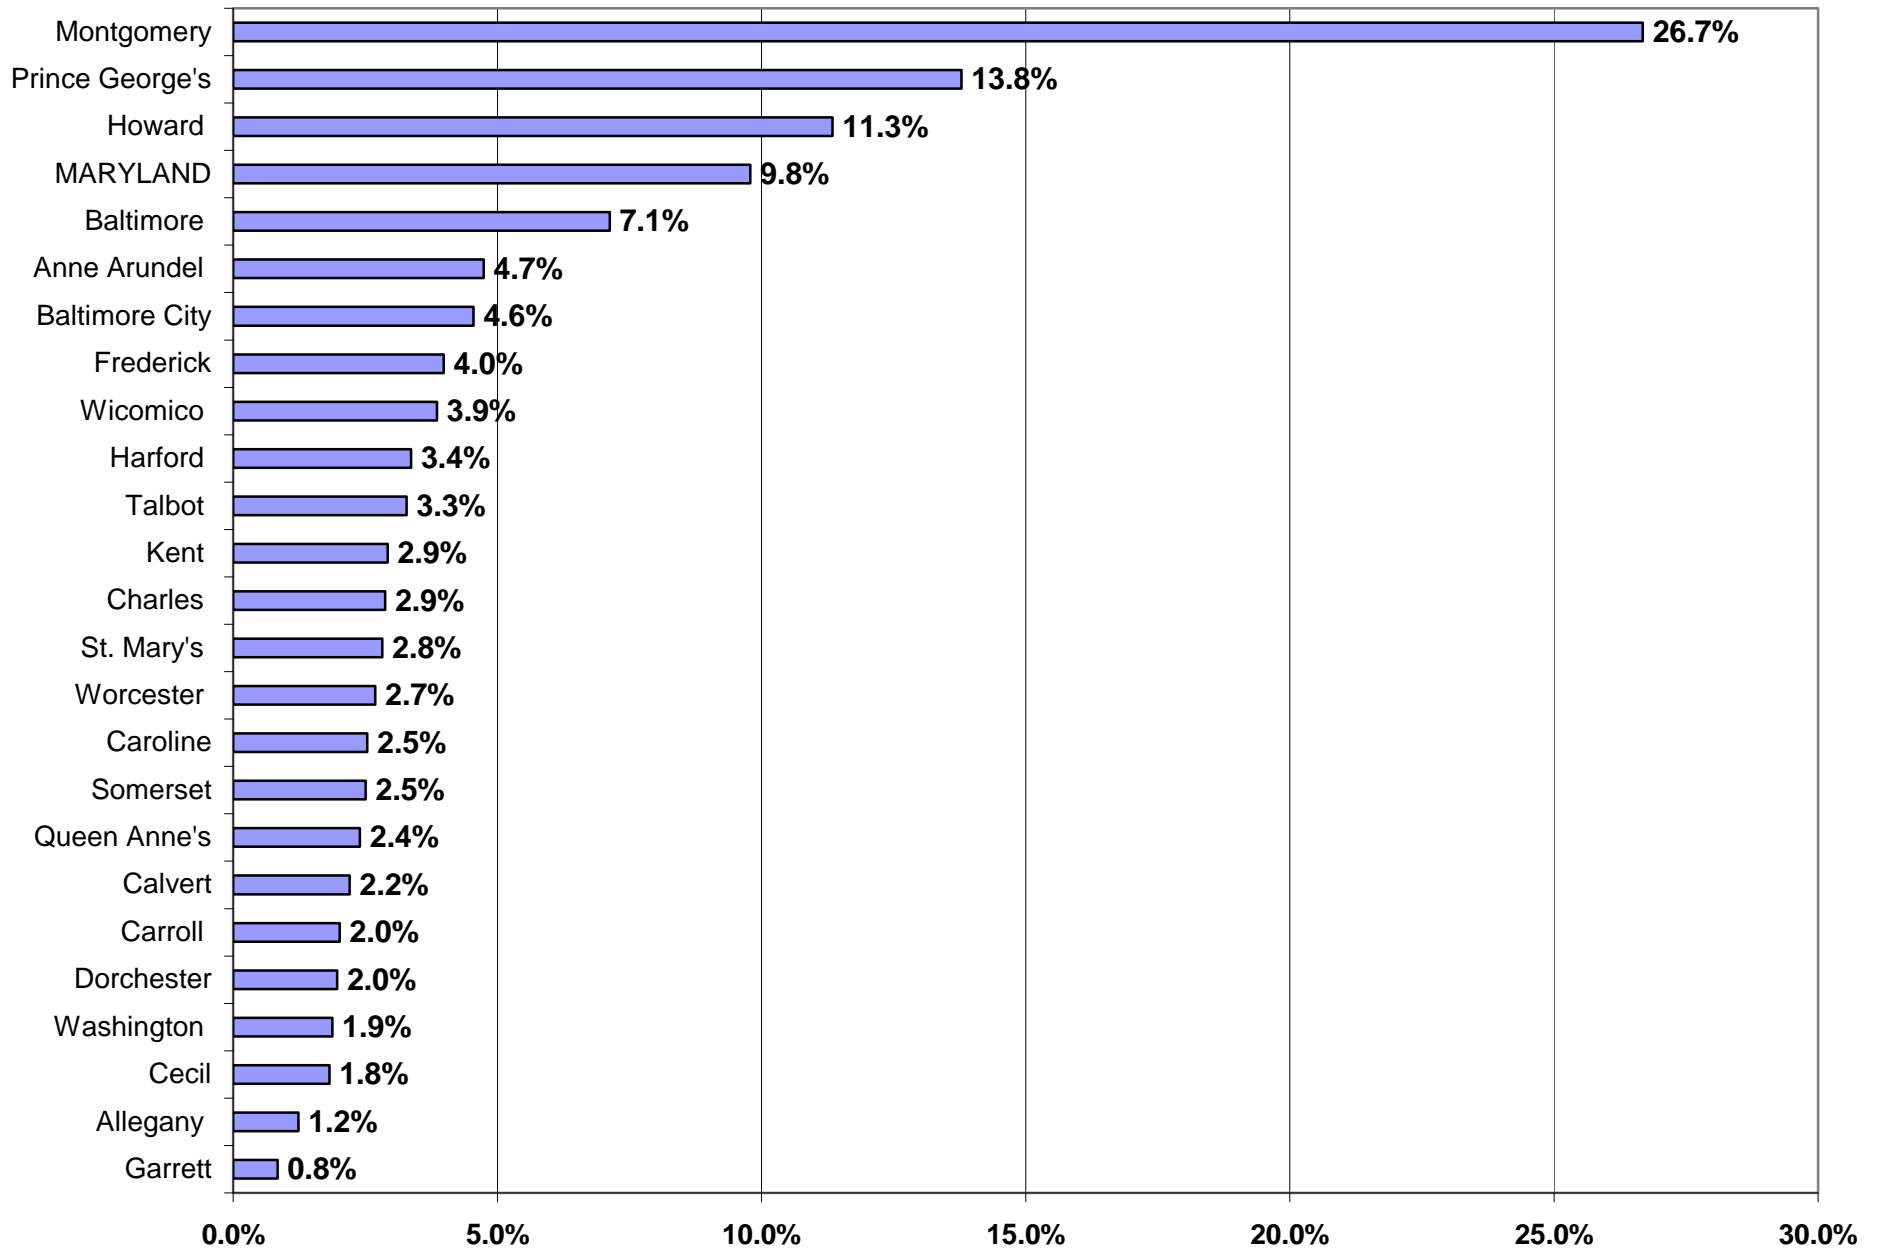

Percent of Total Population Which is Foreign Born - 2000

Source: 2000 Census. Prepared by the Maryland Department of Planning, May 2002