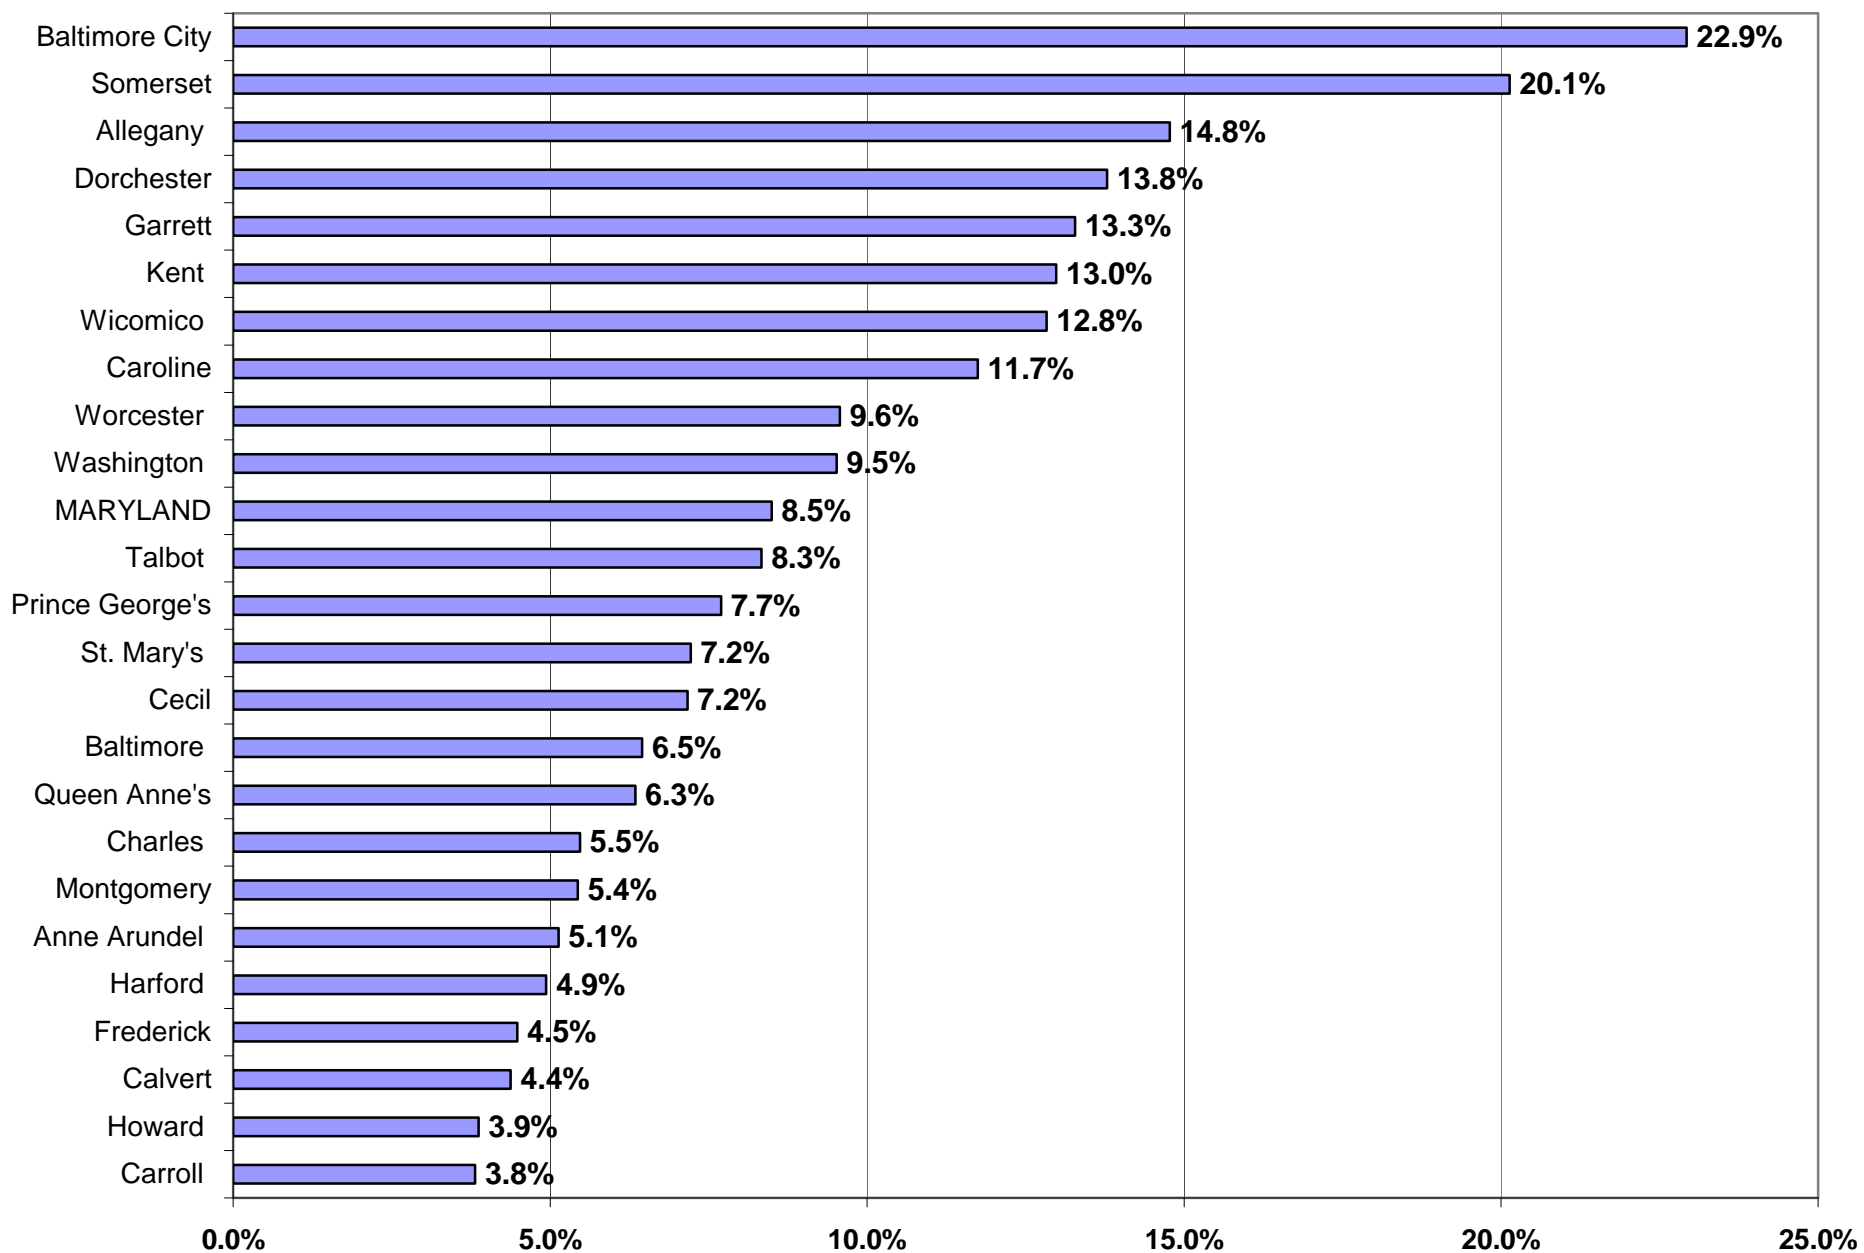

### Poverty Rate (All Individuals) - 2000

Source: 2000 Census. Prepared by the Maryland Department of Planning, May 2002