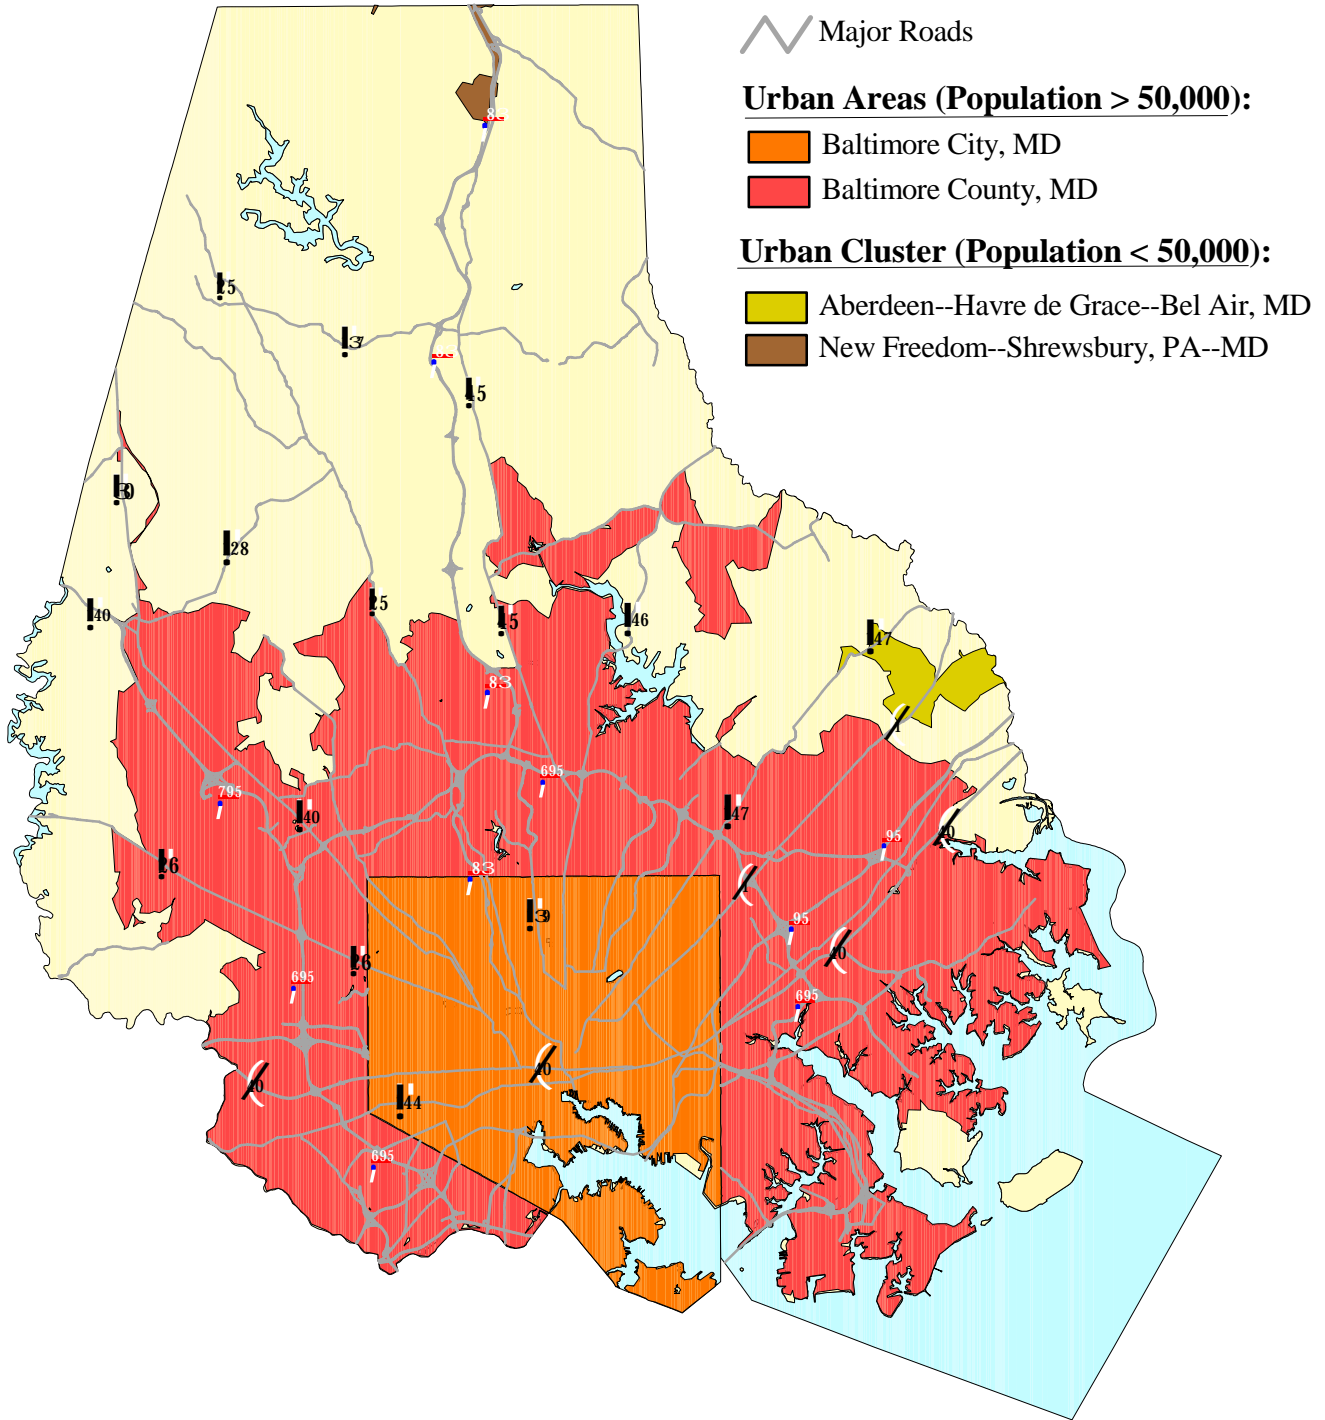

Urban Areas in Baltimore County and Baltimore City, Maryland - 2000

Source: U.S. Department of Commerce. Bureau of the Census. 2000 Census of Population
 Prepared by the Maryland Department of Planning, Planning Data Services. June 2002.