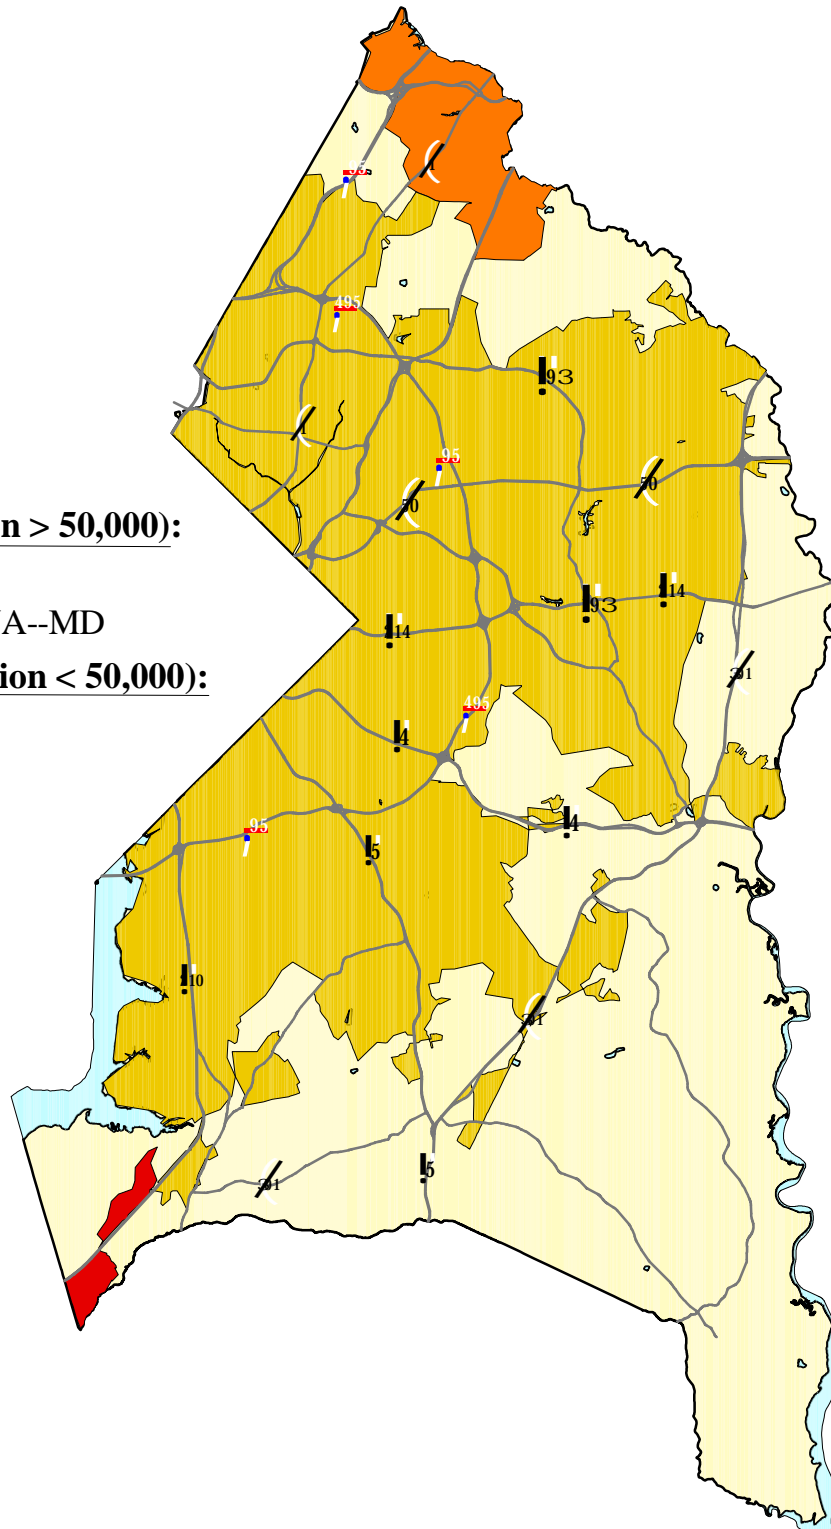

Urban Areas in Prince George's County Maryland - 2000

 Major Roads

Urban Areas (Population > 50,000):

-  Baltimore, MD
-  Washington, DC--VA--MD

Urban Cluster (Population < 50,000):

-  St. Charles, MD

Source: U.S. Department of Commerce. Bureau of the Census. 2000 Census of Population
Prepared by the Maryland Department of Planning, Planning Data Services. June 2002.