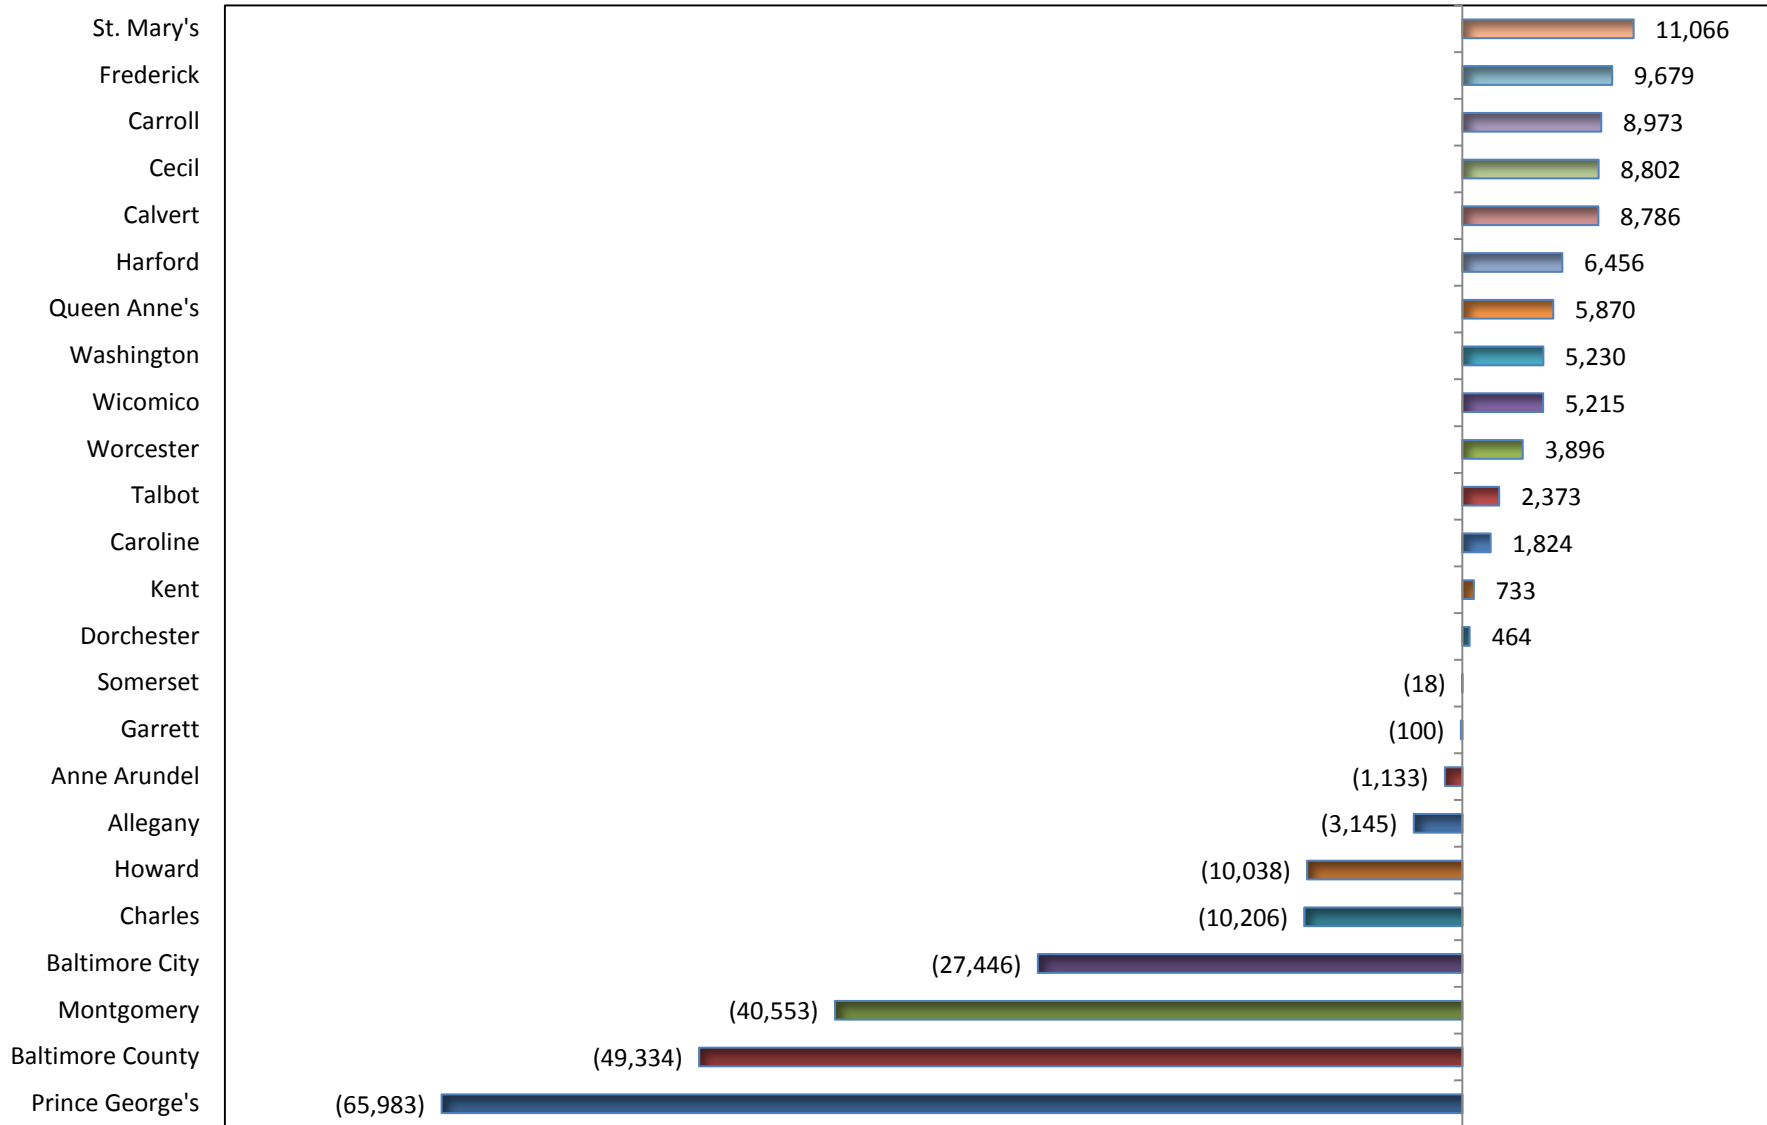

**Chart 9. MARYLAND JURISDICTION NON HISPANIC WHITE ALONE
POPULATION CHANGE: 2000 - 2010**

SOURCE: U. S. Bureau of the Census, Census 2010, P.L. 94 - 171 Release.

Prepared by the Maryland Department of Planning, Projections and Data Analysis / State Data Center, February 2011.