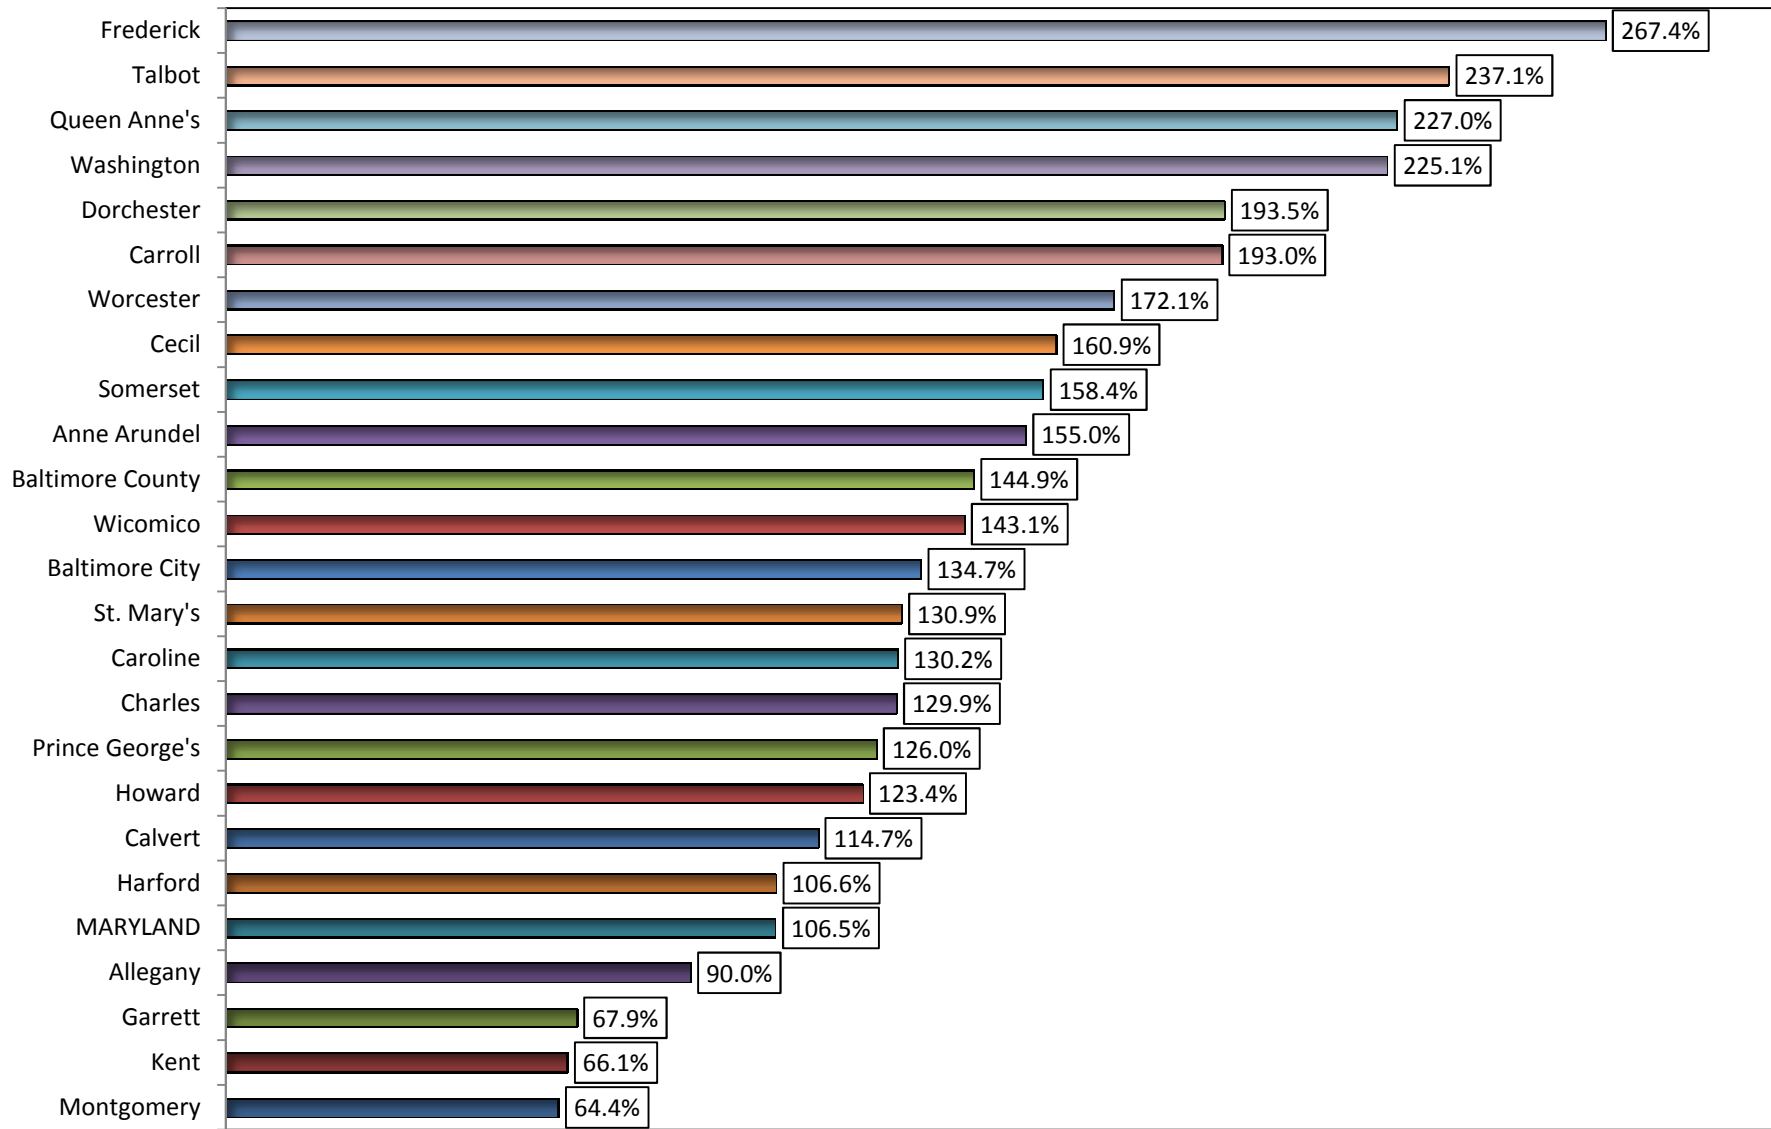

**Chart 16. MARYLAND JURISDICTION HISPANIC ORIGIN PERCENT
POPULATION CHANGE: 2000 - 2010**

SOURCE: U. S. Bureau of the Census, Census 2010, P.L. 94 - 171 Release.

Prepared by the Maryland Department of Planning, Projections and Data Analysis / State Data Center, February 2011.