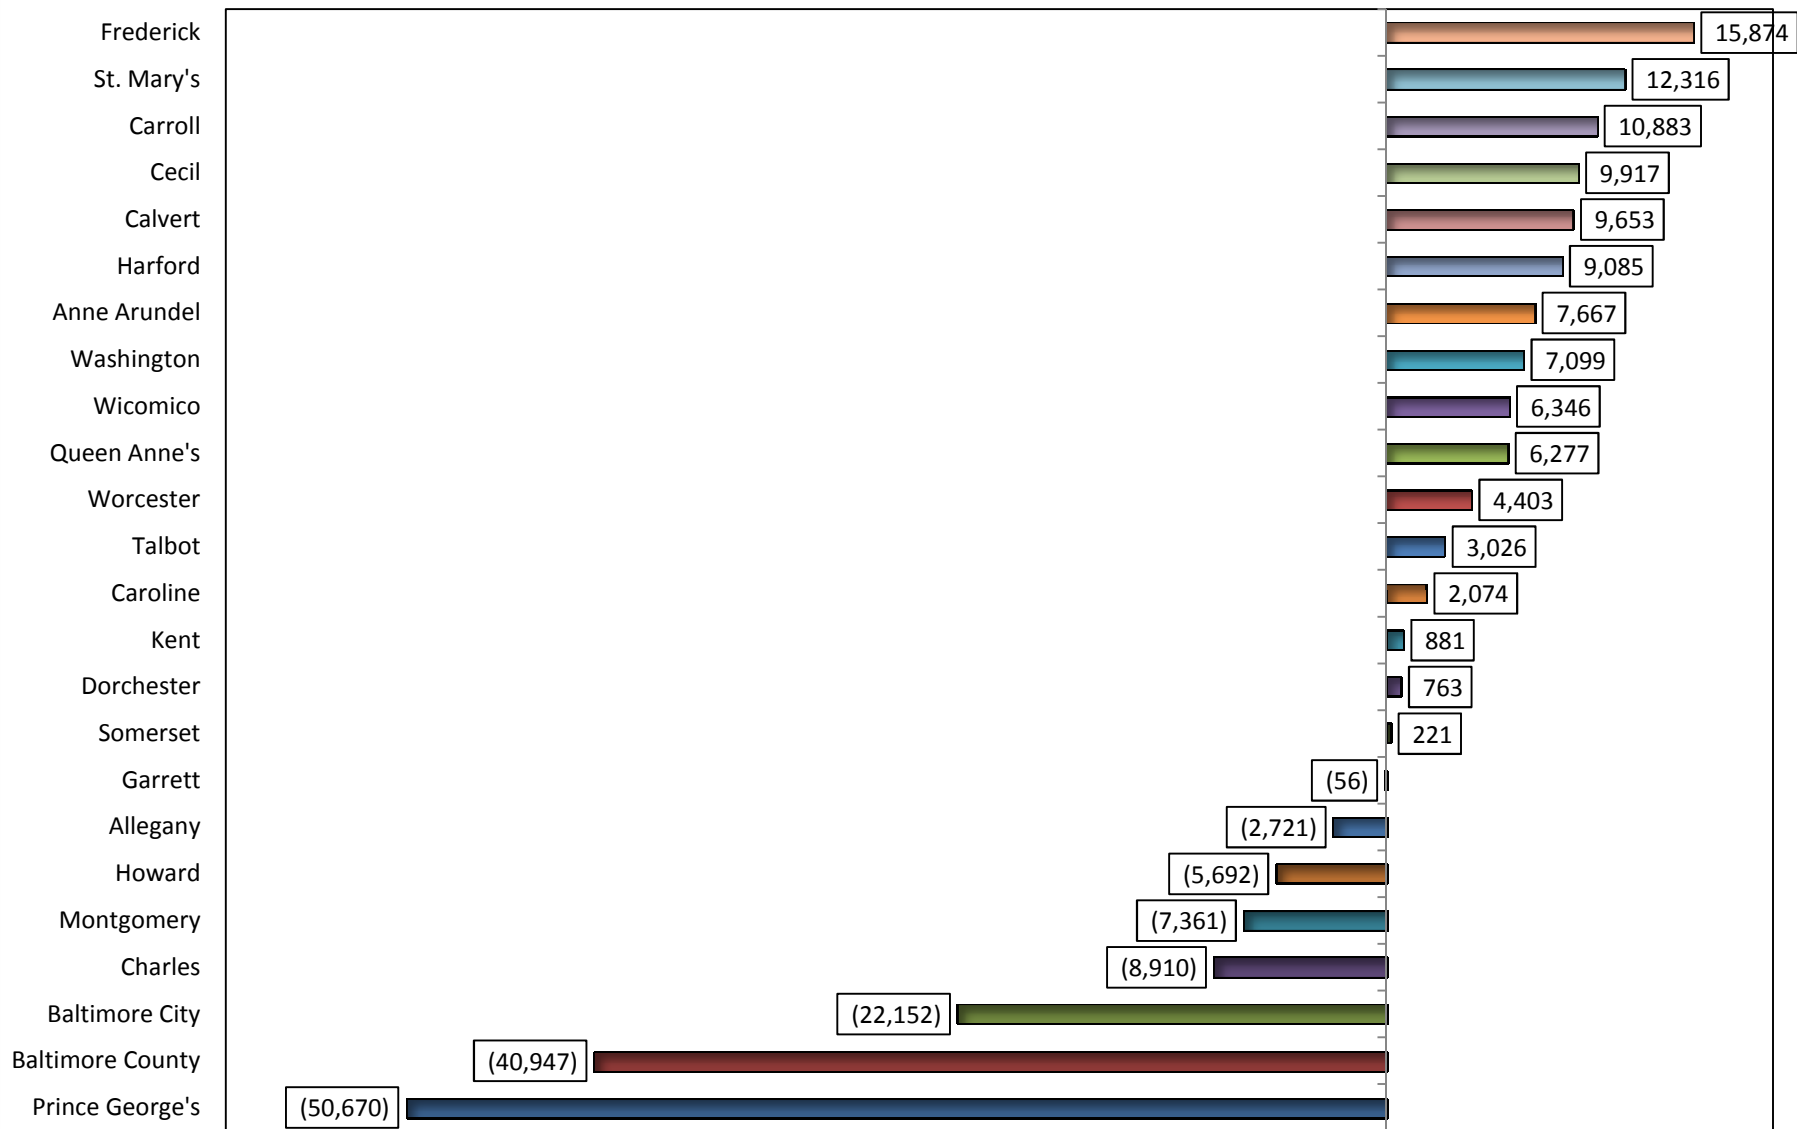

**Chart 17. MARYLAND JURISDICTION WHITE ALONE POPULATION
CHANGE: 2000 - 2010**

SOURCE: U. S. Bureau of the Census, Census 2010, P.L. 94 - 171 Release.

Prepared by the Maryland Department of Planning, Projections and Data Analysis / State Data Center, February 2011.