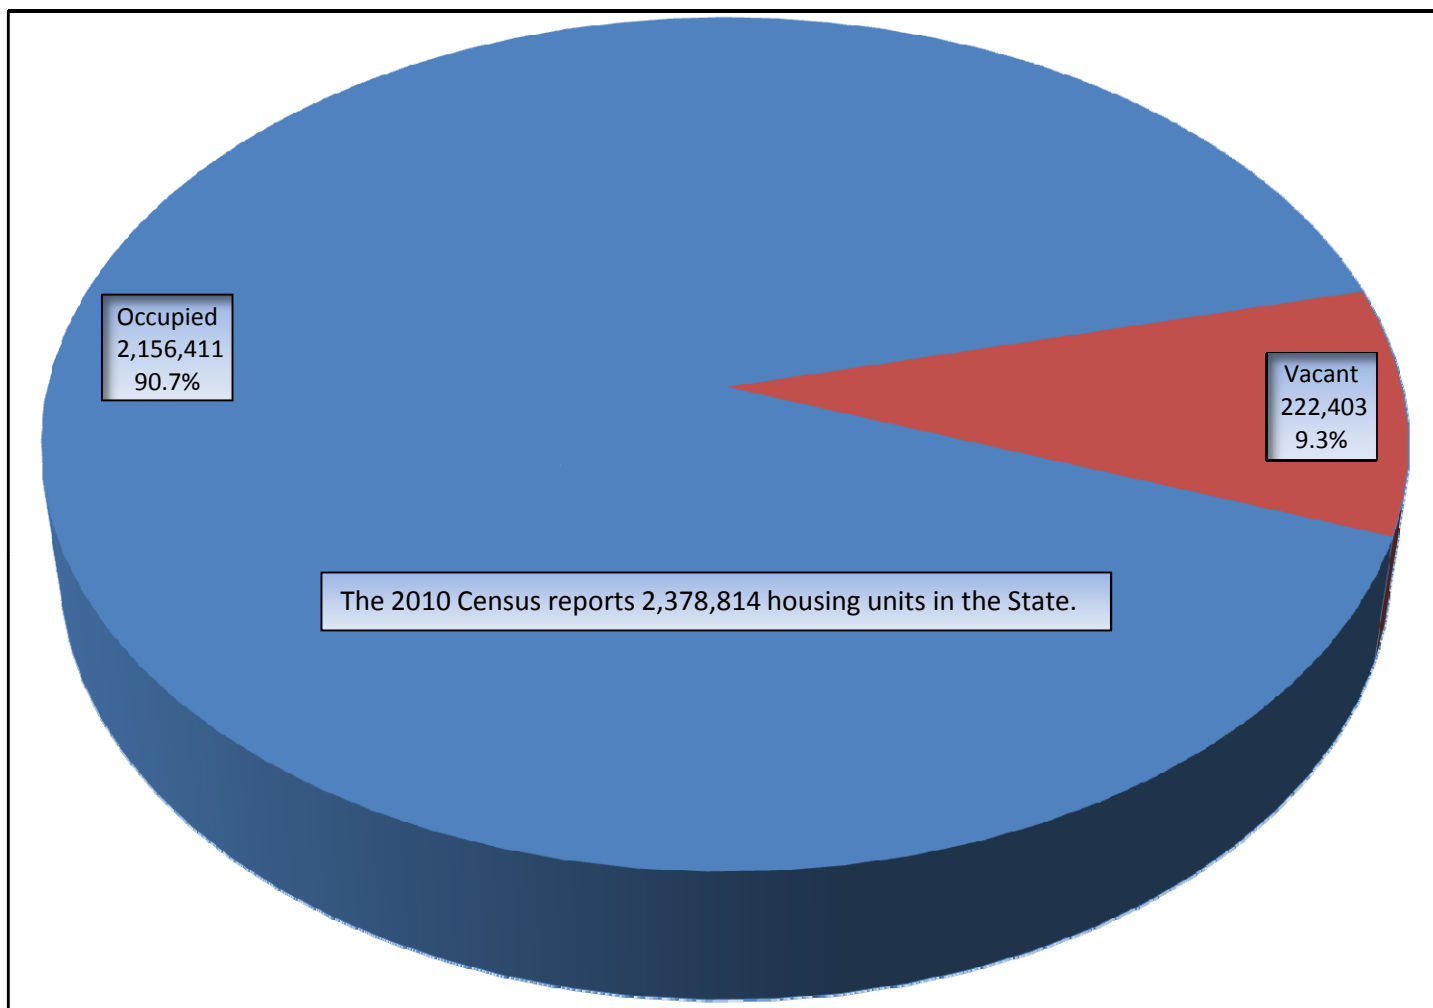

Chart 1. MARYLAND HOUSING UNITS: 2010

SOURCE: U. S. Bureau of the Census, Census 2010, P. L. 94 - 17 Release.

Prepared by the Maryland Department of Planning, Projections and Data Analysis / State Data Center, February 2011.