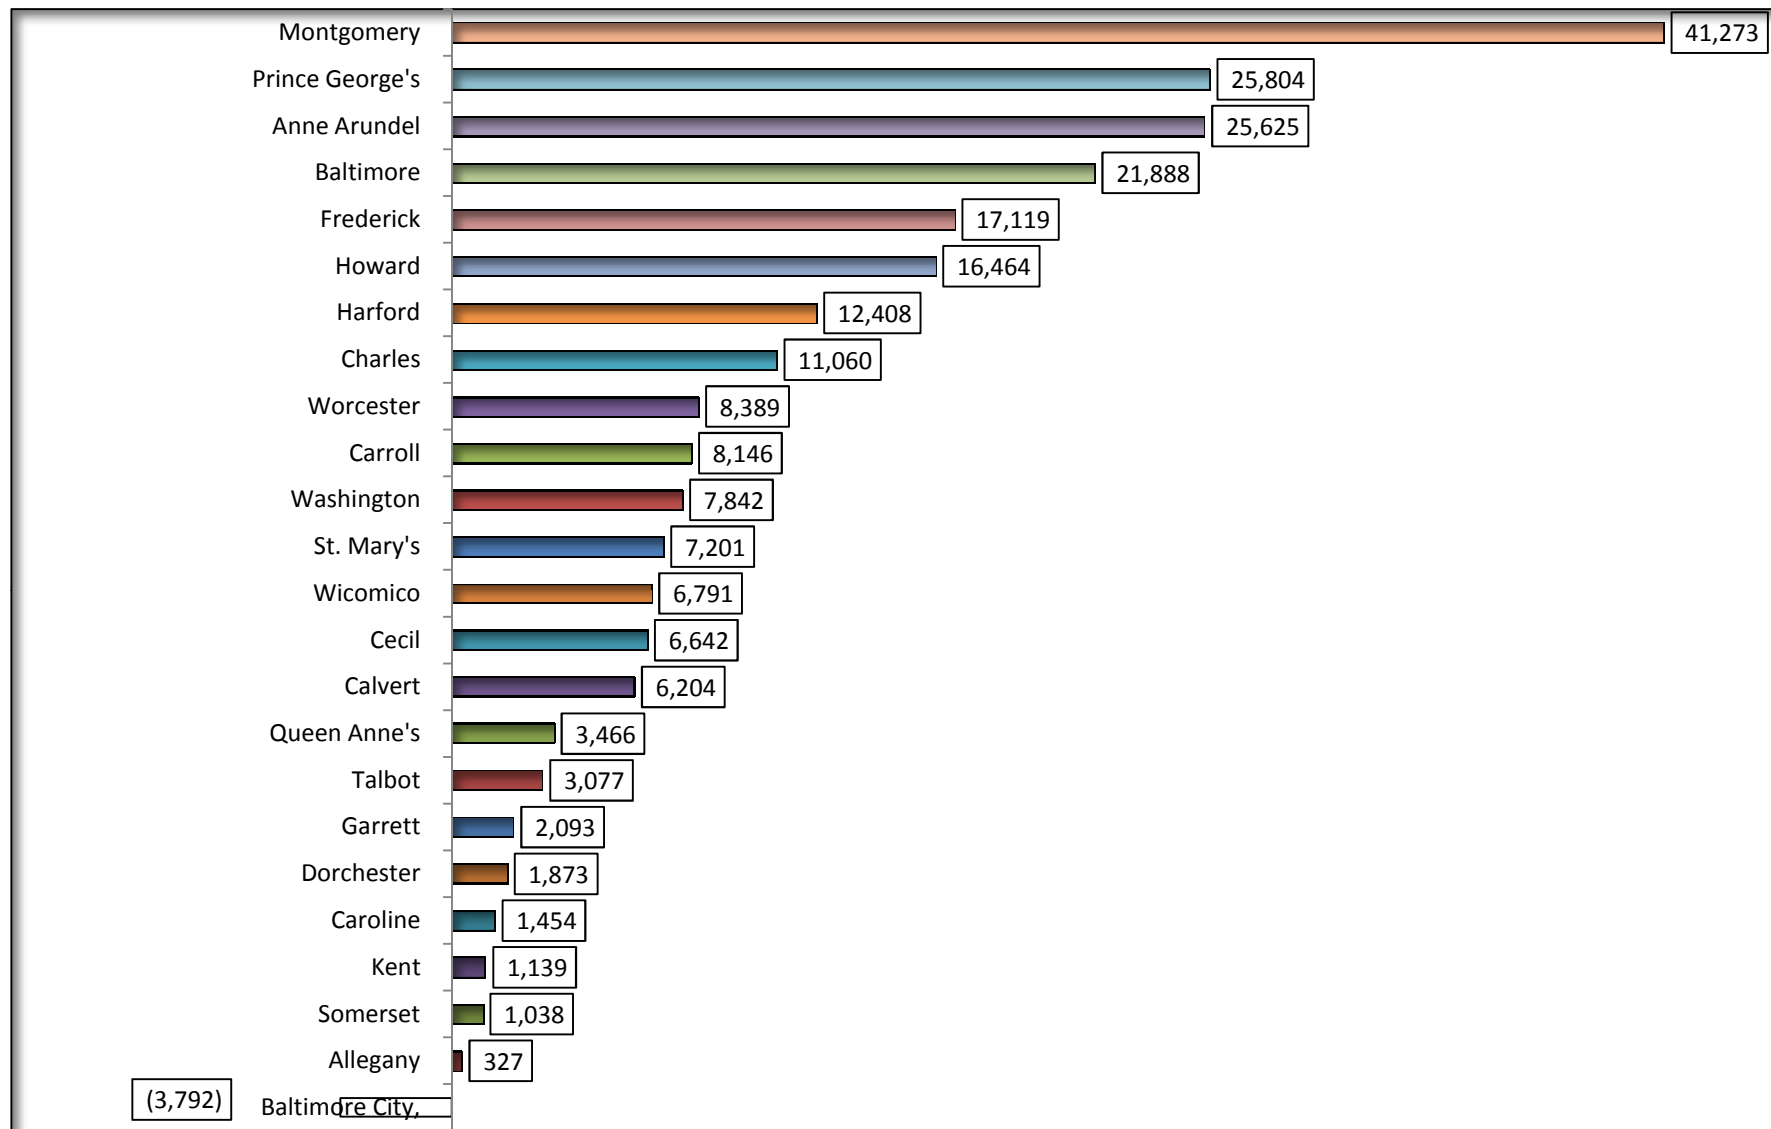

**Chart 4B. MARYLAND JURISDICTION  
HOUSING UNITS CHANGE: 2000 - 2010**

SOURCE: U. S. Bureau of the Census, Census 2010, P. L. 94 - 17 Release.

Prepared by the Maryland Department of Planning, Projections and Data Analysis / State Data Center, February 2011.