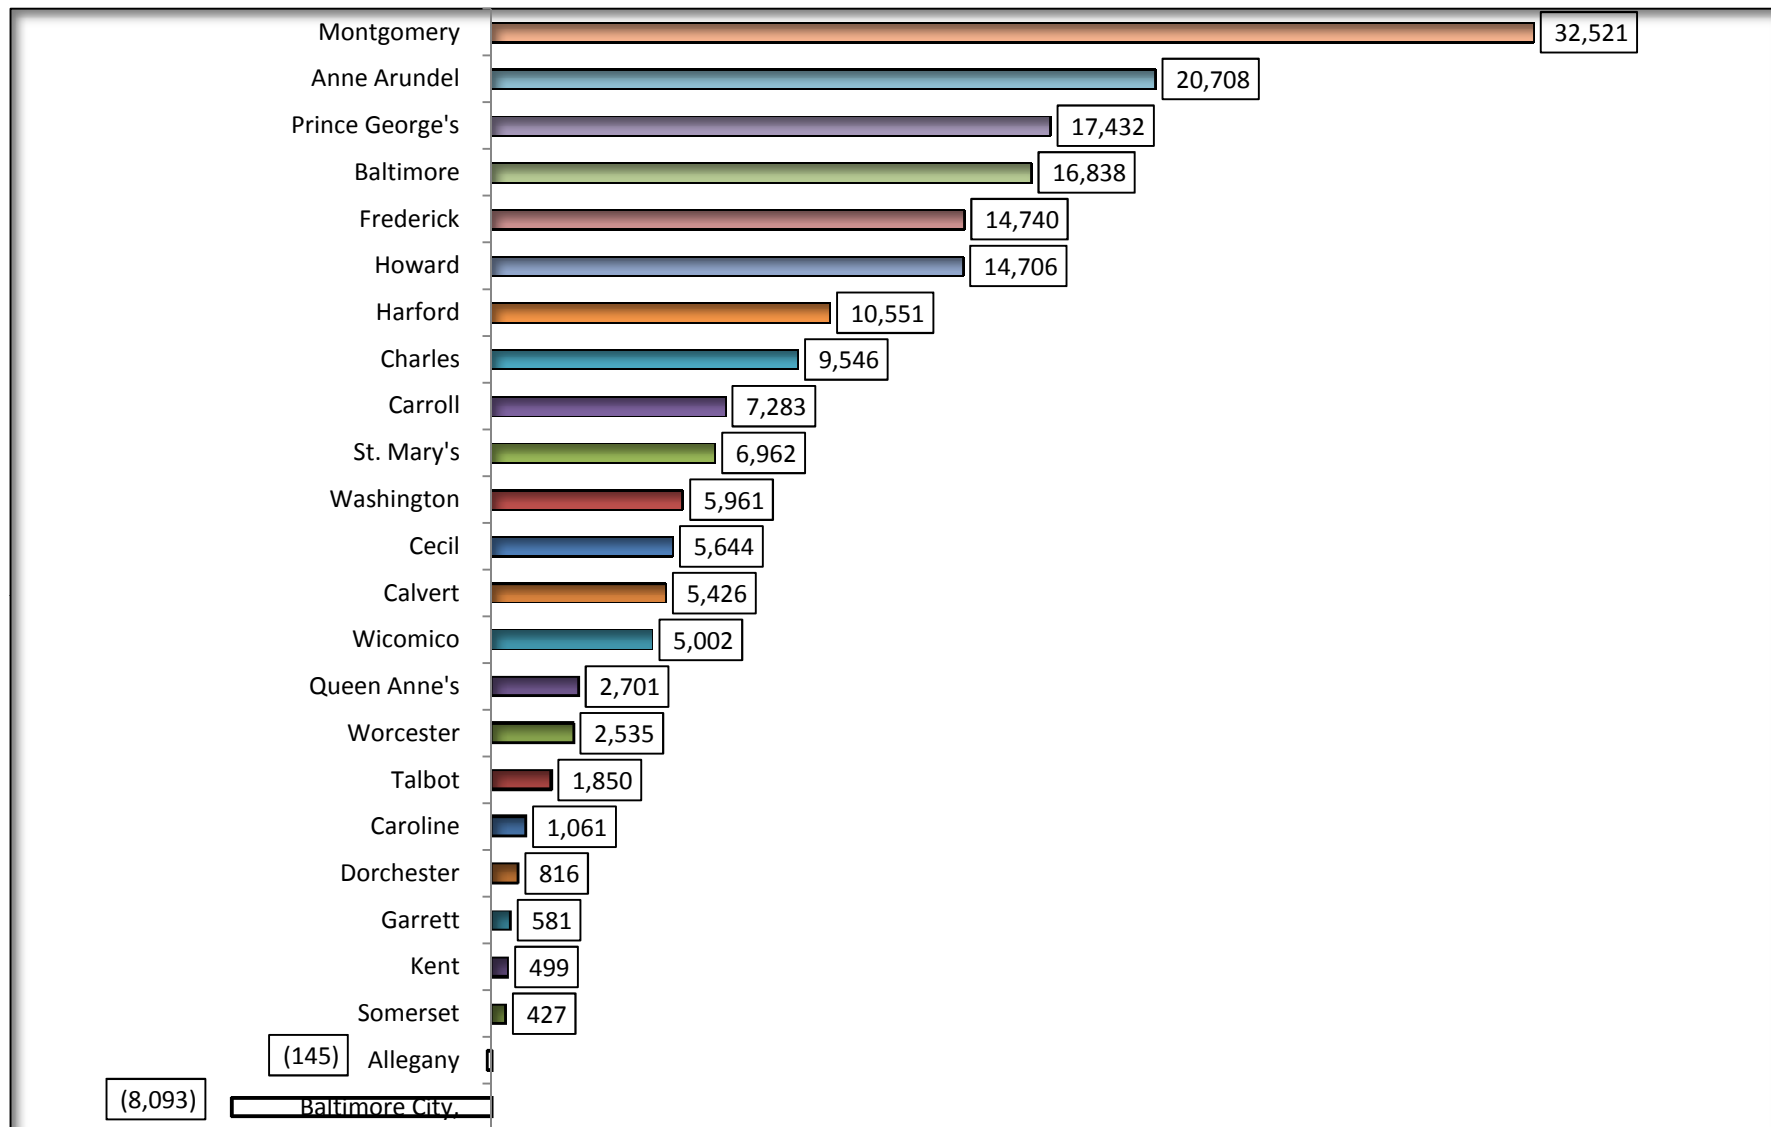

**Chart 5B. MARYLAND JURISDICTION
OCCUPIED HOUSING UNITS CHANGE: 2000 - 2010**

SOURCE: U. S. Bureau of the Census, Census 2010, P. L. 94 - 17 Release.

Prepared by the Maryland Department of Planning, Projections and Data Analysis / State Data Center, February 2011.