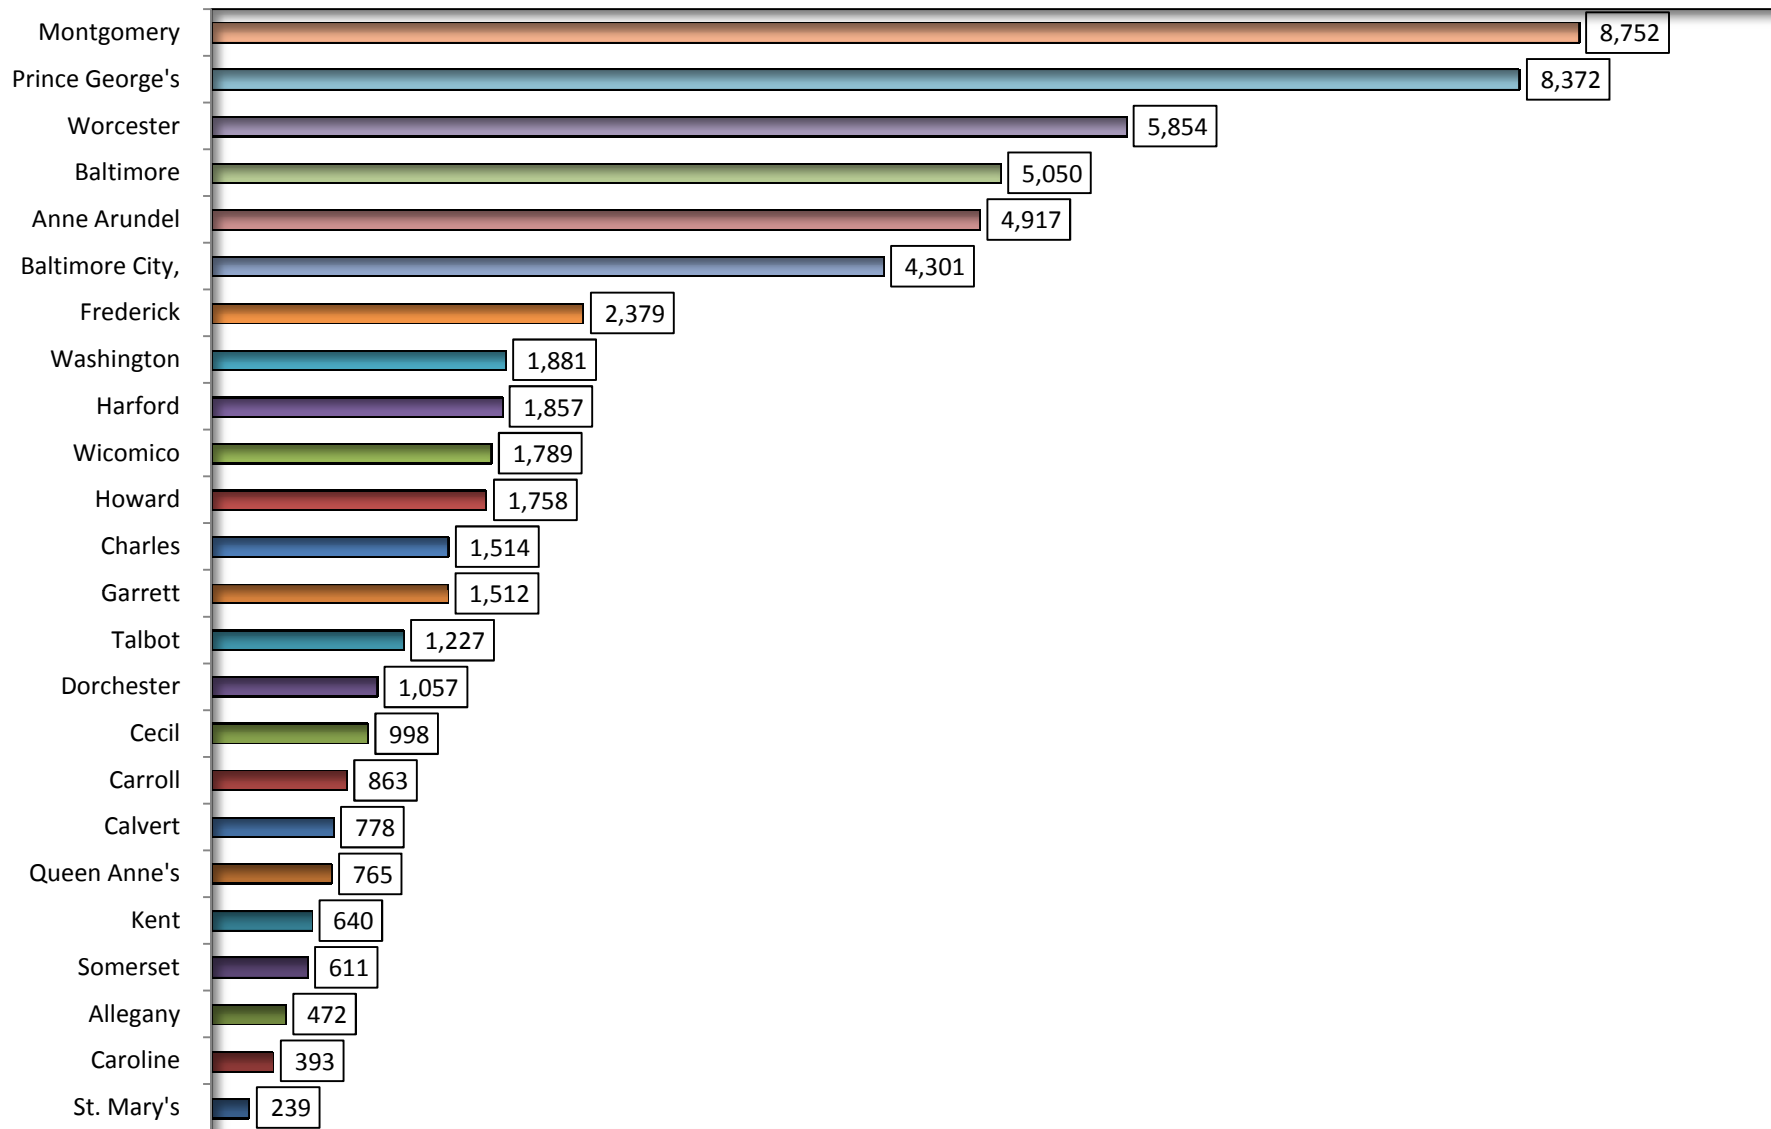

**Chart 6B. MARYLAND JURISDICTION VACANT HOUSING UNITS CHANGE: 2000 - 2010**

SOURCE: U. S. Bureau of the Census, Census 2010, P. L. 94 - 17 Release.

Prepared by the Maryland Department of Planning, Projections and Data Analysis / State Data Center, February 2011.