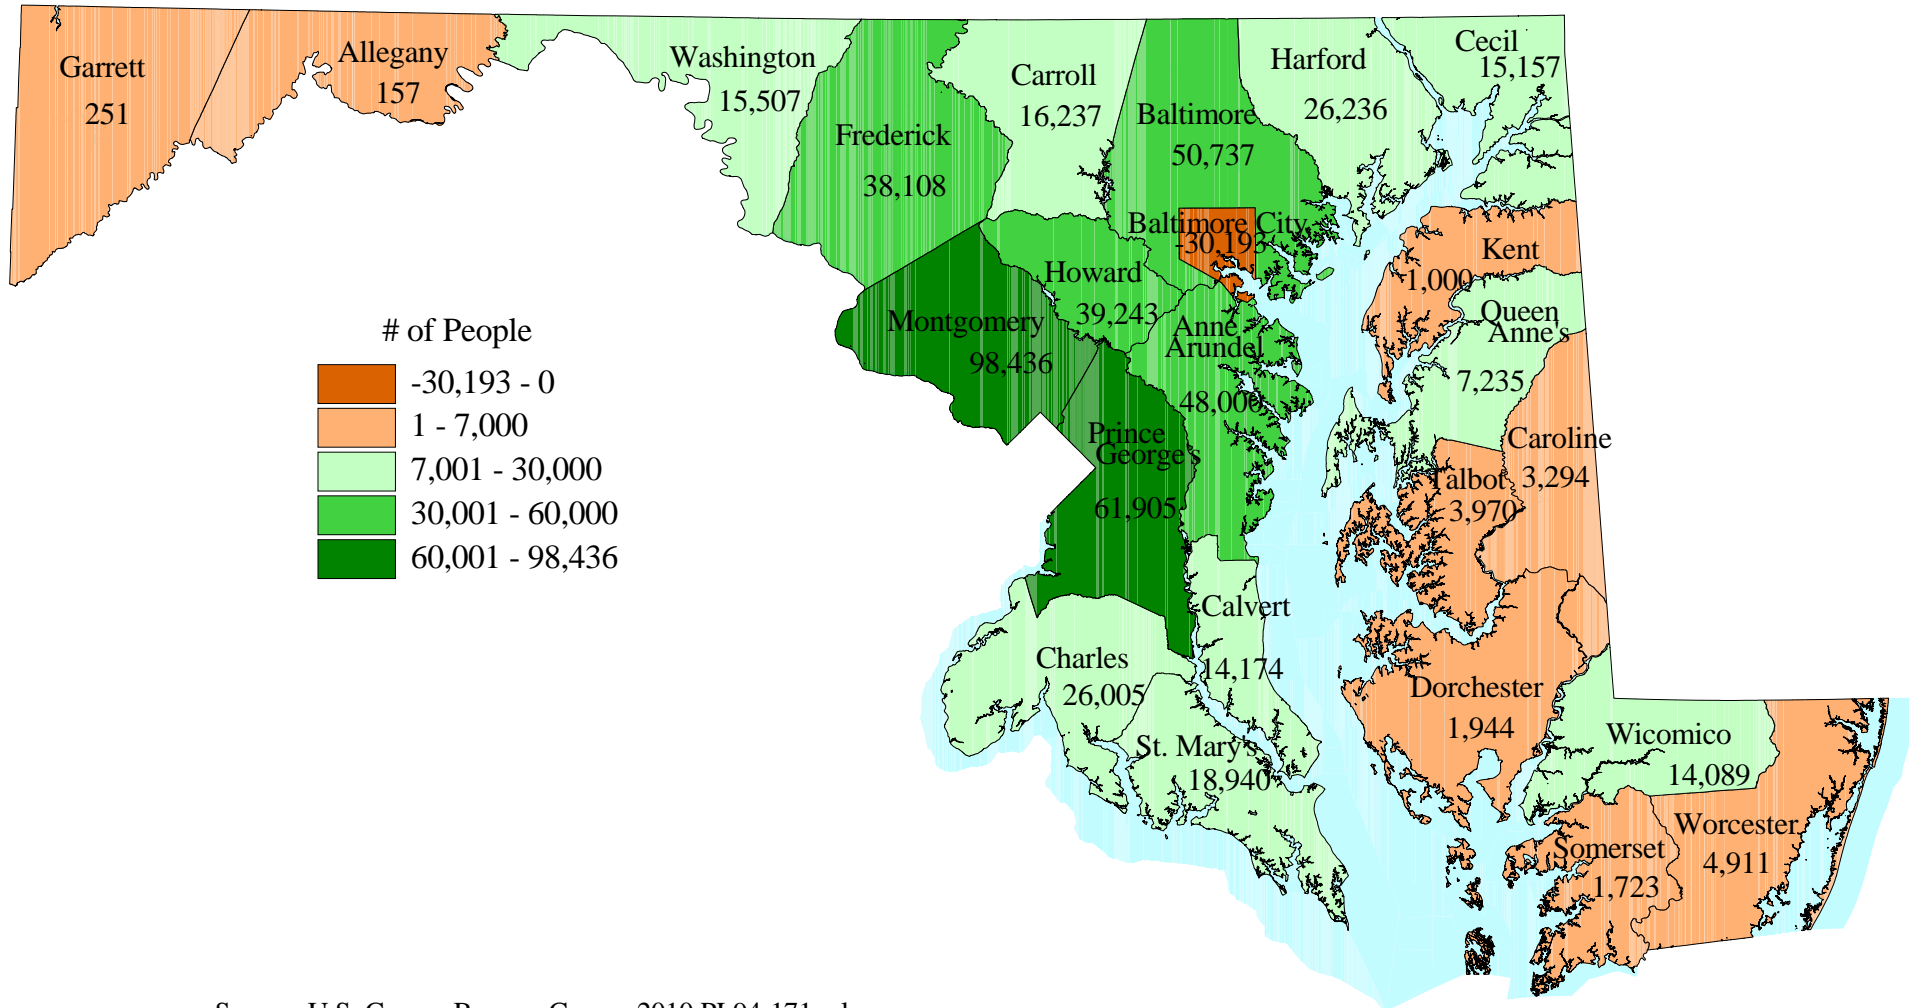

Population Change for Maryland's Jurisdictions, 2000 to 2010

Source: U.S. Census Bureau, Census 2010 PL94-171 release
 Prepared by the Maryland Department of Planning,
 Planning and Data Analysis/State Data Center, February 2011