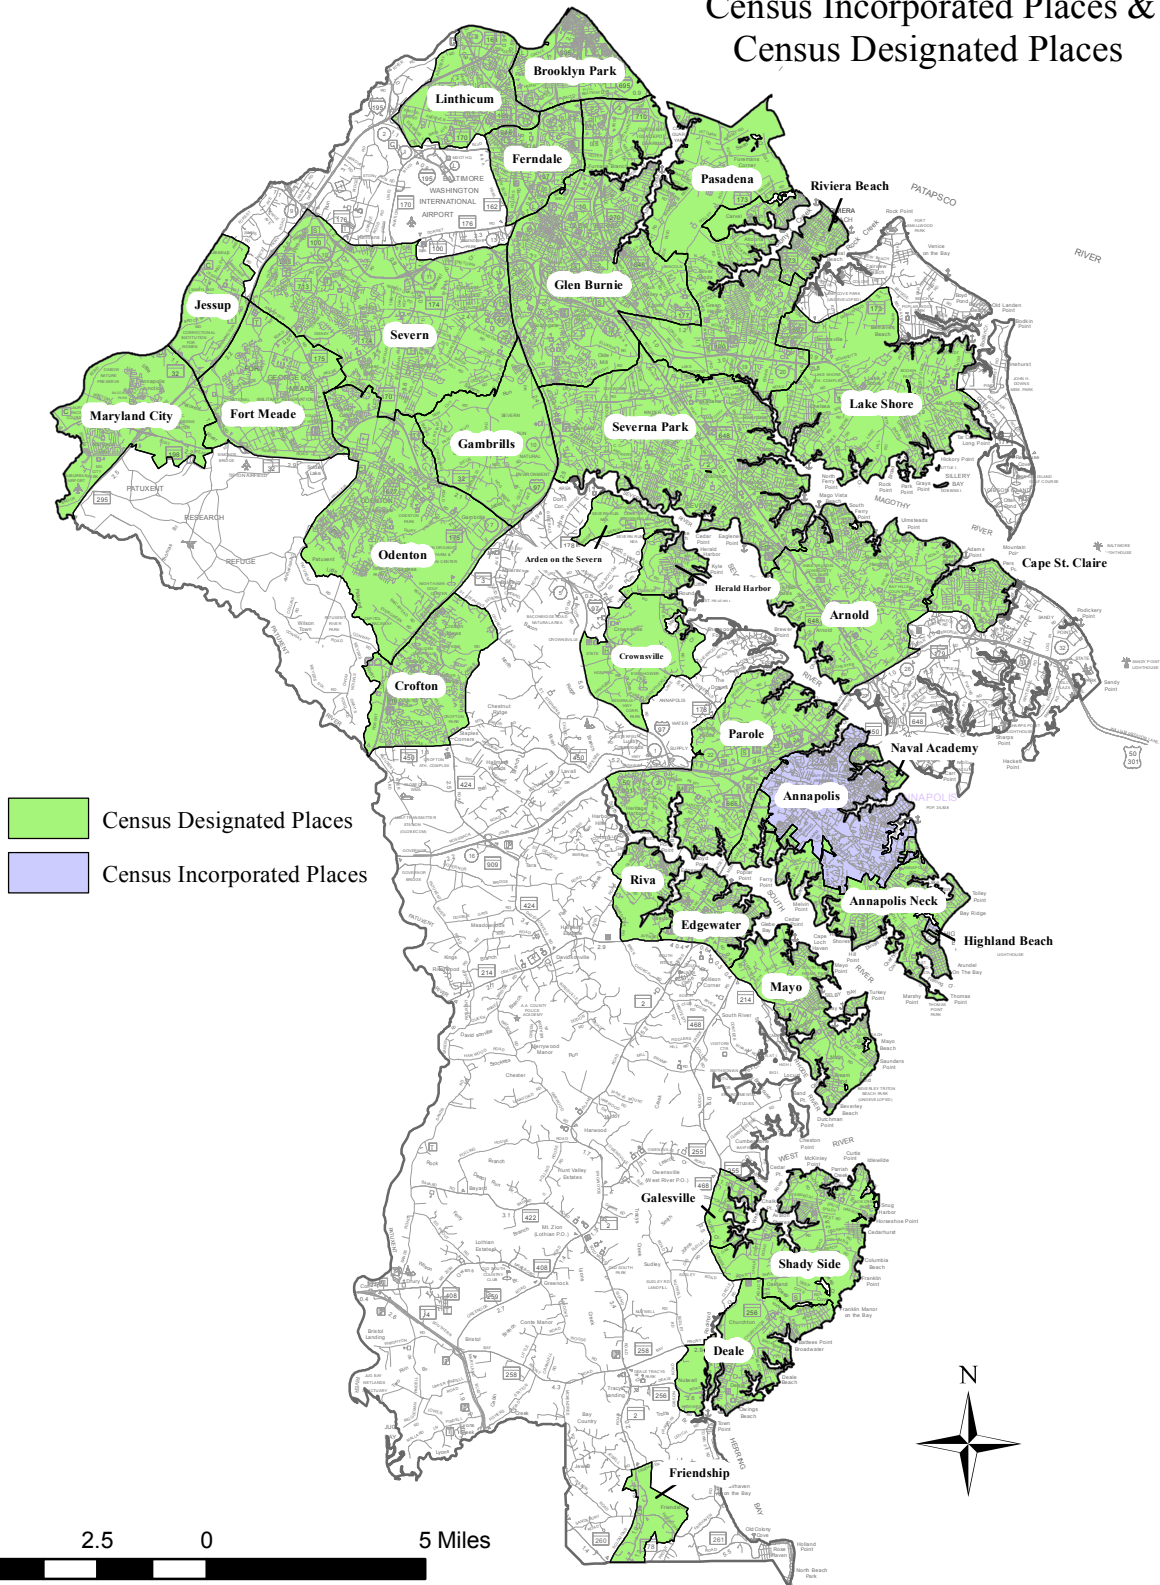

# Anne Arundel County, Maryland

## Census Incorporated Places & Census Designated Places

Prepared by the Maryland Department of Planning,  
Projections & Data Analysis / State Data Center  
Source: U.S. Census Bureau, 2010 Census