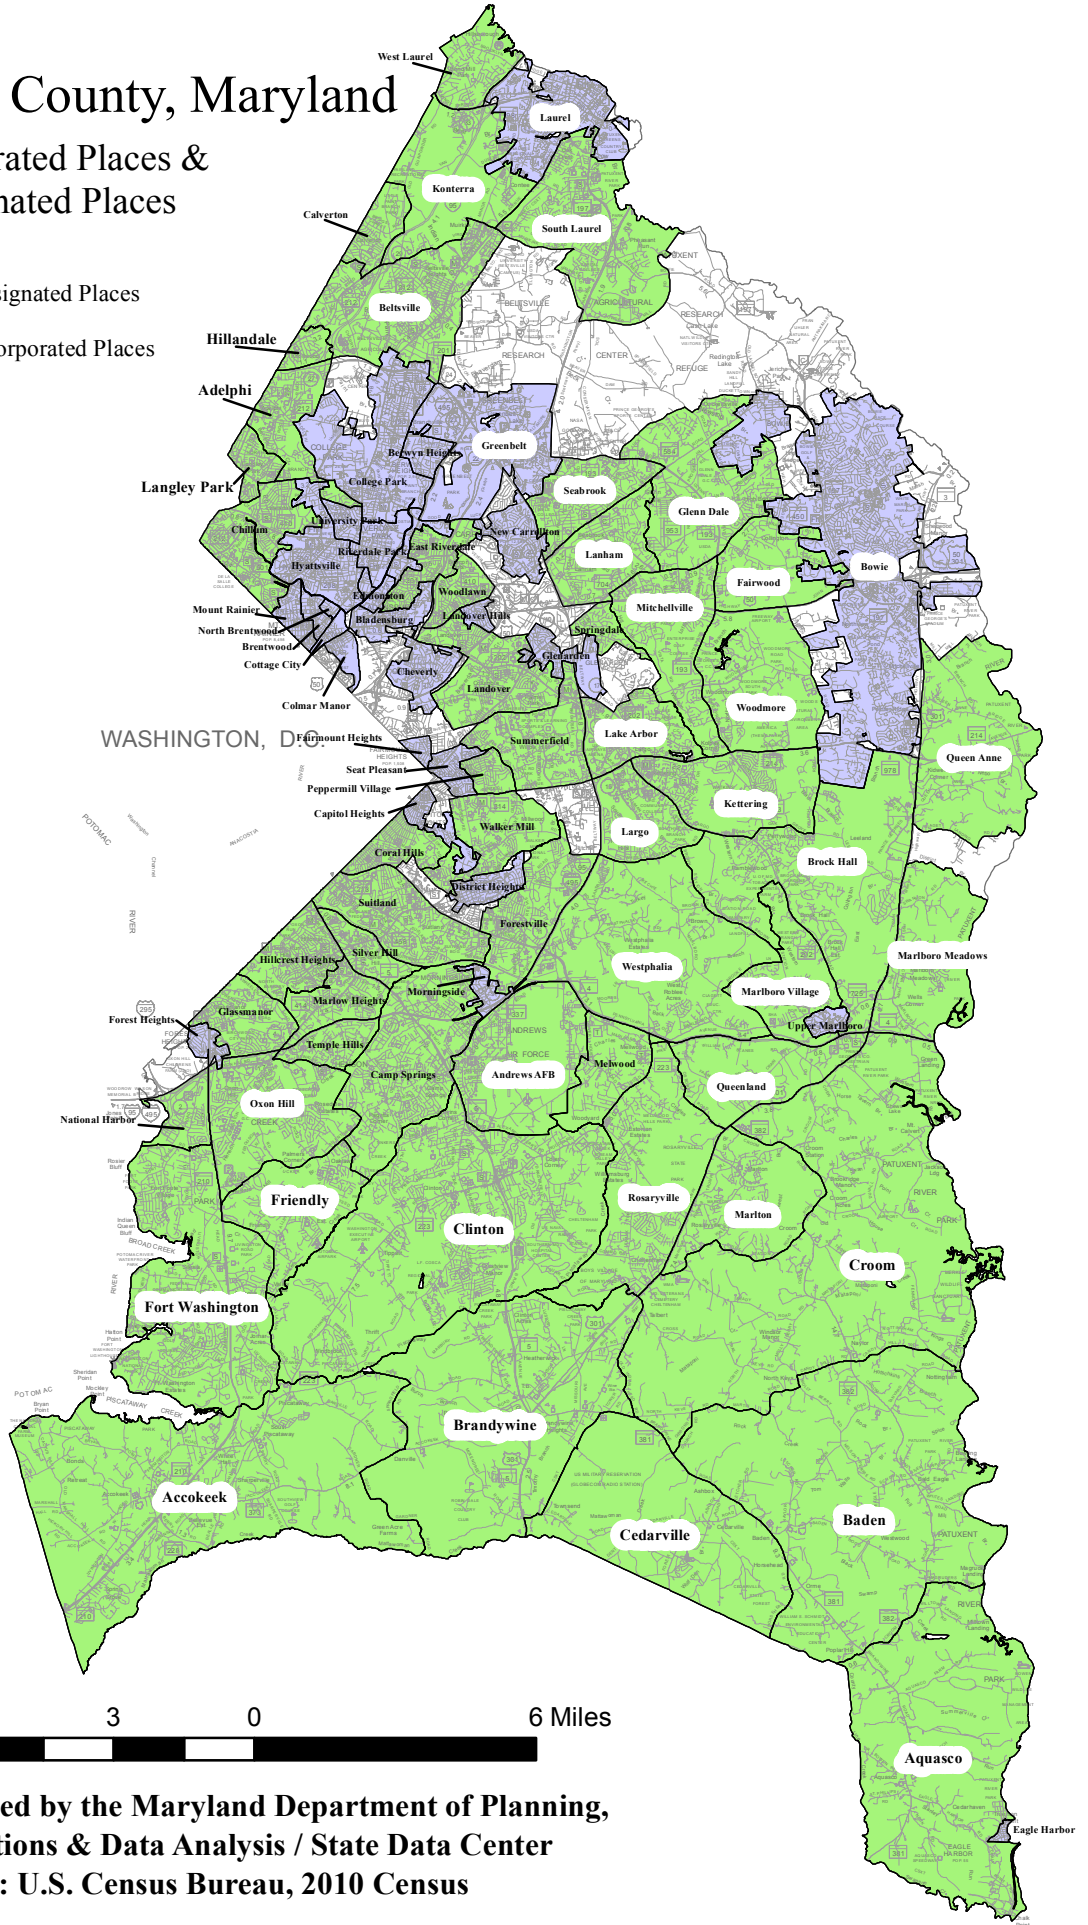

# Prince George's County, Maryland

## Census Incorporated Places & Census Designated Places

-  Census Designated Places
-  Census Incorporated Places

Prepared by the Maryland Department of Planning,  
Projections & Data Analysis / State Data Center  
Source: U.S. Census Bureau, 2010 Census