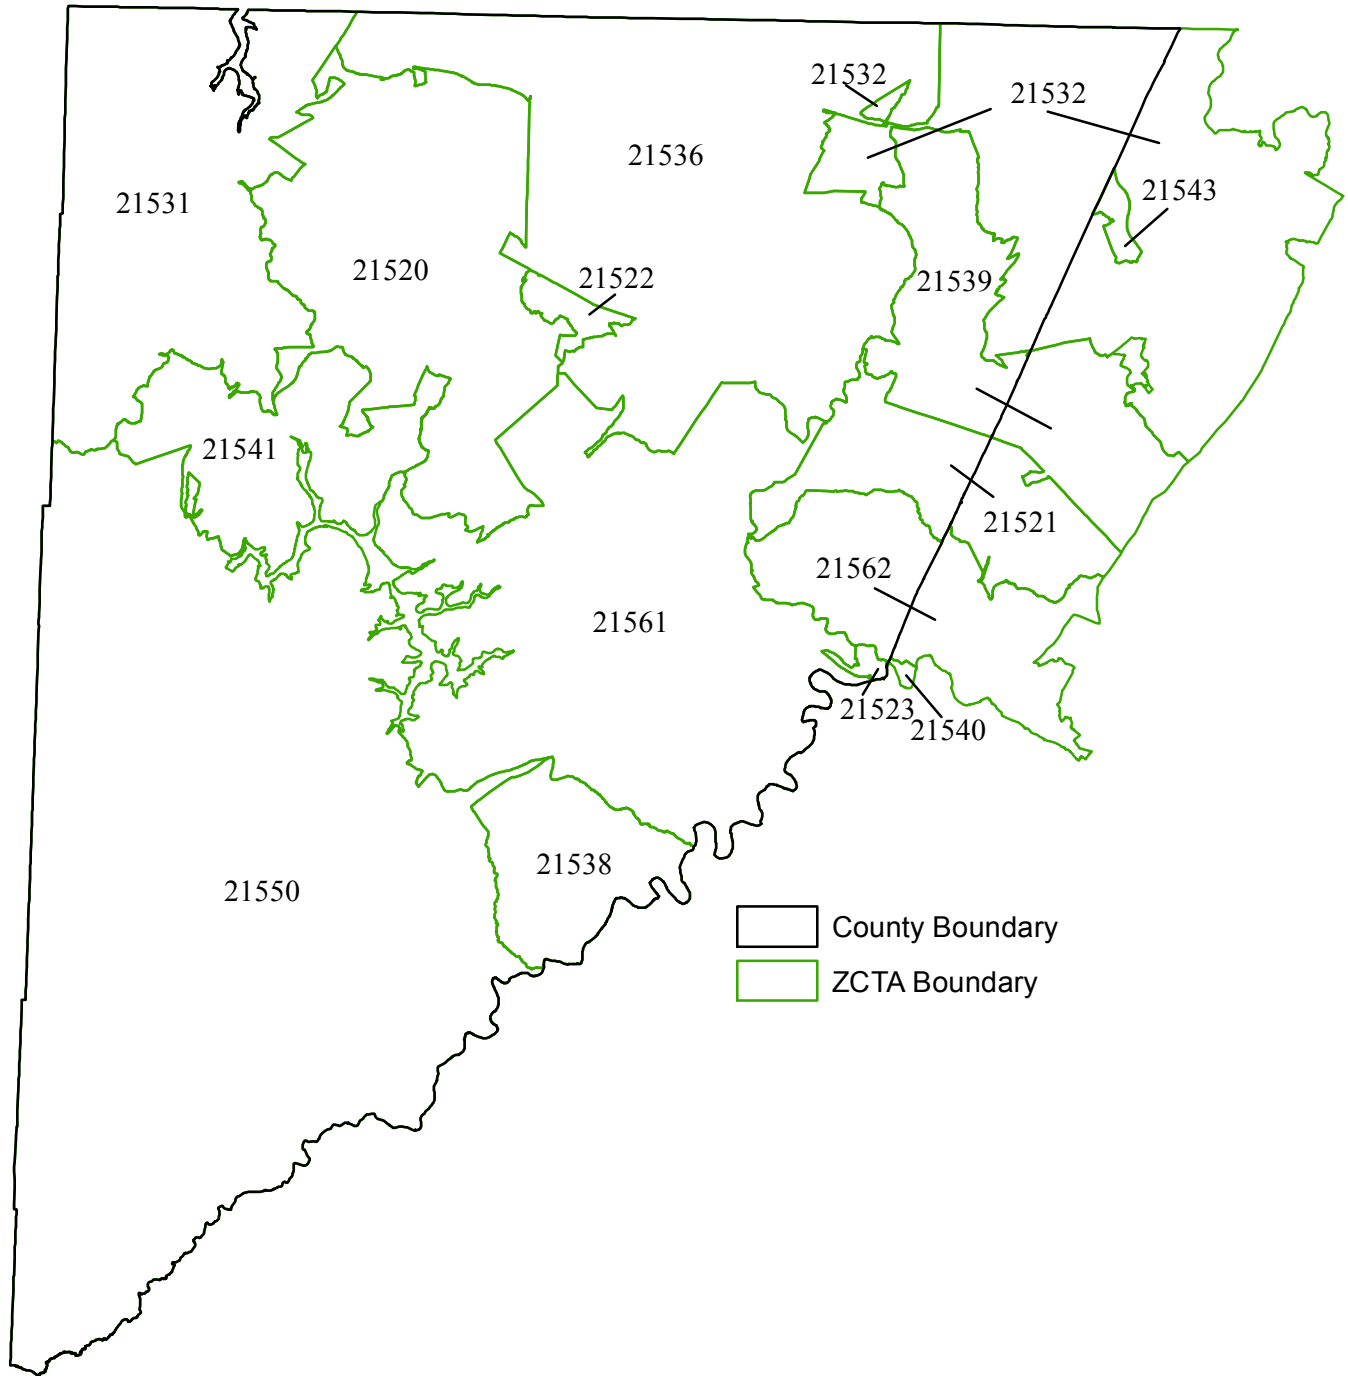

# Garrett County, Maryland 2010 Zip Code Tabulation Areas

Prepared by the Maryland Department of Planning,  
Projections & Data Analysis / State Data Center  
Source: U.S. Census Bureau, 2010 Census