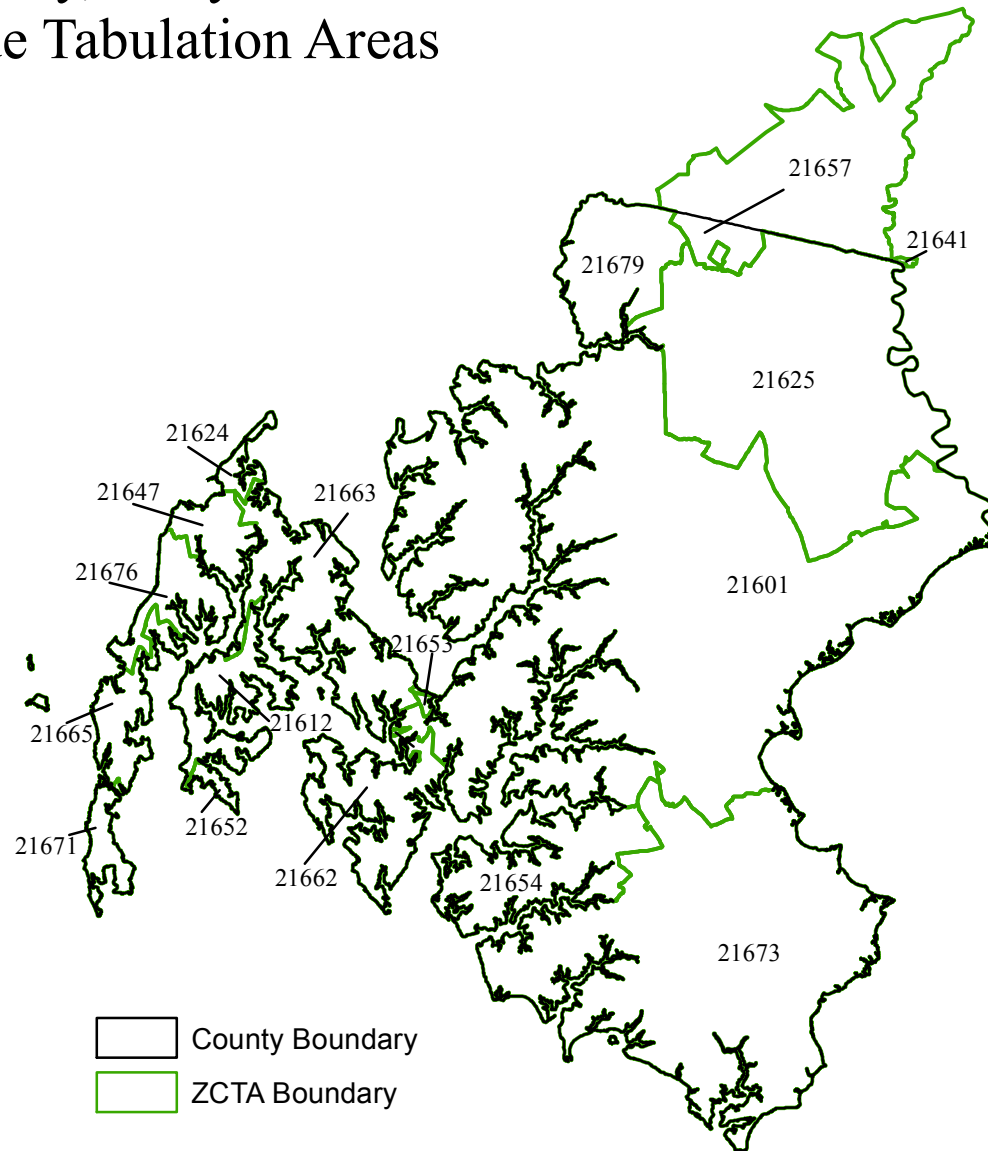

# Talbot County, Maryland 2010 Zip Code Tabulation Areas

Prepared by the Maryland Department of Planning,  
Projections & Data Analysis / State Data Center  
Source: U.S. Census Bureau, 2010 Census