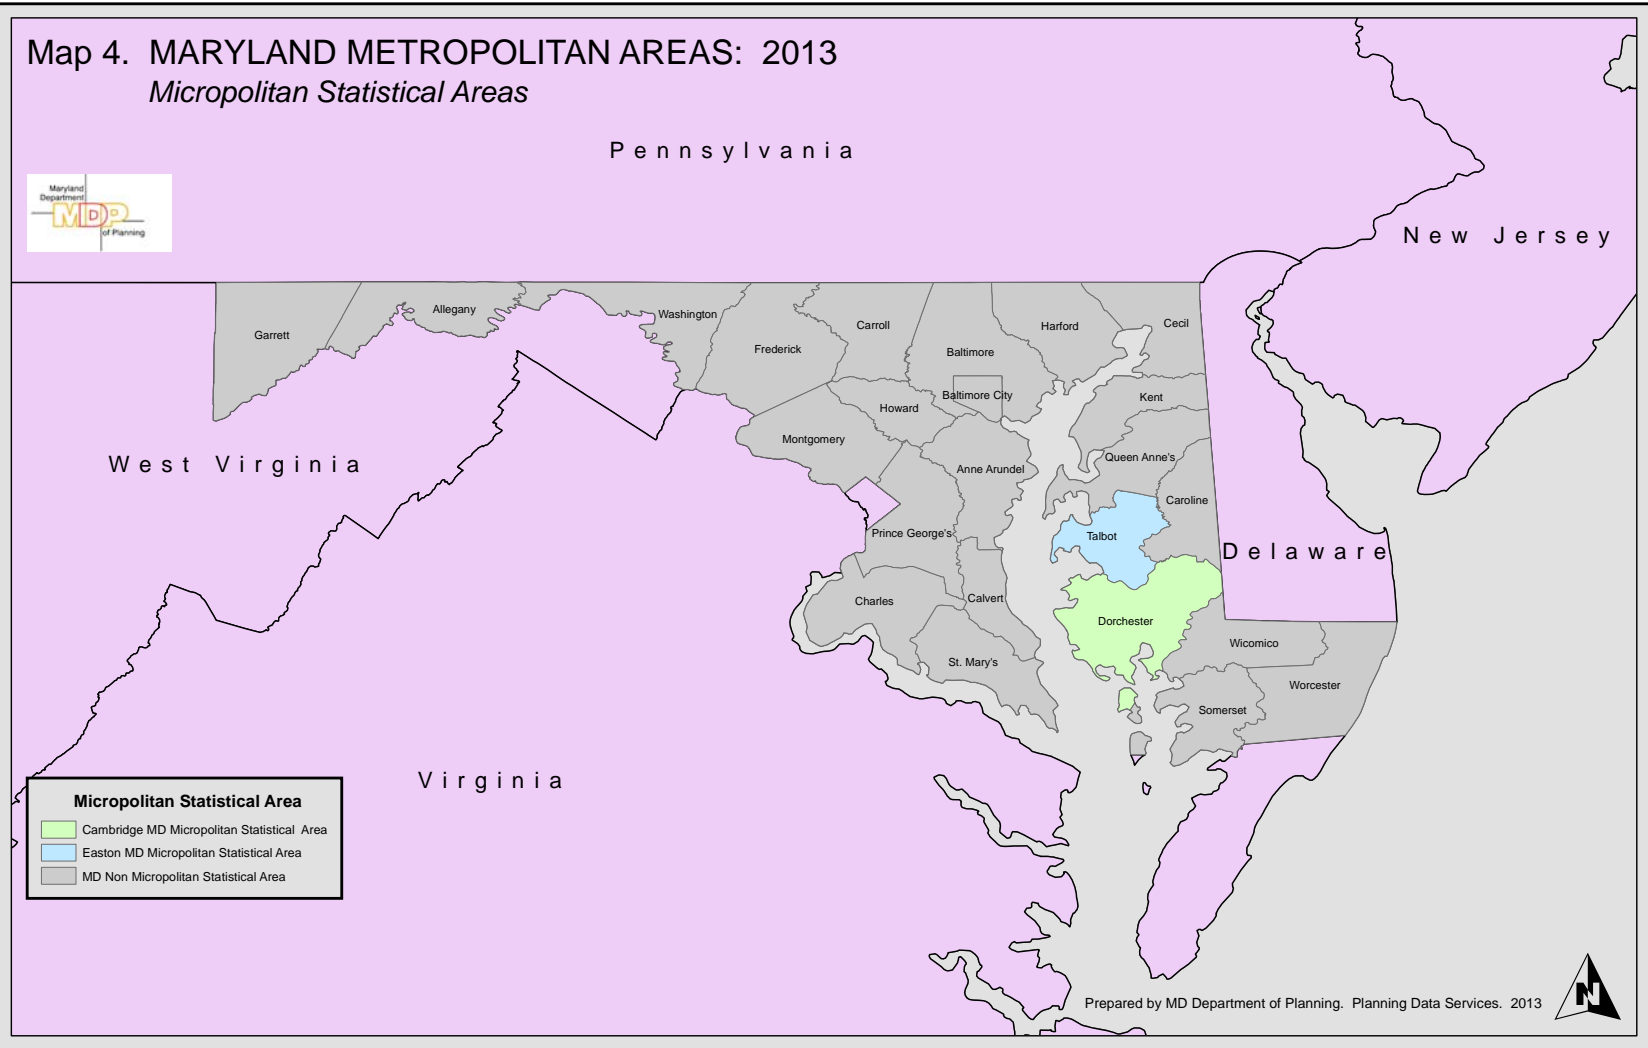

Map 4. MARYLAND METROPOLITAN AREAS: 2013

Micropolitan Statistical Areas

Micropolitan Statistical Area

- Cambridge MD Micropolitan Statistical Area
- Easton MD Micropolitan Statistical Area
- MD Non Micropolitan Statistical Area