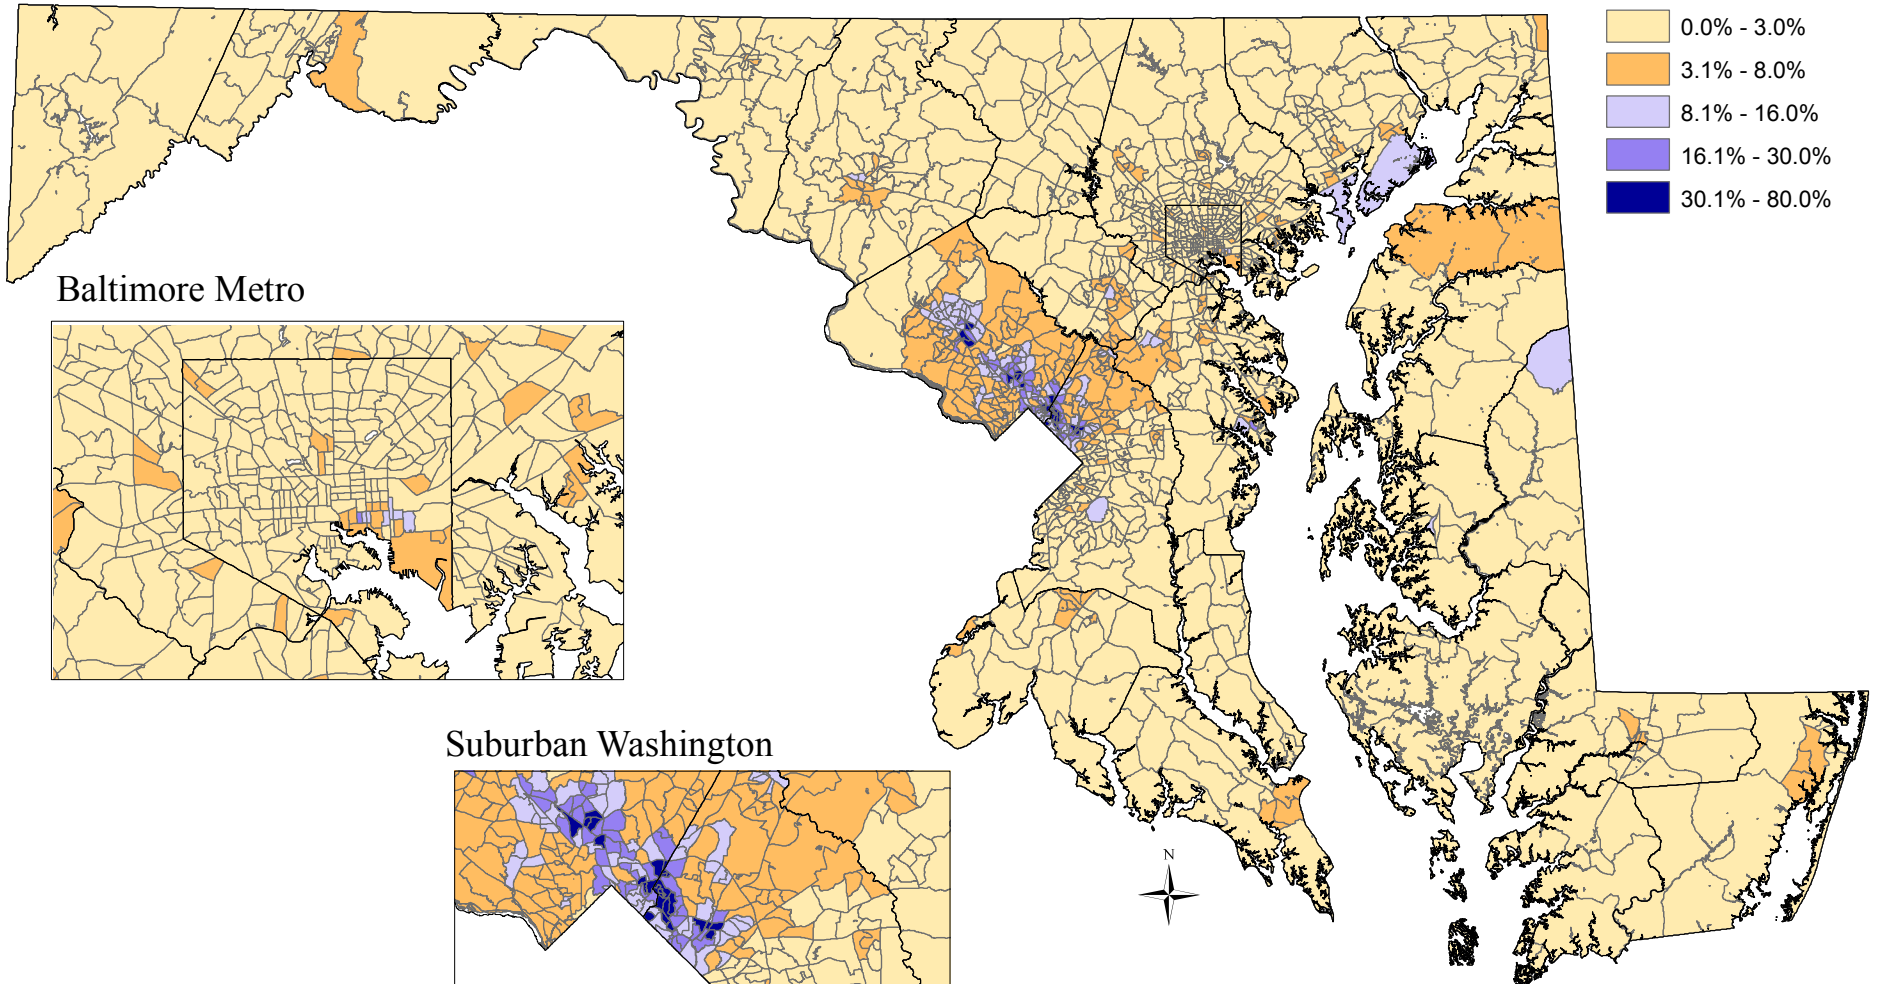

Share of Hispanic Population in Maryland by Census Tract, 2000*

Percentage Point Share

* Share is the percent of the total population in each census tract who are Hispanic.