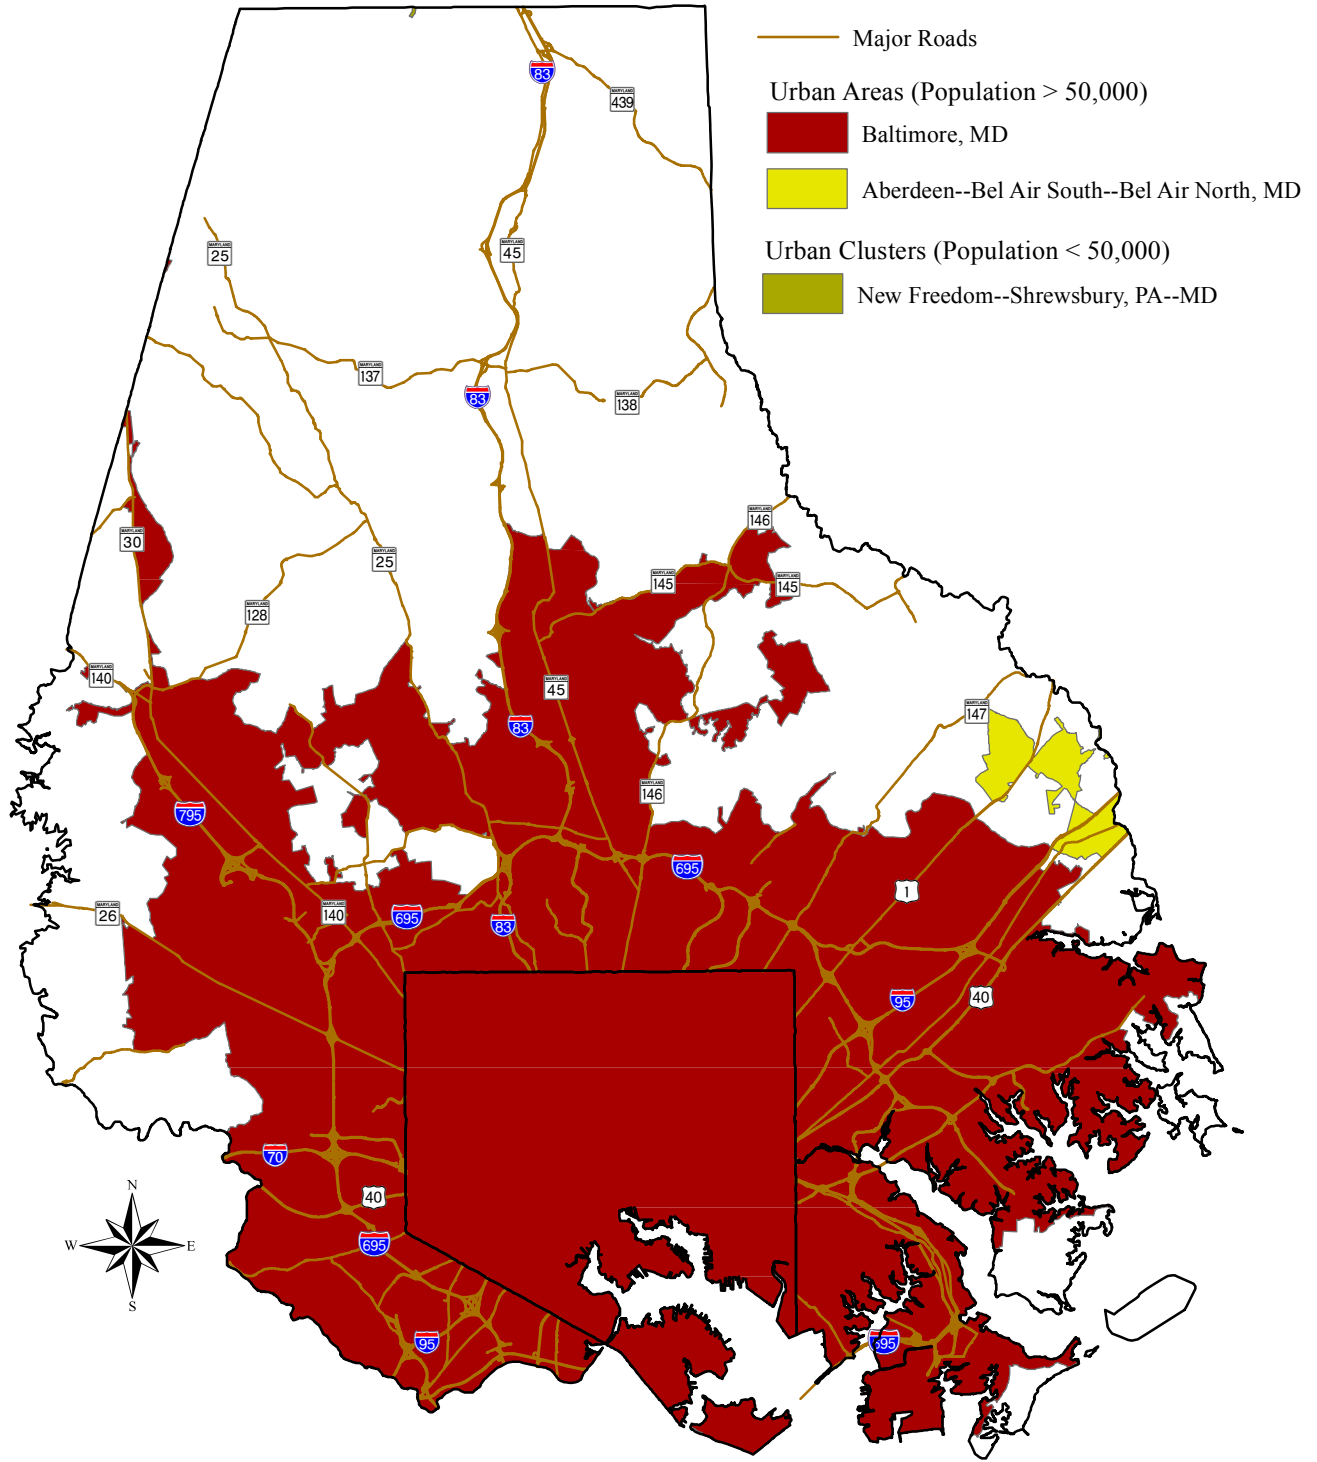

Baltimore City & County, Maryland 2010 Urban Areas

Prepared by the Maryland Department of Planning,
Projections & Data Analysis / State Data Center
Source: U.S. Census Bureau, 2010 Census