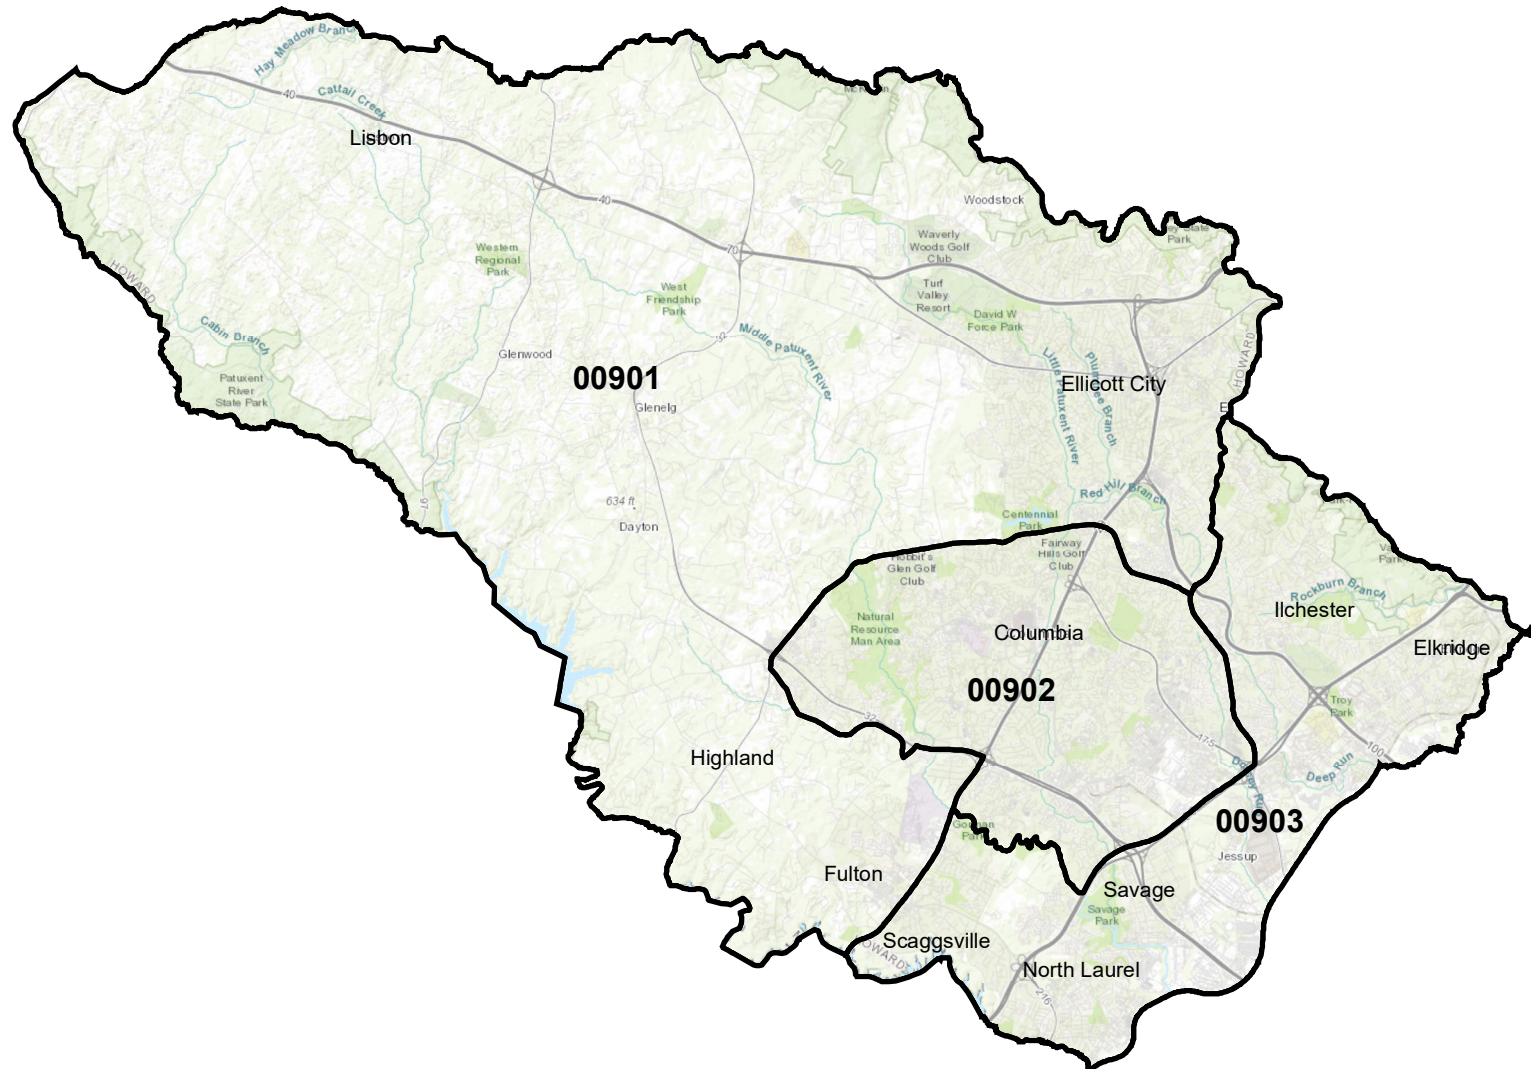

MARYLAND 2020 CENSUS PUMA (00901 - West Howard County) (00902 - Central Howard County) (00903 - East Howard County)

DEPARTMENT OF PLANNING

Source: U.S. Department of Commerce.
Bureau of the Census, 2022

 2020 PUMA Boundaries

0 0.5 1 2 3 4 Miles