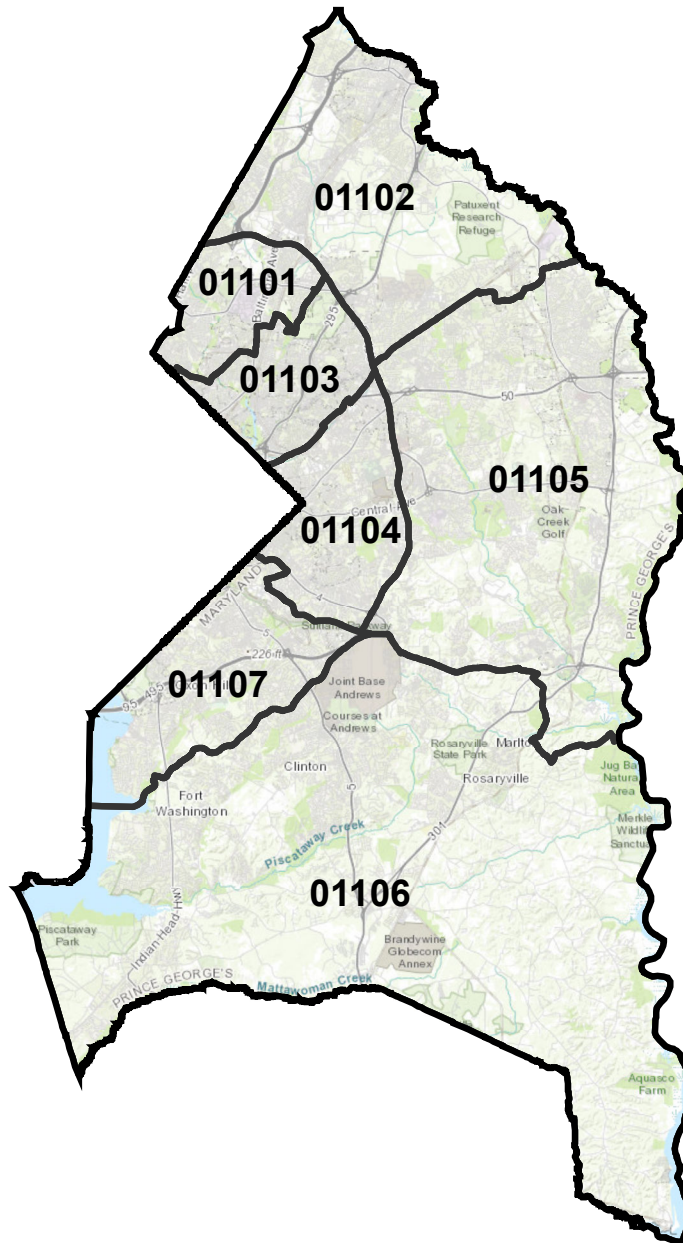

MARYLAND 2020 CENSUS PUMAS

(01101 - Inner Northwest Prince George's County)

(01102 - North Prince George's County)

(01103 - Inner Northeast Prince George's County)

(01104 - Central Prince George's County)

(01105 - East Prince George's County)

(01106 - South Prince George's County)

(01107 - Southwest Prince George's County)

(01201 - Northwest Anne Arundel County)

Source: U.S. Department of Commerce,
Bureau of the Census, 2022

 2020 PUMA Boundaries