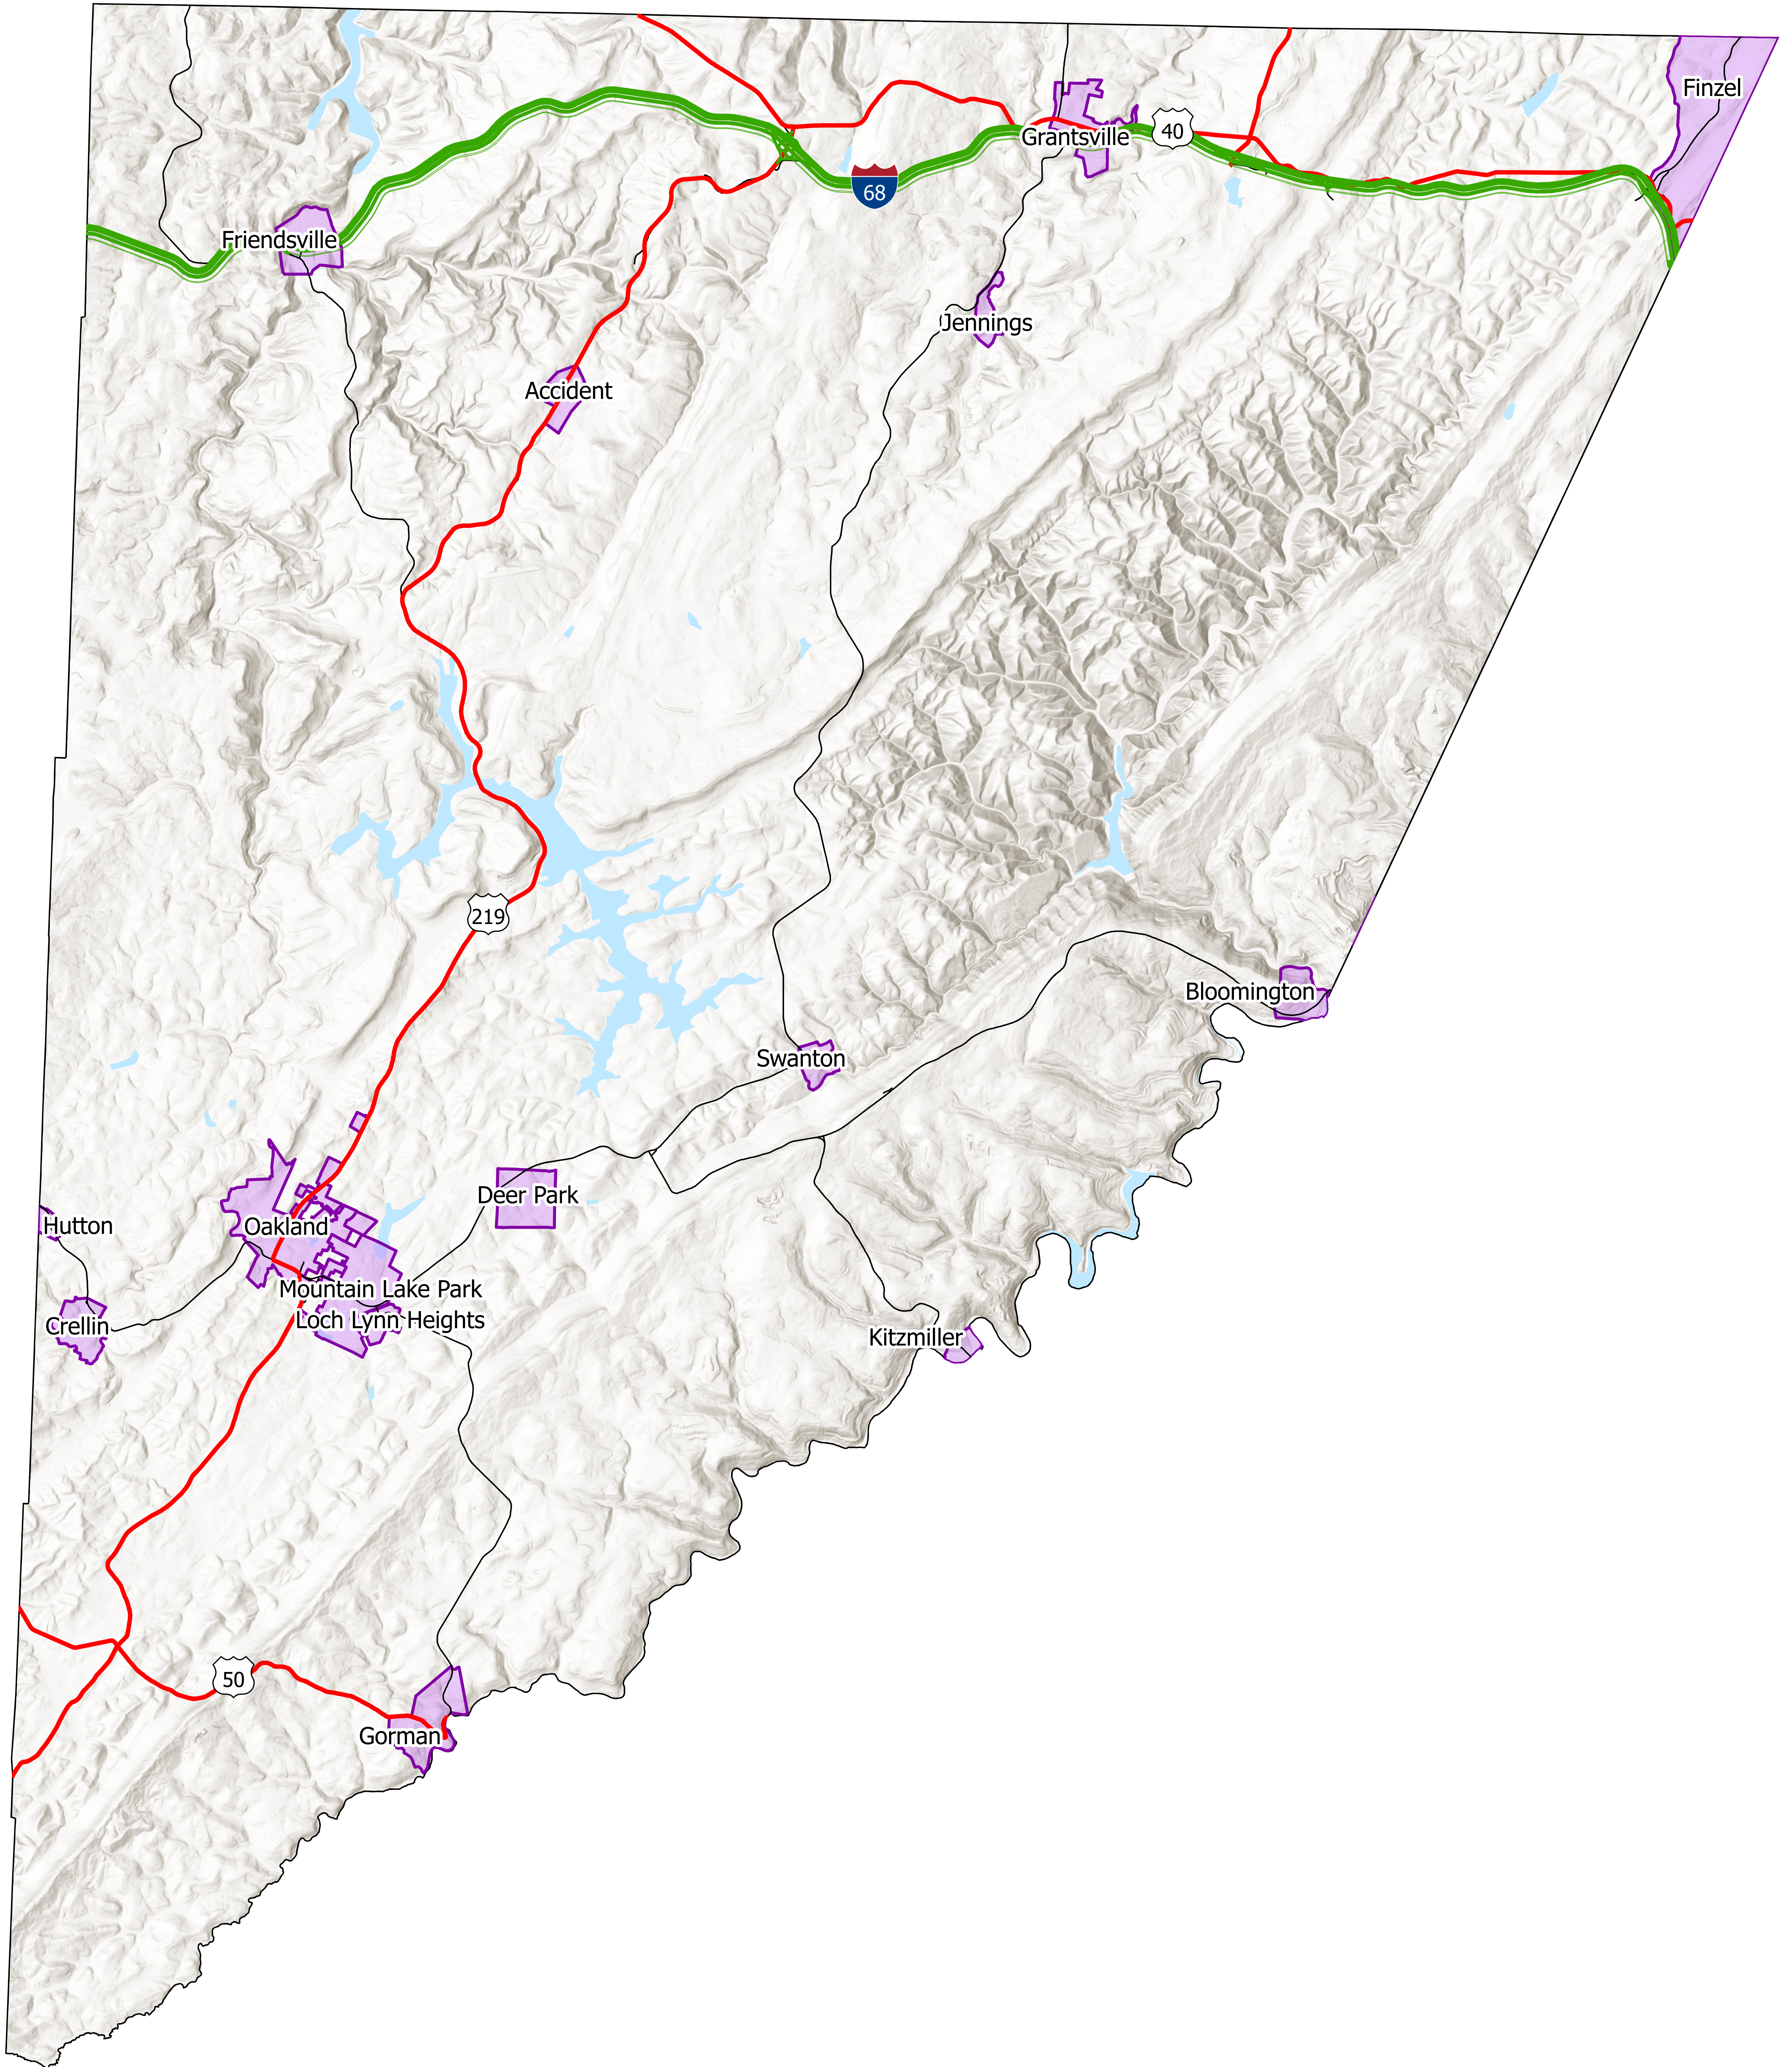

Garrett County, Maryland 2020 Census Places

ESRI, NASA, NOAA, USGS, FEMA