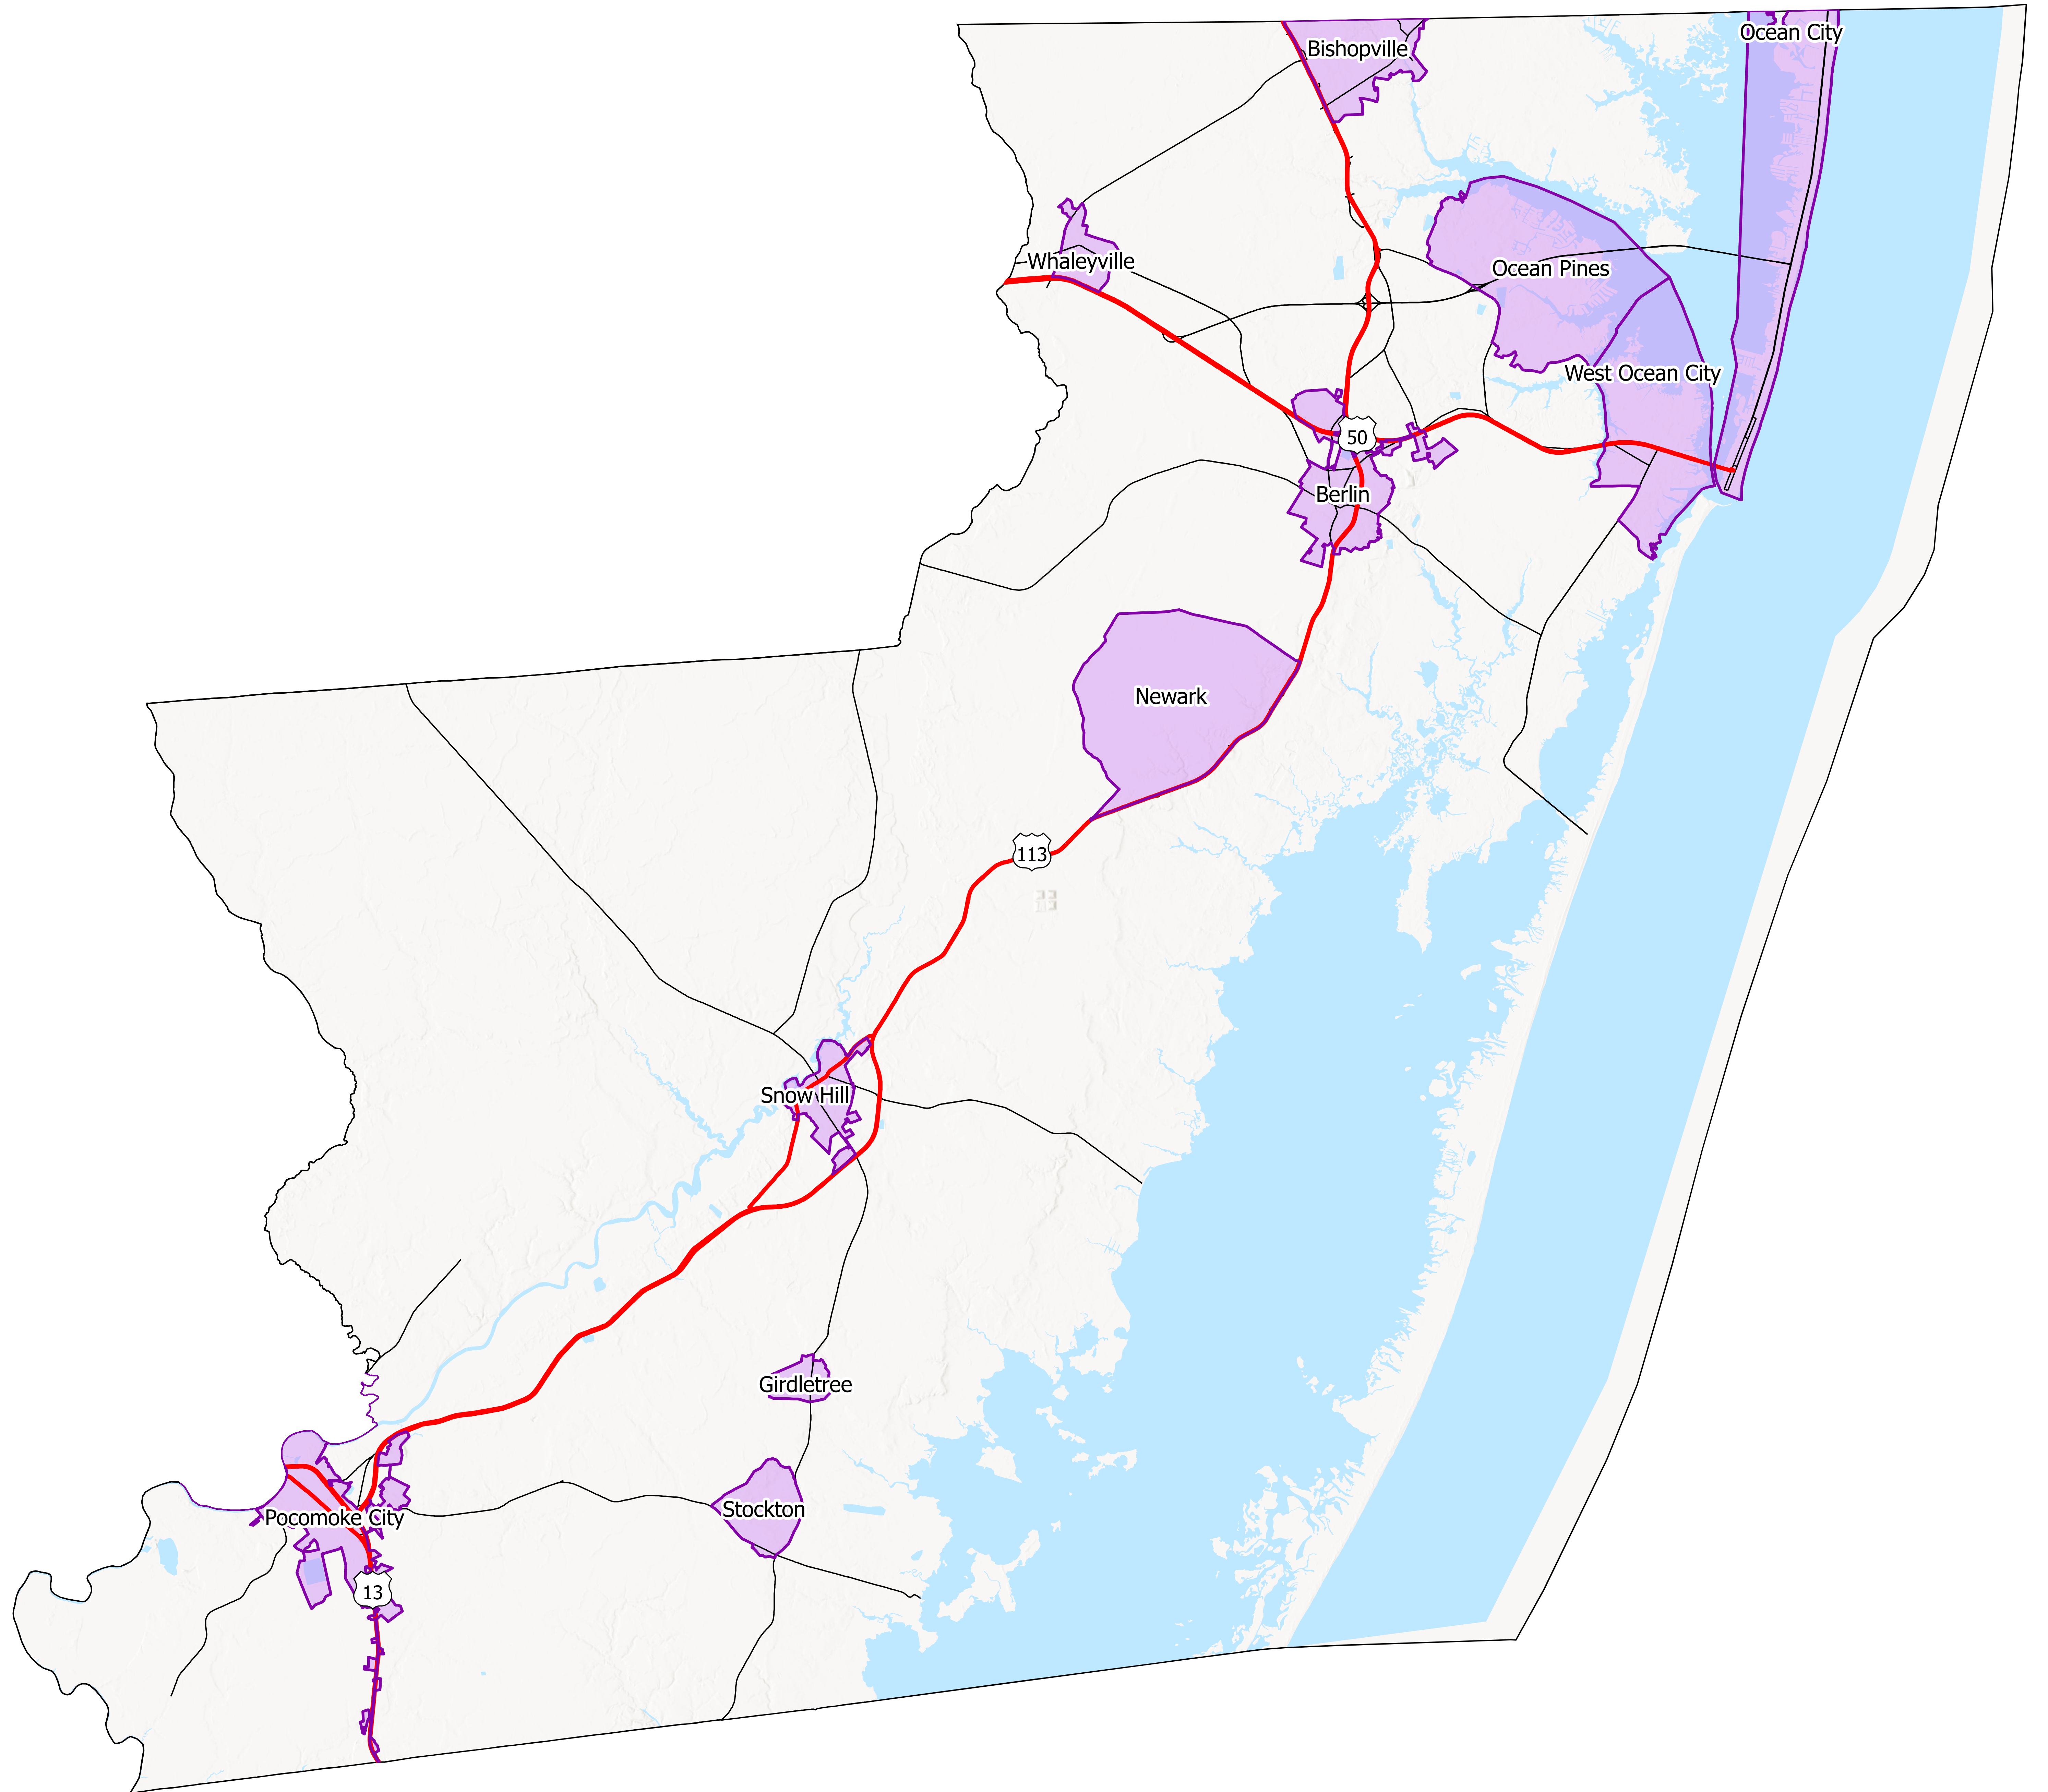

Worcester County, Maryland 2020 Census Places

ESRI, NASA, NOAA, USGS, FEMA