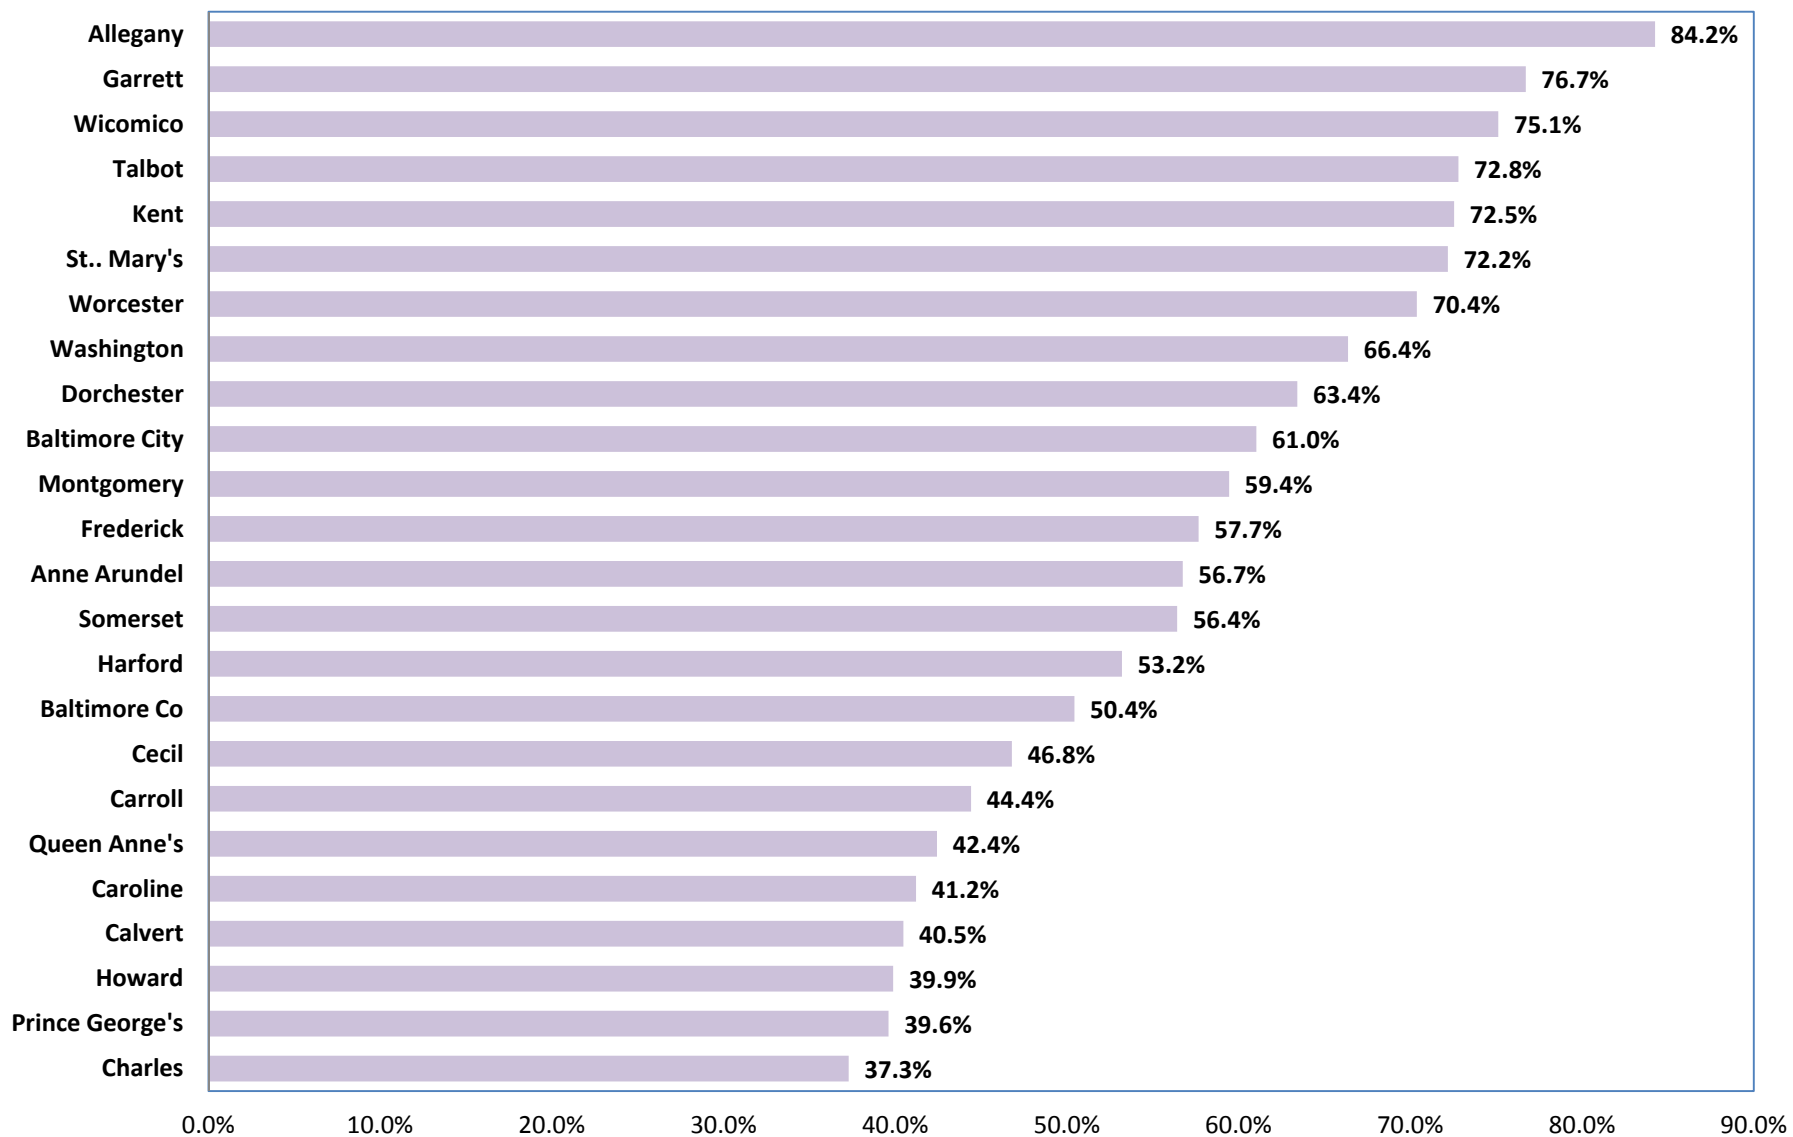

Percent of Residents Who Work in Own Jurisdiction, 2006-2010

Prepared by the Maryland Department of Planning from the 2006-2010 American Commuting Survey, March 2013