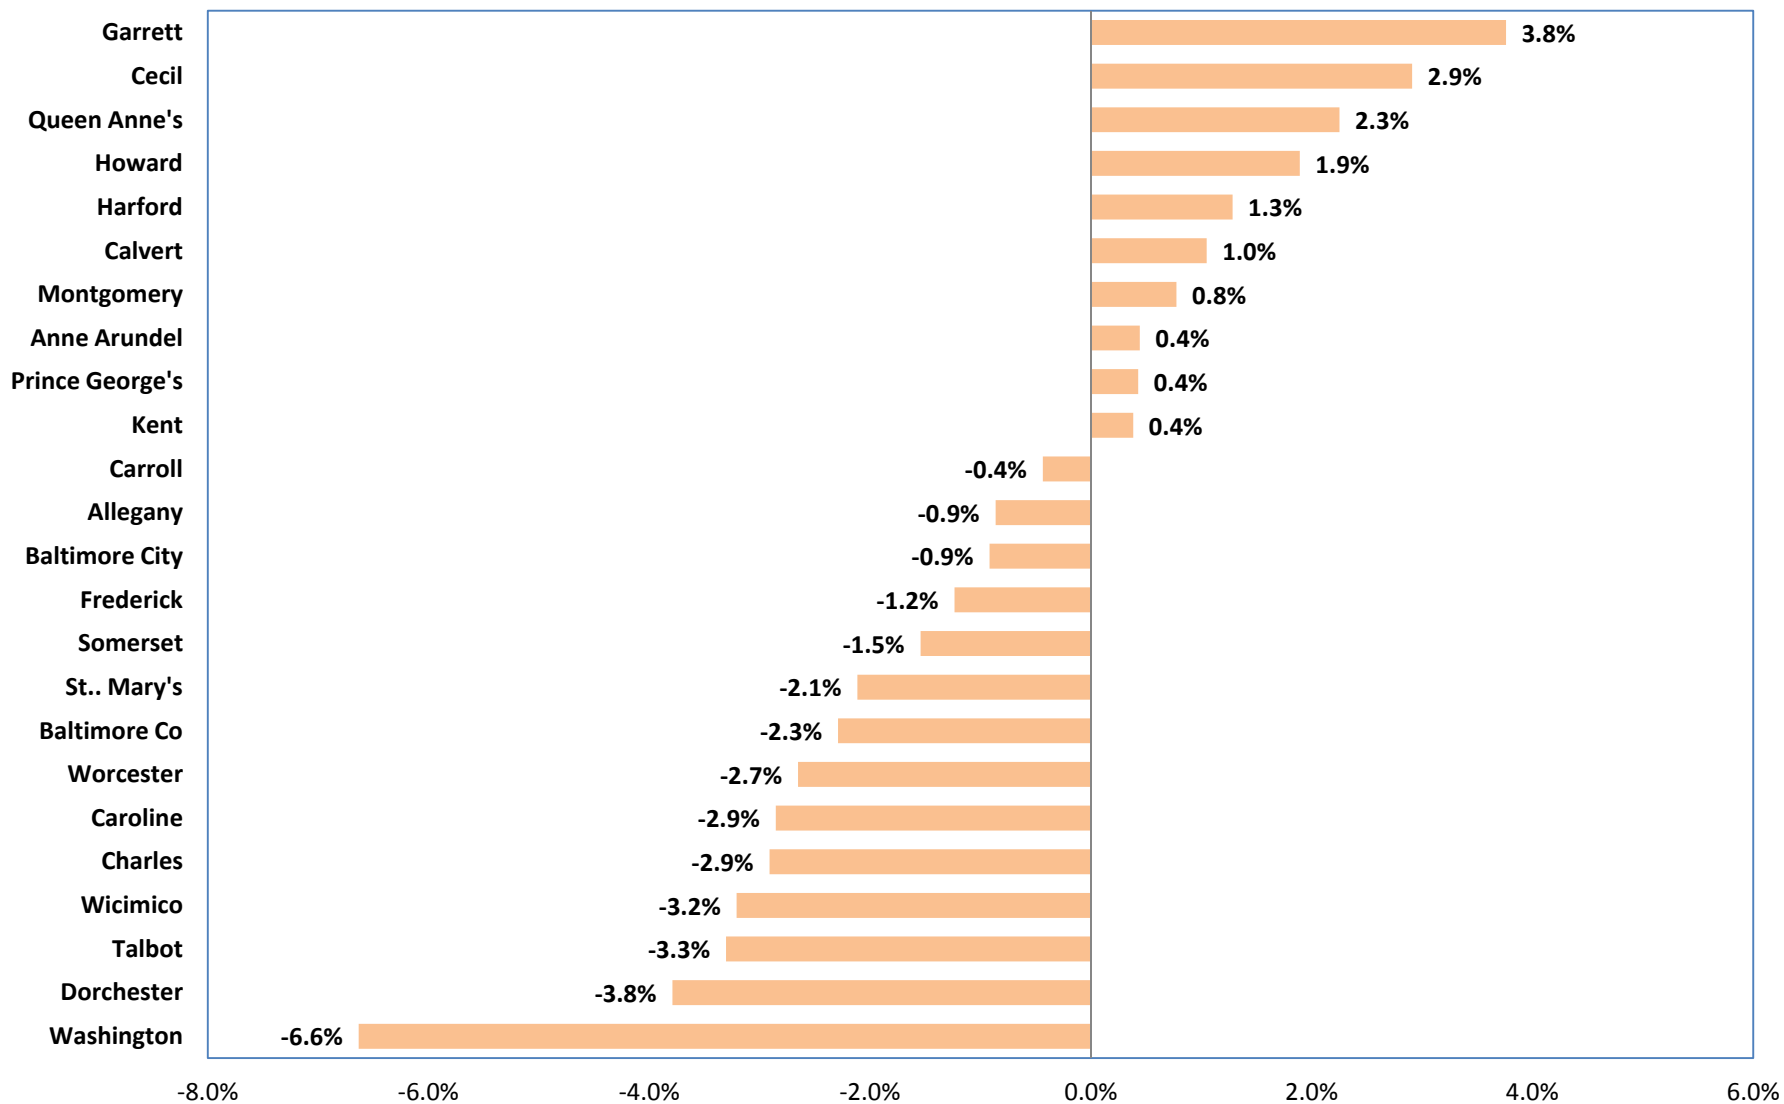

**Chart 12. Percentage Point Change in the Percent of Residents Who Work in Own Jurisdiction, 2000 to 2006-2010**

Prepared by the Maryland Department of Planning from Census 2000 CTPP and 2006-2010 ACS, March 2013