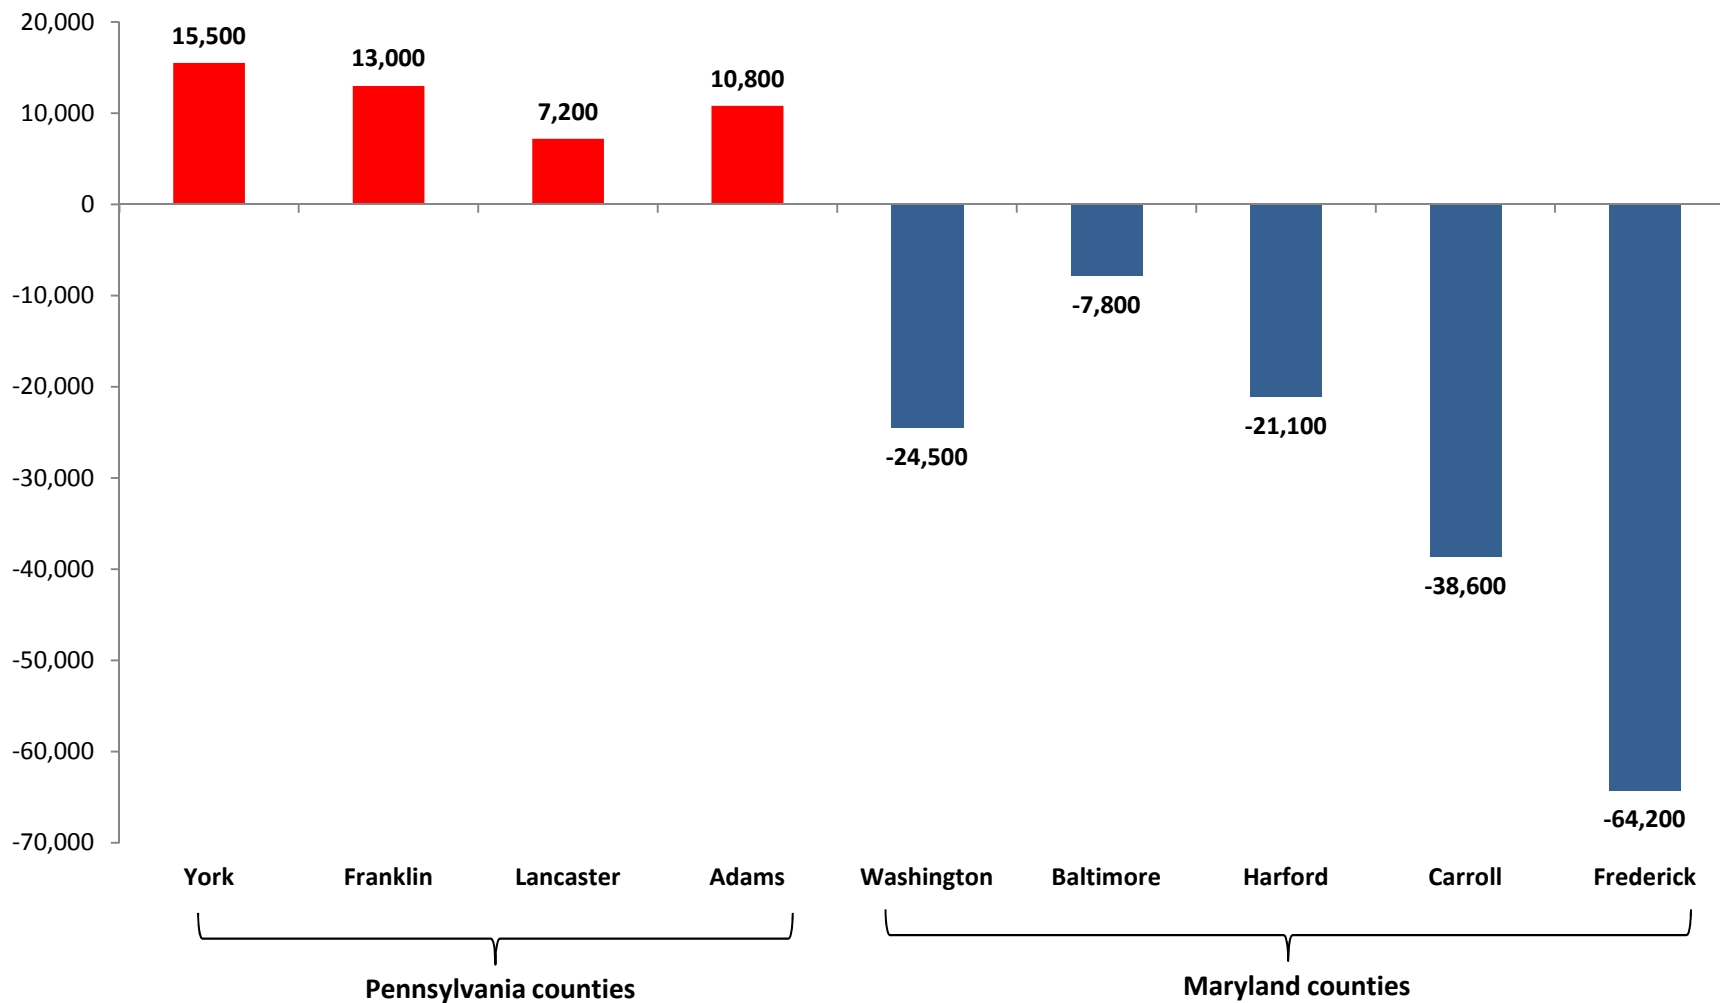

Chart 3B. Change in Median Value of Owner Occupied Housing for Bordering Counties in Pennsylvania and Maryland, 2007 to 2010

Prepared by the Maryland Department of Planning, from 2007 and 2010 American Community Survey data, March 2013