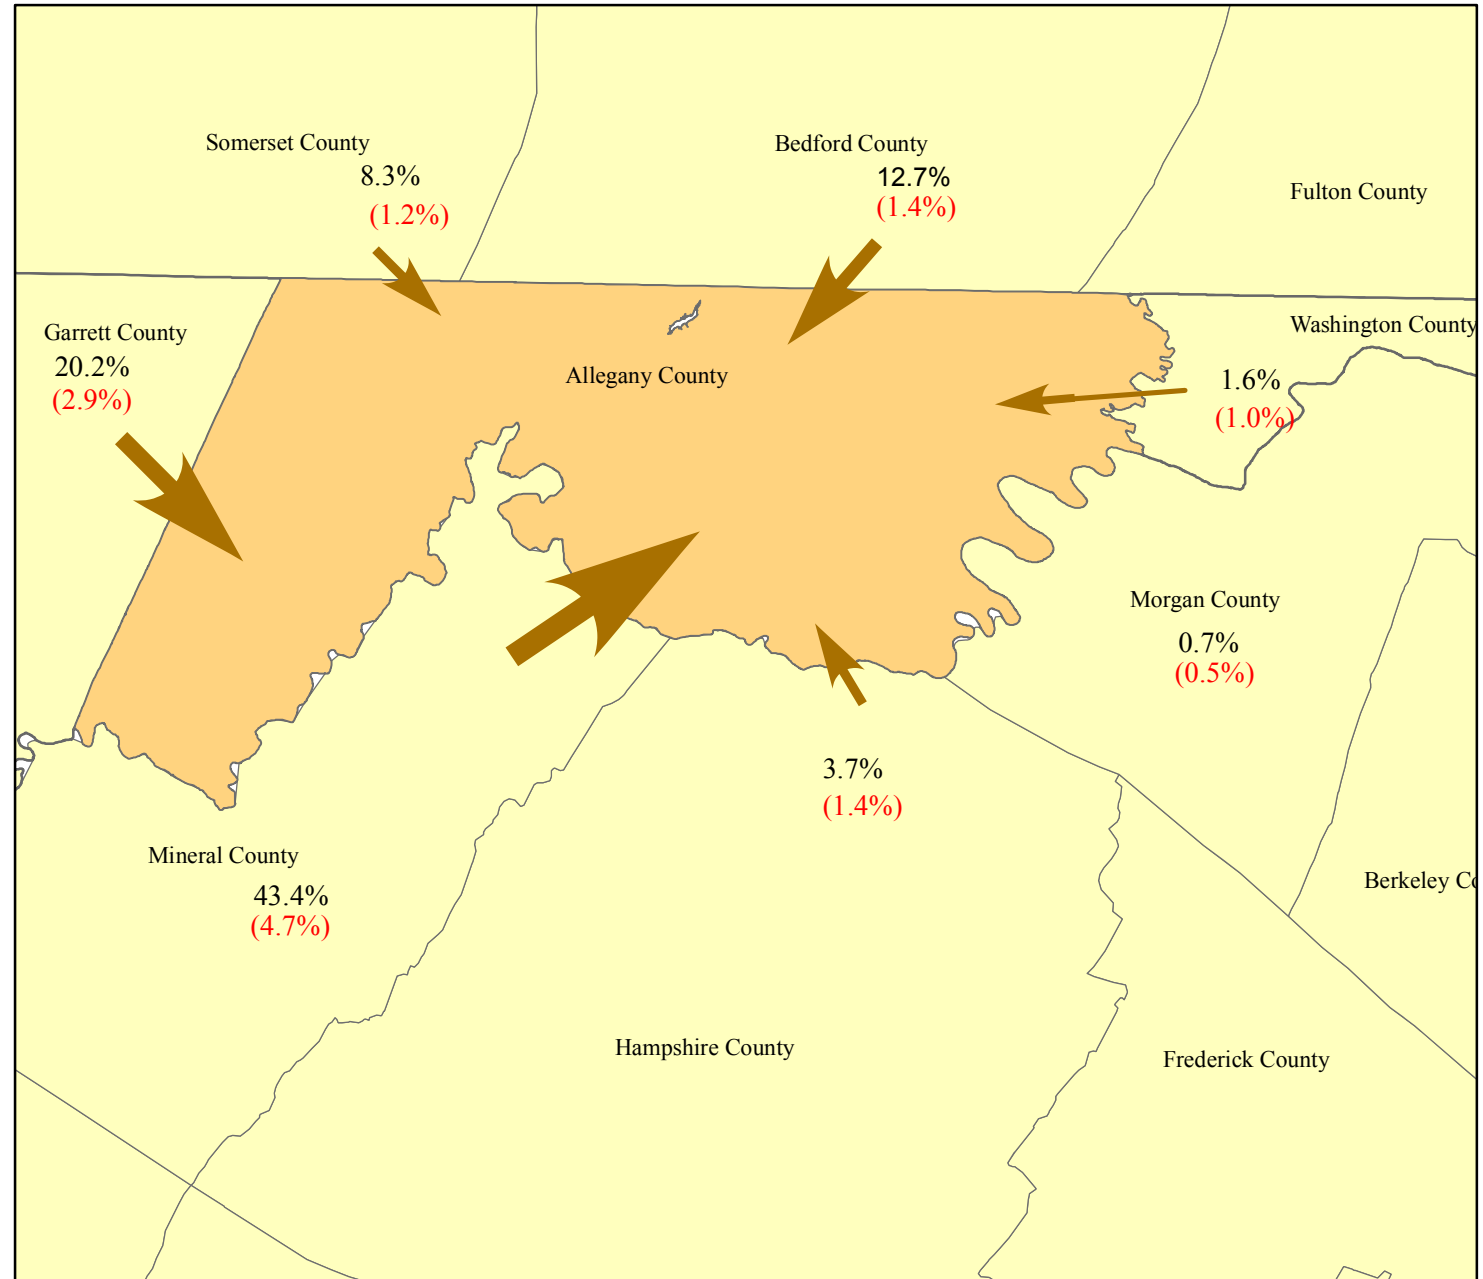

Distribution of Inter-County Commuters Working in Allegany County 2006 - 2010

Allegany County Workers

From:	Number	MOE
Allegany County*	25,541	905
Other Counties**	8,484	1,396

Commuters From	Number	MOE
Mineral County	3,685	407
Garrett County	1,714	244
Bedford County	1,074	119
Somerset County	702	103
Hampshire County	311	118
Washington County	132	81
Grant County	76	51
Charles County	66	70
Preston County	64	45
Morgan County	60	44
Spotsylvania County	46	74
Baltimore County	42	34
Prince George's County	36	40
Montgomery County	33	35
Anne Arundel County	25	28
Frederick County	25	31
Baltimore City	23	26
Carroll County	21	26
Fulton County	16	11
WASHINGTON, D. C.	14	25
Adams County	14	20
Queen Anne's County	13	19
Howard County	12	19
Frederick County	9	14
Reminder of Counties	271	119

(%) Margin of Error (+/-)

* Live and Work in Allegany County

** Live outside Allegany County & work in Allegany County

Prepared by the Maryland Department of Planning, Planning Data & Analysis Unit

Source: U.S. Census Bureau, 2006-2010 American Community Survey Data, Journey-To-Work Commutation Data, March 2013.