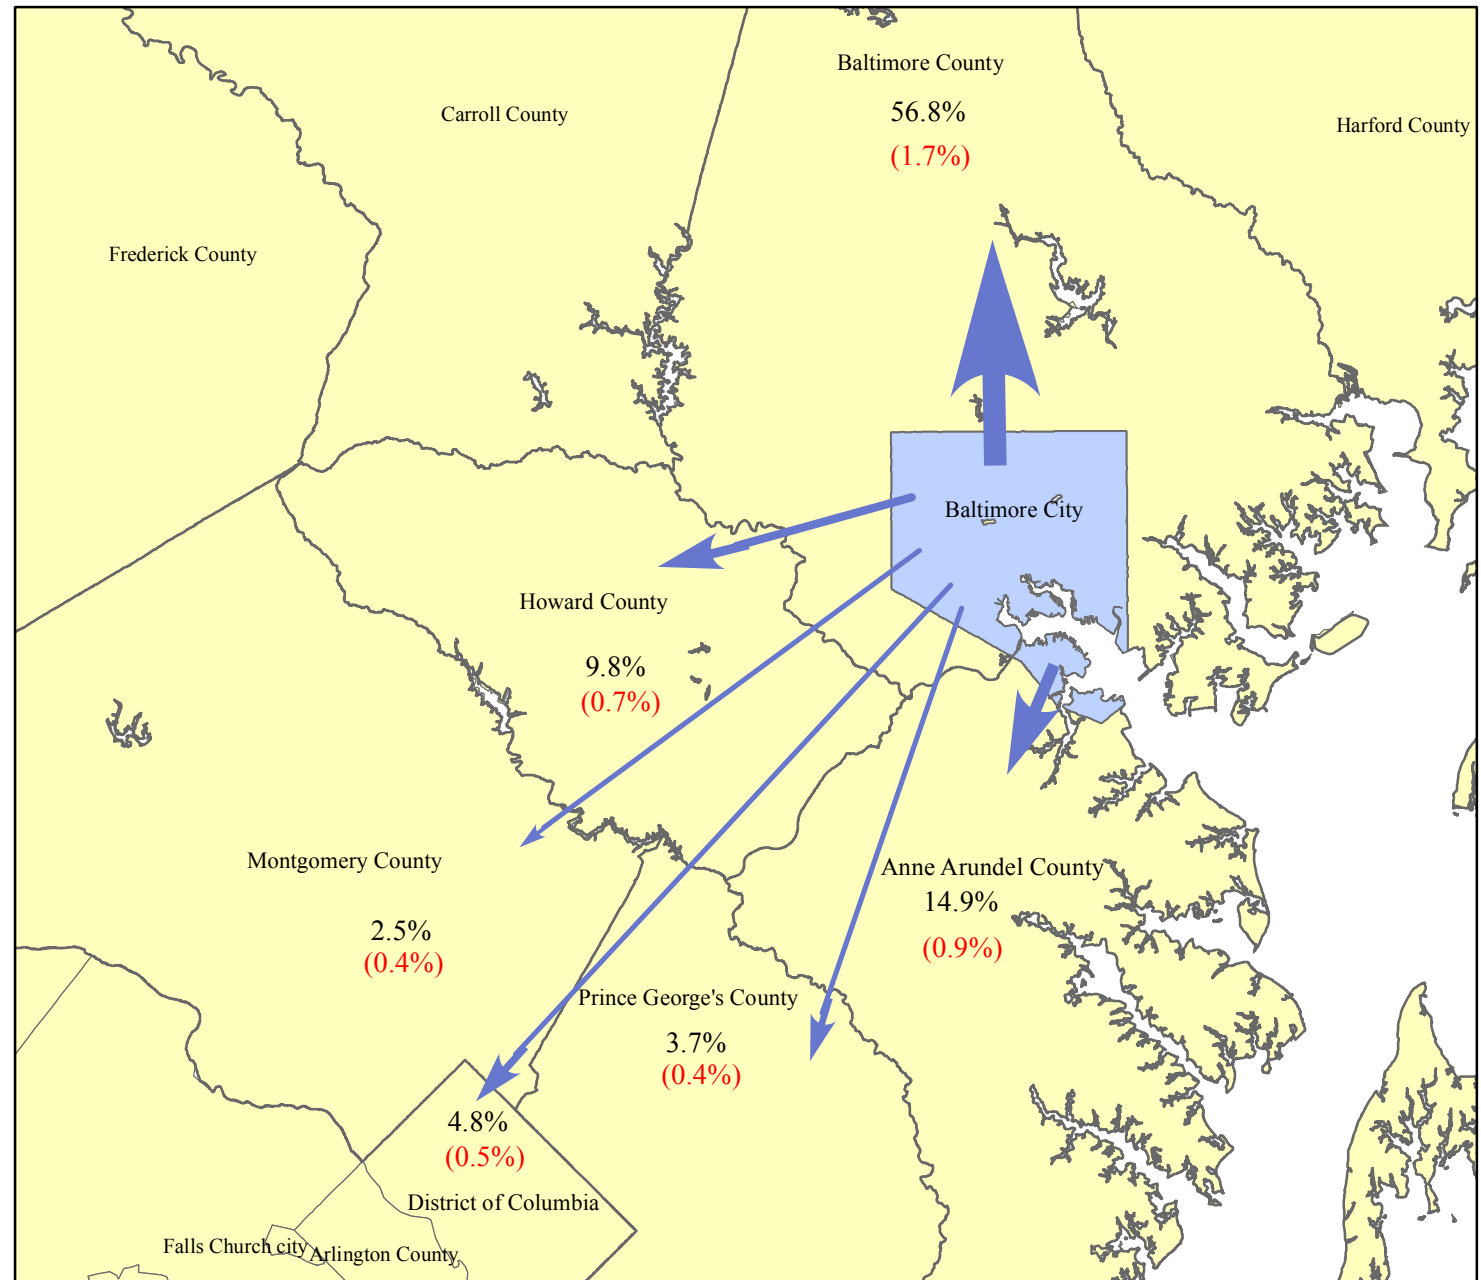

Distribution of Baltimore City Commuters Working Outside the City 2006 - 2010

Baltimore City Workers

To:	Number	MOE
Baltimore City*	162,633	2,345
Other Counties**	103,871	4,098

Commuters To	Number	MOE
Baltimore County	58,951	1,813
Anne Arundel County	15,515	930
Howard County	10,213	754
WASHINGTON, D. C.	4,946	521
Prince George's County	3,825	441
Montgomery County	2,624	393
Harford County	2,283	412
Carroll County	970	230
Arlington County	534	162
Fairfax County	349	123
Alexandria city	300	131
Frederick County	281	102
New Castle County	216	97
Philadelphia County	203	105
Queen Anne's County	198	112
Loudoun County	116	83
Worcester County	104	87
York County	87	62
Cecil County	86	63
St. Mary's County	76	71
Chester County	47	60
Calvert County	39	34
Reminder of Counties	1,908	307

(%) Margin of Error (+/-)

* Live and Work in Baltimore City

** Live in Baltimore City & work outside Baltimore City

Prepared by the Maryland Department of Planning, Planning Data & Analysis Unit

Source: U.S. Census Bureau, 2006-2010 American Community Survey Data, Journey-To-Work Commutation Data, March 2013.