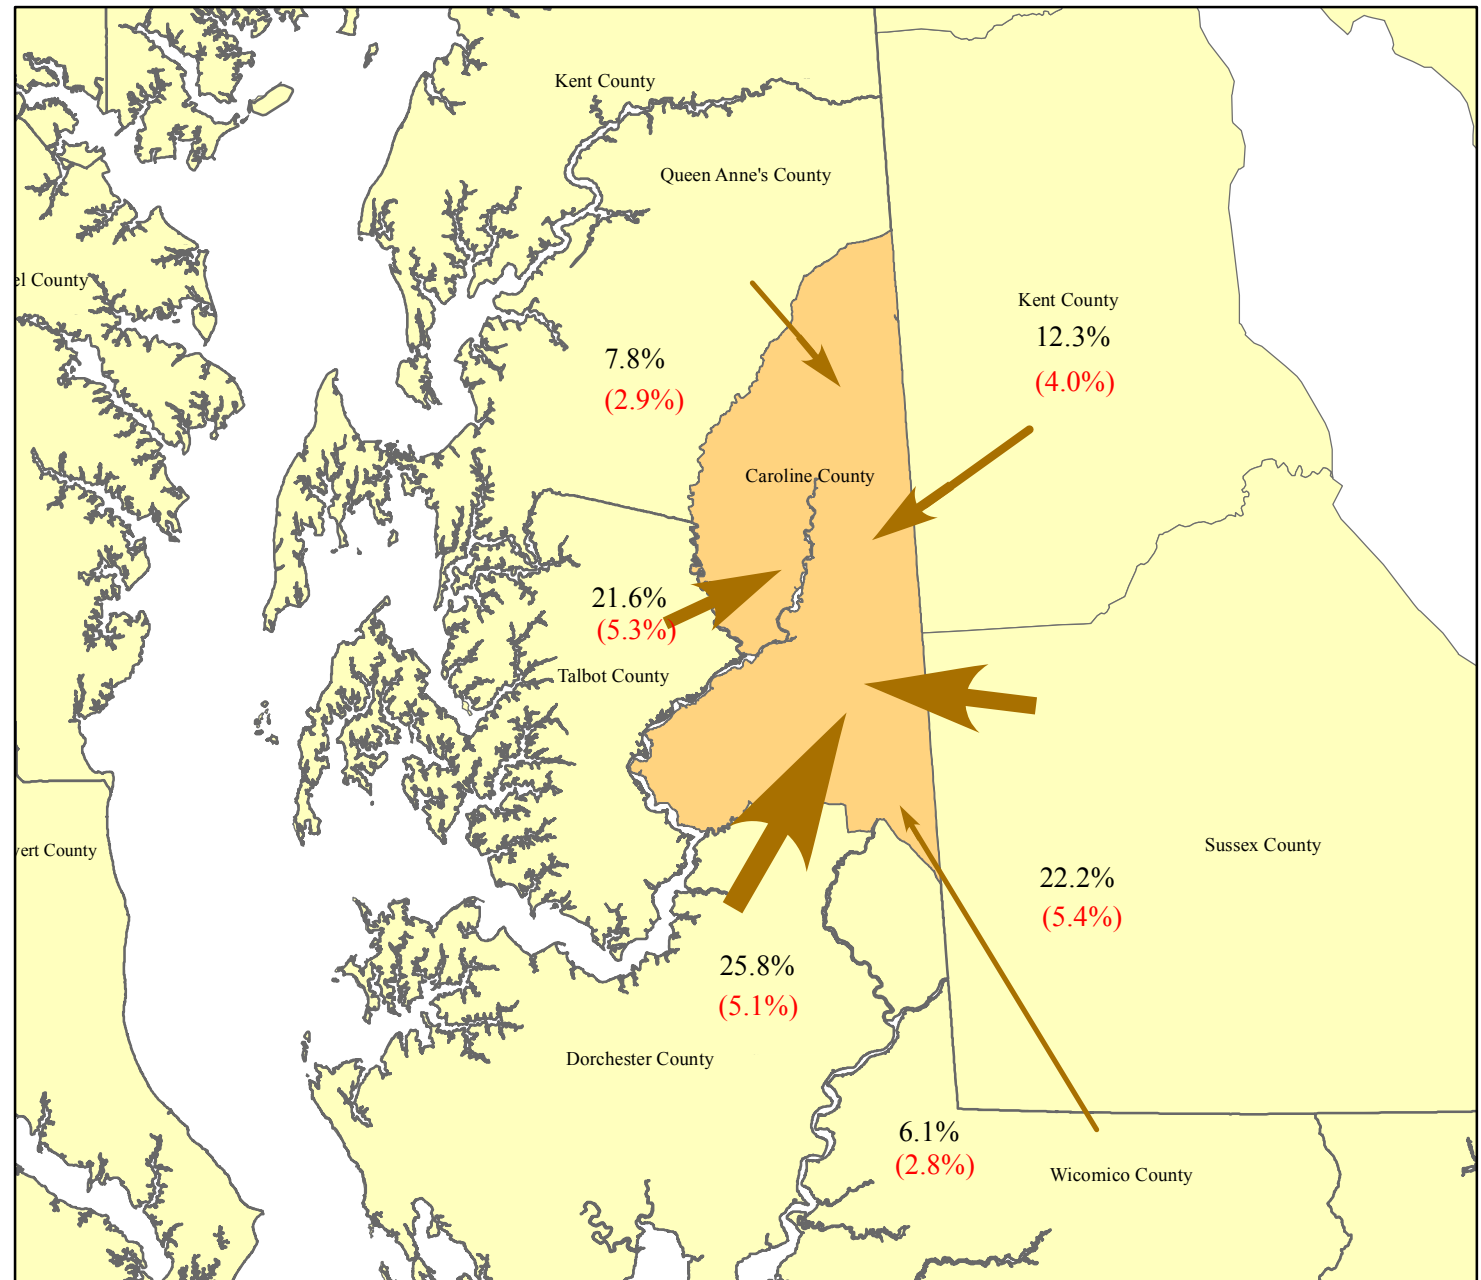

Distribution of Inter-County Commuters Working in Caroline County 2006 - 2010

Caroline County Workers

From:	Number	MOE
Caroline County*	6,445	521
Other Counties**	3,224	819

Commuters From	Number	MOE
Dorchester County	831	168
Sussex County	717	175
Talbot County	697	173
Kent County	398	130
Queen Anne's County	251	95
Wicomico County	197	90
Anne Arundel County	56	50
Kent County	20	19
Prince George's County	15	20
Worcester County	12	20
Howard County	10	17
New Castle County	9	14
Chester County	5	11
Reminder of Counties	6	11

(%) Margin of Error (+/-)

* Live and Work in Caroline County

** Live outside Caroline County & work in Caroline County

Prepared by the Maryland Department of Planning, Planning Data & Analysis Unit

Source: U.S. Census Bureau, 2006-2010 American Community Survey Data, Journey-To-Work Commutation Data, March 2013.