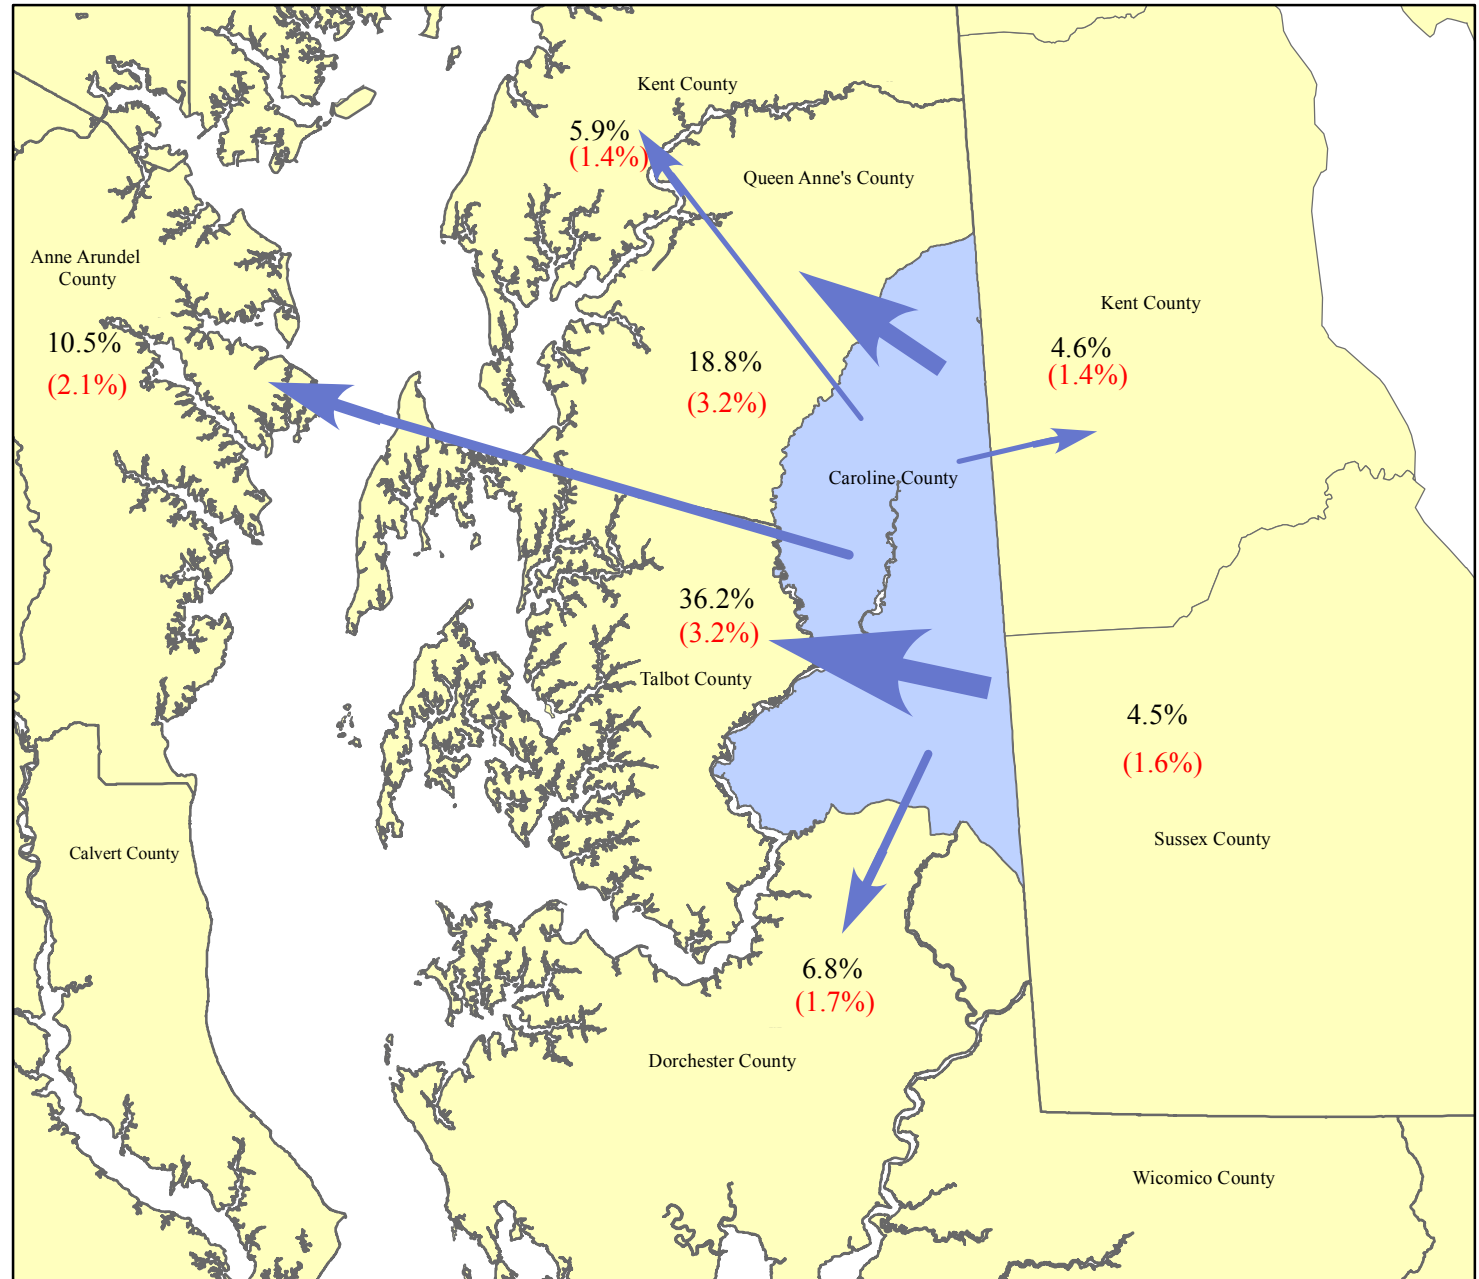

Distribution of Caroline County Commuters Working Outside the County 2006 - 2010

Caroline County Workers

To:	Number	MOE
Caroline County*	6,445	521
Other Counties**	9,195	963

Commuters To	Number	MOE
Talbot County	3,327	315
Queen Anne's County	1,728	295
Anne Arundel County	964	191
Dorchester County	625	153
Kent County	547	134
Kent County	420	130
Sussex County	416	151
Baltimore City	269	129
Prince George's County	237	77
Baltimore County	135	87
Wicomico County	104	60
Howard County	93	82
New Castle County	79	49
WASHINGTON, D. C.	53	35
Somerset County	41	37
Delaware County	41	63
Alexandria city	22	39
Cecil County	21	35
Arlington County	14	20
Worcester County	13	20
Harford County	11	18
Reminder of Counties	132	67

(%) Margin of Error (+/-)

* Live and Work in Caroline County

** Live in Caroline County & work outside Caroline County

Prepared by the Maryland Department of Planning, Planning Data & Analysis Unit

Source: U.S. Census Bureau, 2006-2010 American Community Survey Data, Journey-To-Work Commutation Data, March 2013.