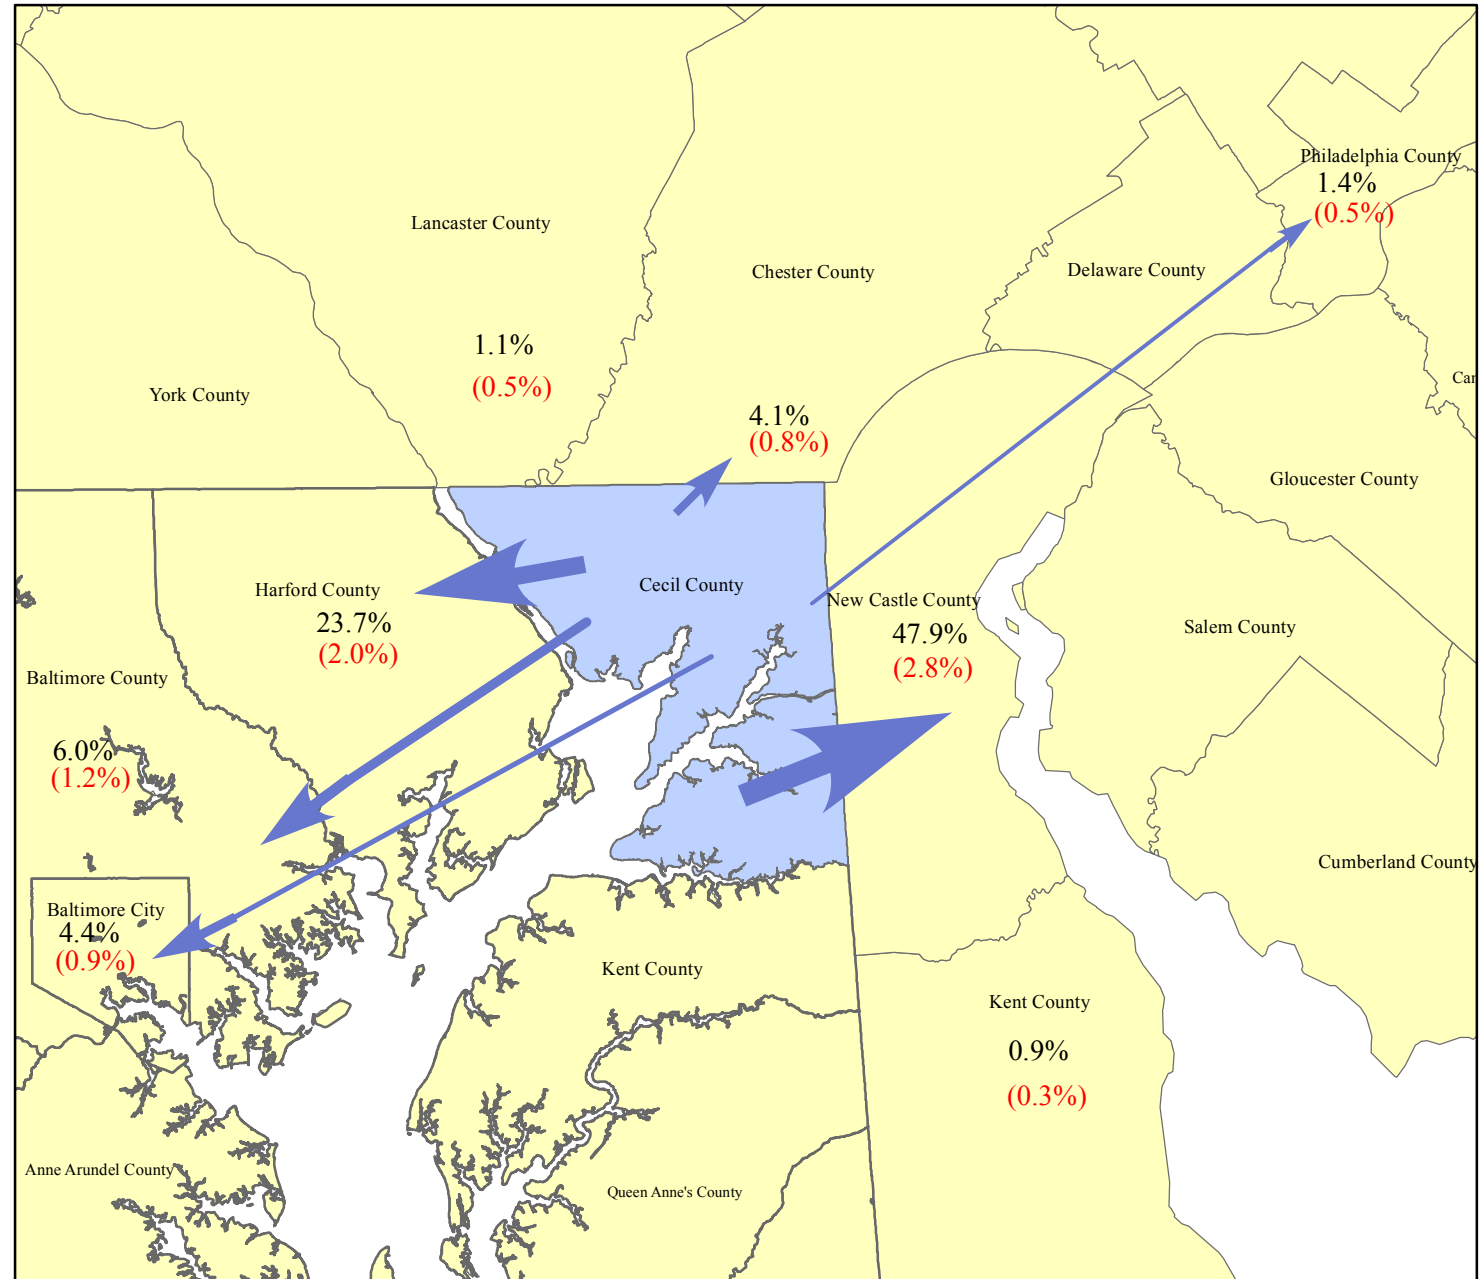

Distribution of Cecil County Commuters Working Outside the County 2006 - 2010

Cecil County Workers

To:	Number	MOE
Cecil County*	22,547	822
Other Counties**	25,643	1,612

Commuters To	Number	MOE
New Castle County	12,282	774
Harford County	6,068	527
Baltimore County	1,536	312
Baltimore City	1,134	237
Chester County	1,047	198
Philadelphia County	371	138
Delaware County	316	110
Lancaster County	278	127
Anne Arundel County	254	102
Kent County	241	112
Kent County	224	82
Howard County	209	117
WASHINGTON, D. C.	172	80
Wicomico County	85	98
Prince George's County	67	91
York County	61	71
Dorchester County	46	58
Queen Anne's County	39	32
Arlington County	37	56
Montgomery County	36	32
Sussex County	19	22
Worcester County	19	30
Alexandria city	19	25
Carroll County	14	22
Fairfax County	10	13
Reminder of Counties	1,059	214

(%) Margin of Error (+/-)

* Live and Work in Cecil County

** Live in Cecil County & work outside Cecil County

Prepared by the Maryland Department of Planning, Planning Data & Analysis Unit

Source: U.S. Census Bureau, 2006-2010 American Community Survey Data, Journey-To-Work Commutation Data, March 2013.