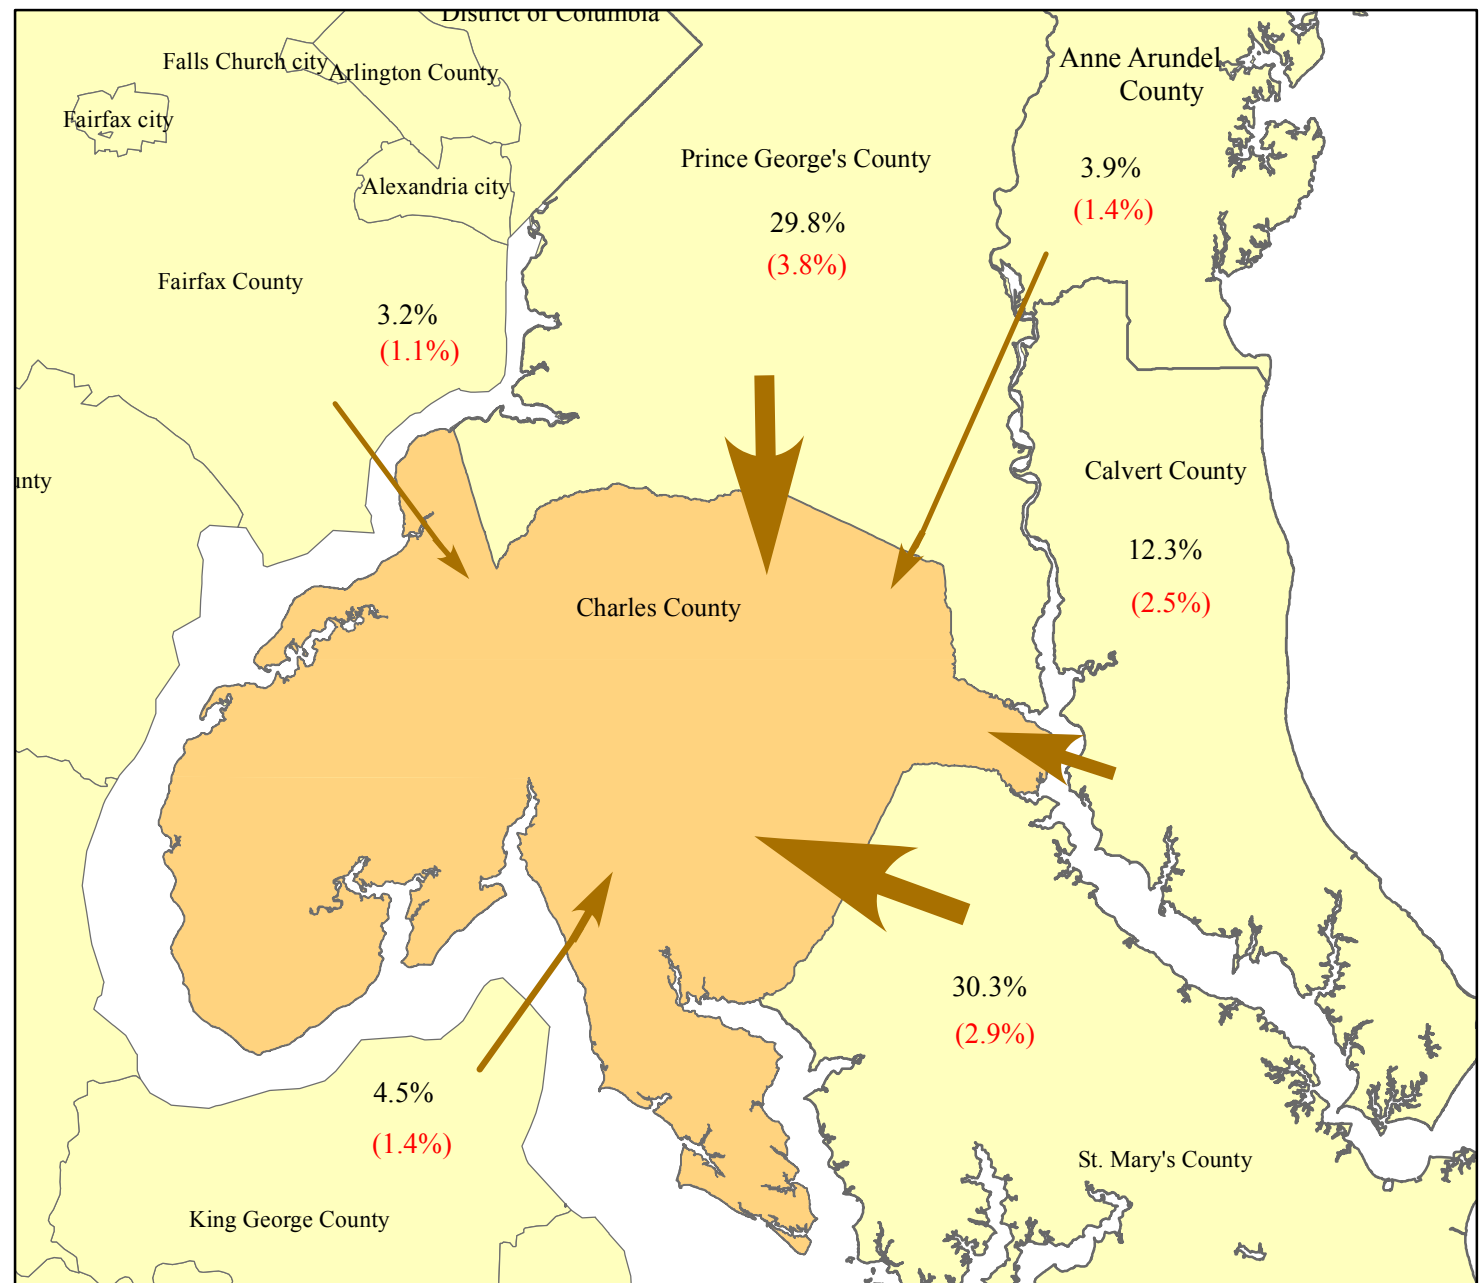

Distribution of Inter-County Commuters Working in Charles County 2006 - 2010

Charles County Workers

From:	Number	MOE
Charles County*	27,746	1,061
Other Counties**	13,197	1,726

Commuters From	Number	MOE
St. Mary's County	3,997	39
Prince George's County	3,936	50
Calvert County	1,625	33
King George County	595	18
Anne Arundel County	513	18
Fairfax County	428	14
Montgomery County	289	14
WASHINGTON, D. C.	223	12
Prince William County	182	10
Alexandria city	166	91
Stafford County	110	59
Baltimore County	72	50
Arlington County	64	62
Howard County	62	44
Frederick County	60	56
Berkeley County	60	89
Bedford County	55	78
Somerset County	40	33
Loudoun County	34	41
Queen Anne's County	23	36
Wicomico County	16	27
Sussex County	13	16
Washington County	13	20
Reminder of Counties	621	16

(%) Margin of Error (+/-)

* Live and Work in Charles County

** Live outside Charles County & work in Charles County

Prepared by the Maryland Department of Planning, Planning Data & Analysis Unit

Source: U.S. Census Bureau, 2006-2010 American Community Survey Data, Journey-To-Work Commutation Data, March 2013.