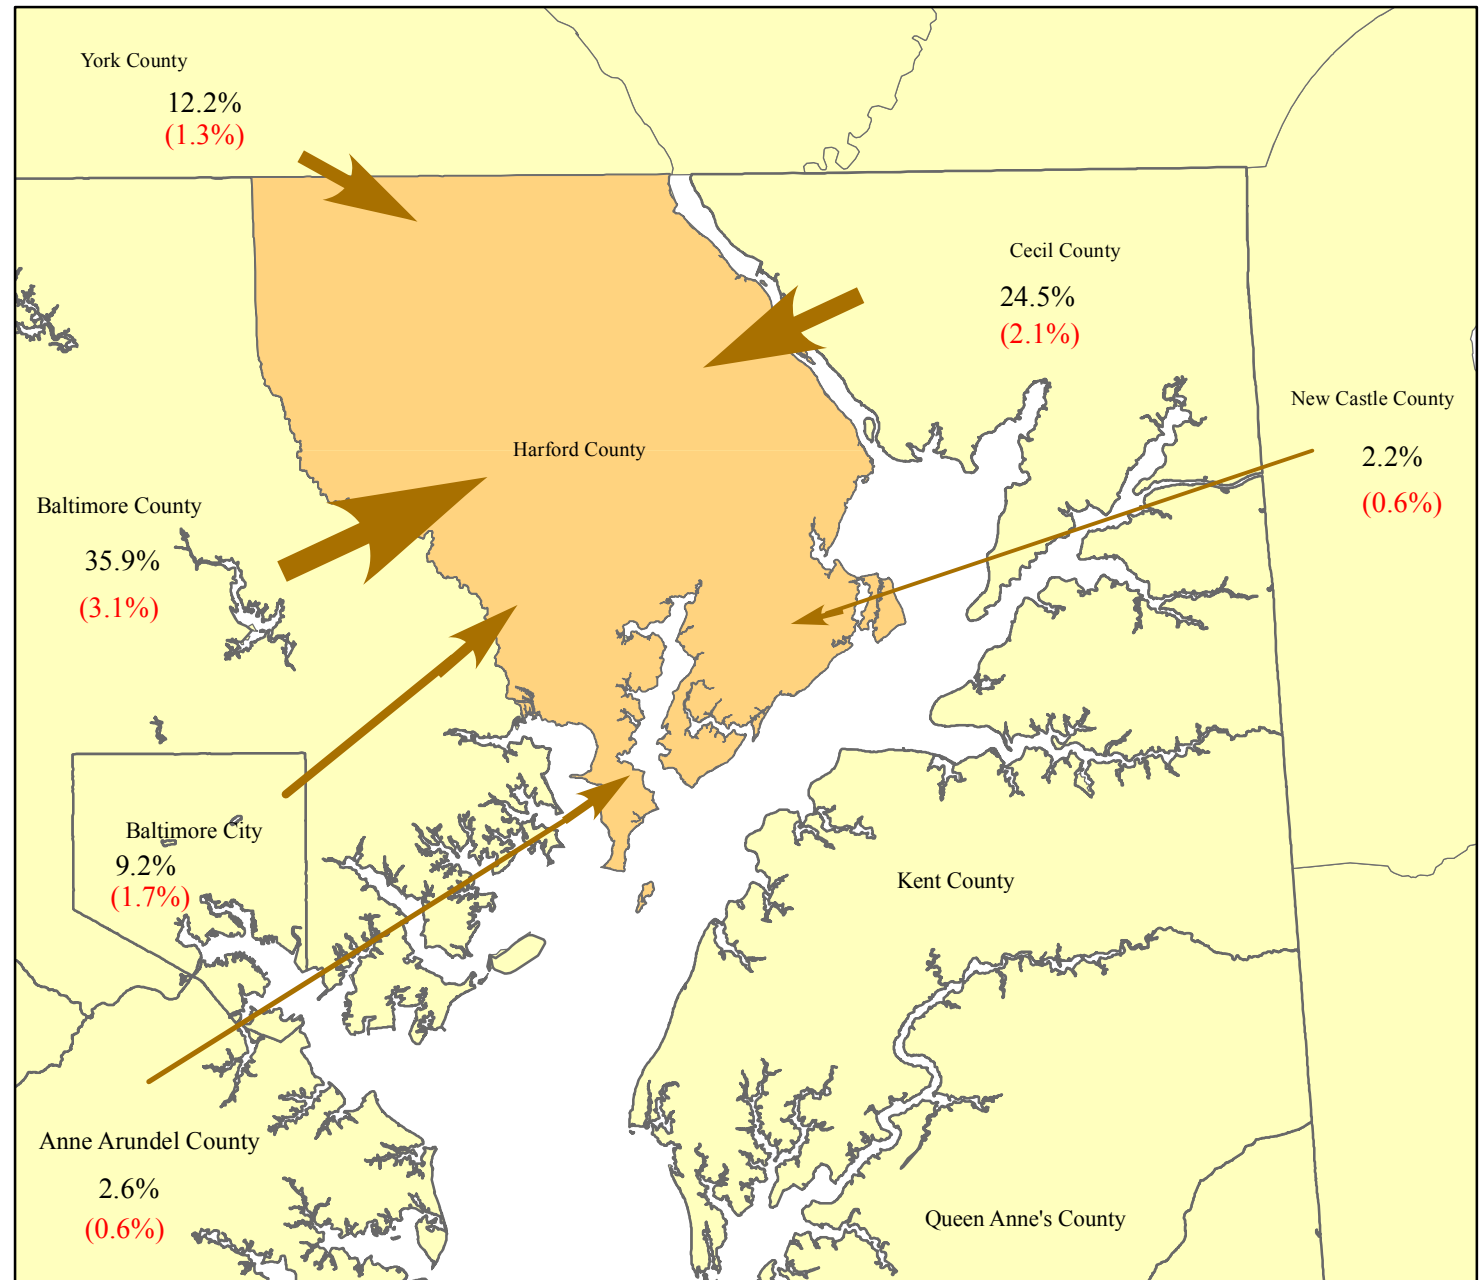

Distribution of Inter-County Commuters Working in Harford County 2006 - 2010

Harford County Workers

From:	Number	MOE
Harford County*	66,068	1,479
Other Counties**	24,732	2,397

Commuters From	INACS1	MOE
Baltimore County	8,884	777
Cecil County	6,068	527
York County	3,017	321
Baltimore City	2,283	412
Anne Arundel County	649	193
New Castle County	538	156
Carroll County	432	155
Chester County	394	106
Lancaster County	361	123
Howard County	287	107
Montgomery County	129	63
Wicomico County	127	106
Prince George's County	116	68
Kent County	100	76
Philadelphia County	66	103
Queen Anne's County	56	50
Kent County	52	44
Frederick County	51	45
Delaware County	49	39
Fairfax County	39	38
Sussex County	34	27
Worcester County	26	34
Arlington County	16	27
Talbot County	14	21
Reminder of Counties	944	213

(%) Margin of Error (+/-)

* Live and Work in Harford County

** Live outside Harford County & work in Harford County

Prepared by the Maryland Department of Planning, Planning Data & Analysis Unit

Source: U.S. Census Bureau, 2006-2010 American Community Survey Data, Journey-To-Work Commutation Data, March 2013.