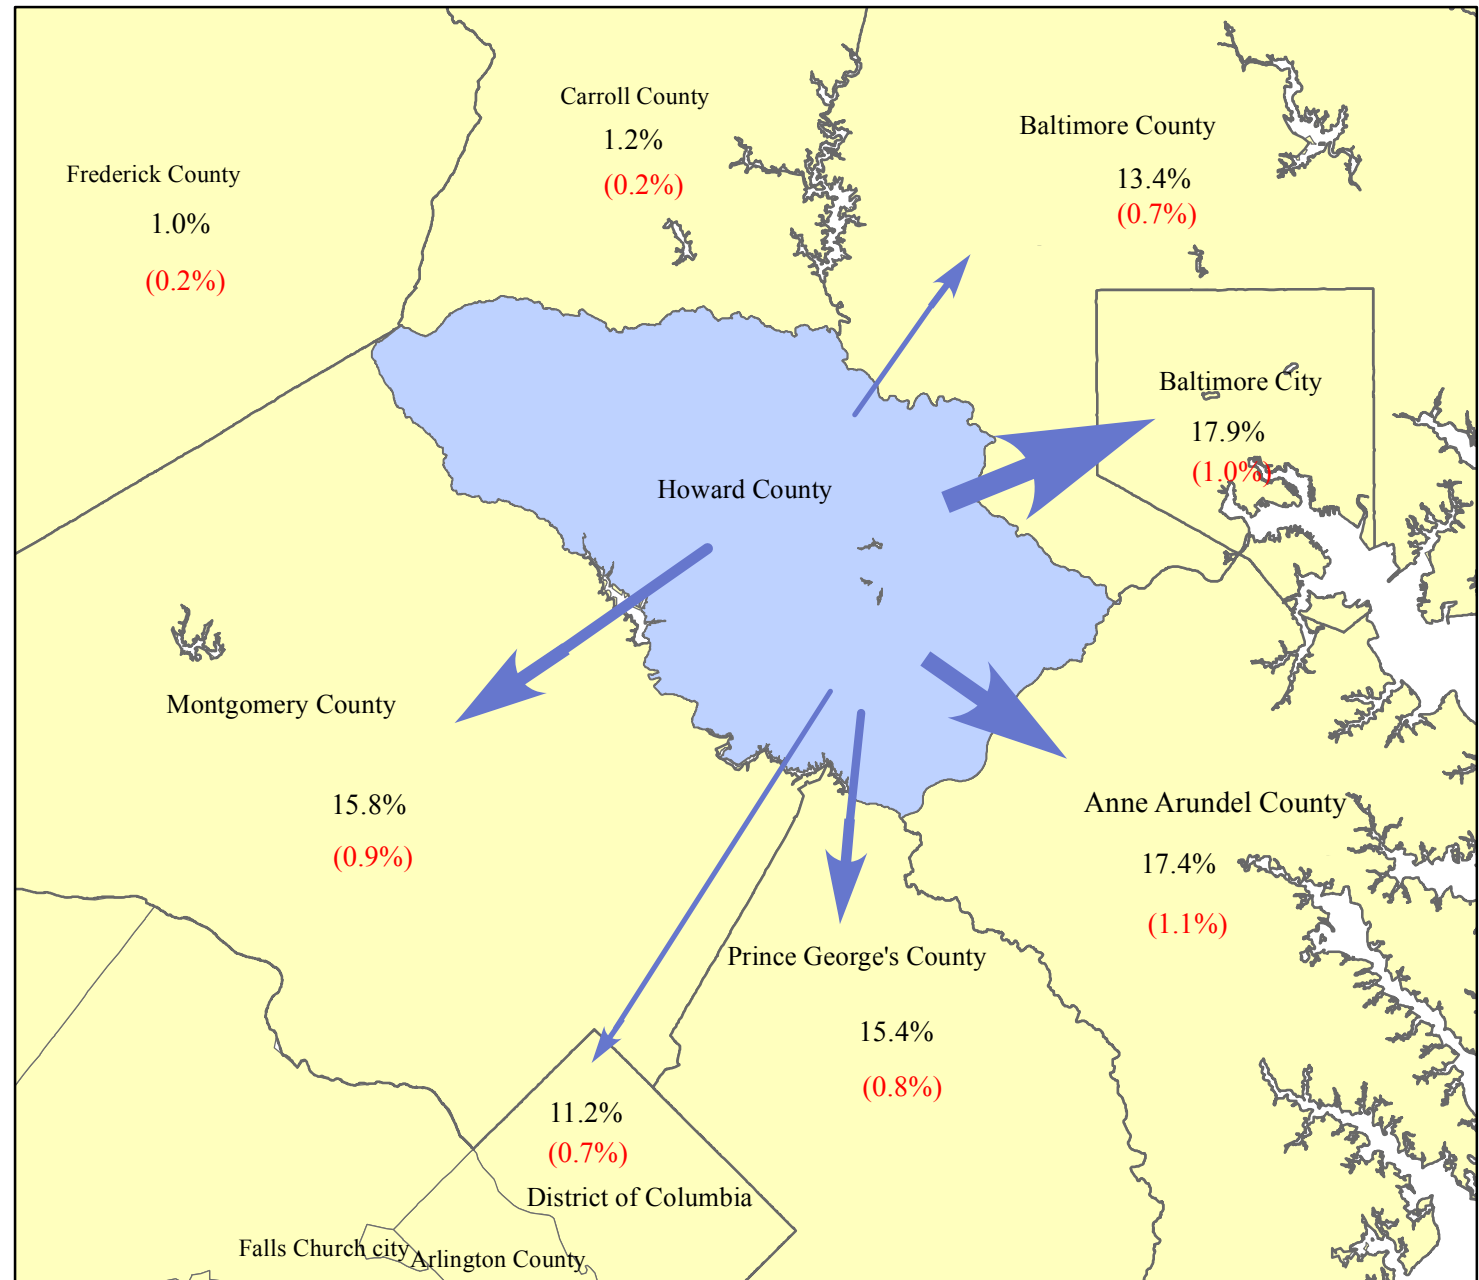

Distribution of Howard County Commuters Working Outside the County 2006 - 2010

Howard County Workers

To:	Number	MOE
Howard County*	58,824	1,265
Other Counties**	88,705	2,740

Commuters To	Number	MOE
Baltimore City	15,907	893
Anne Arundel County	15,432	1,015
Montgomery County	13,982	791
Prince George's County	13,652	769
Baltimore County	11,922	667
WASHINGTON, D. C.	9,977	675
Fairfax County	1,704	284
Arlington County	1,194	237
Carroll County	1,044	215
Frederick County	930	207
Alexandria city	633	194
Harford County	287	107
Loudoun County	255	108
Prince William County	119	78
Queen Anne's County	78	64
Charles County	62	44
Washington County	58	46
New Castle County	50	46
York County	41	40
Fairfax city	28	33
Manassas city	26	27
Chester County	24	27
Delaware County	23	31
Stafford County	23	24
Reminder of Counties	1,254	235

(%) Margin of Error (+/-)

* Live and Work in Howard County

** Live in Howard County & work outside Howard County

Prepared by the Maryland Department of Planning, Planning Data & Analysis Unit

Source: U.S. Census Bureau, 2006-2010 American Community Survey Data, Journey-To-Work Commutation Data, March 2013.