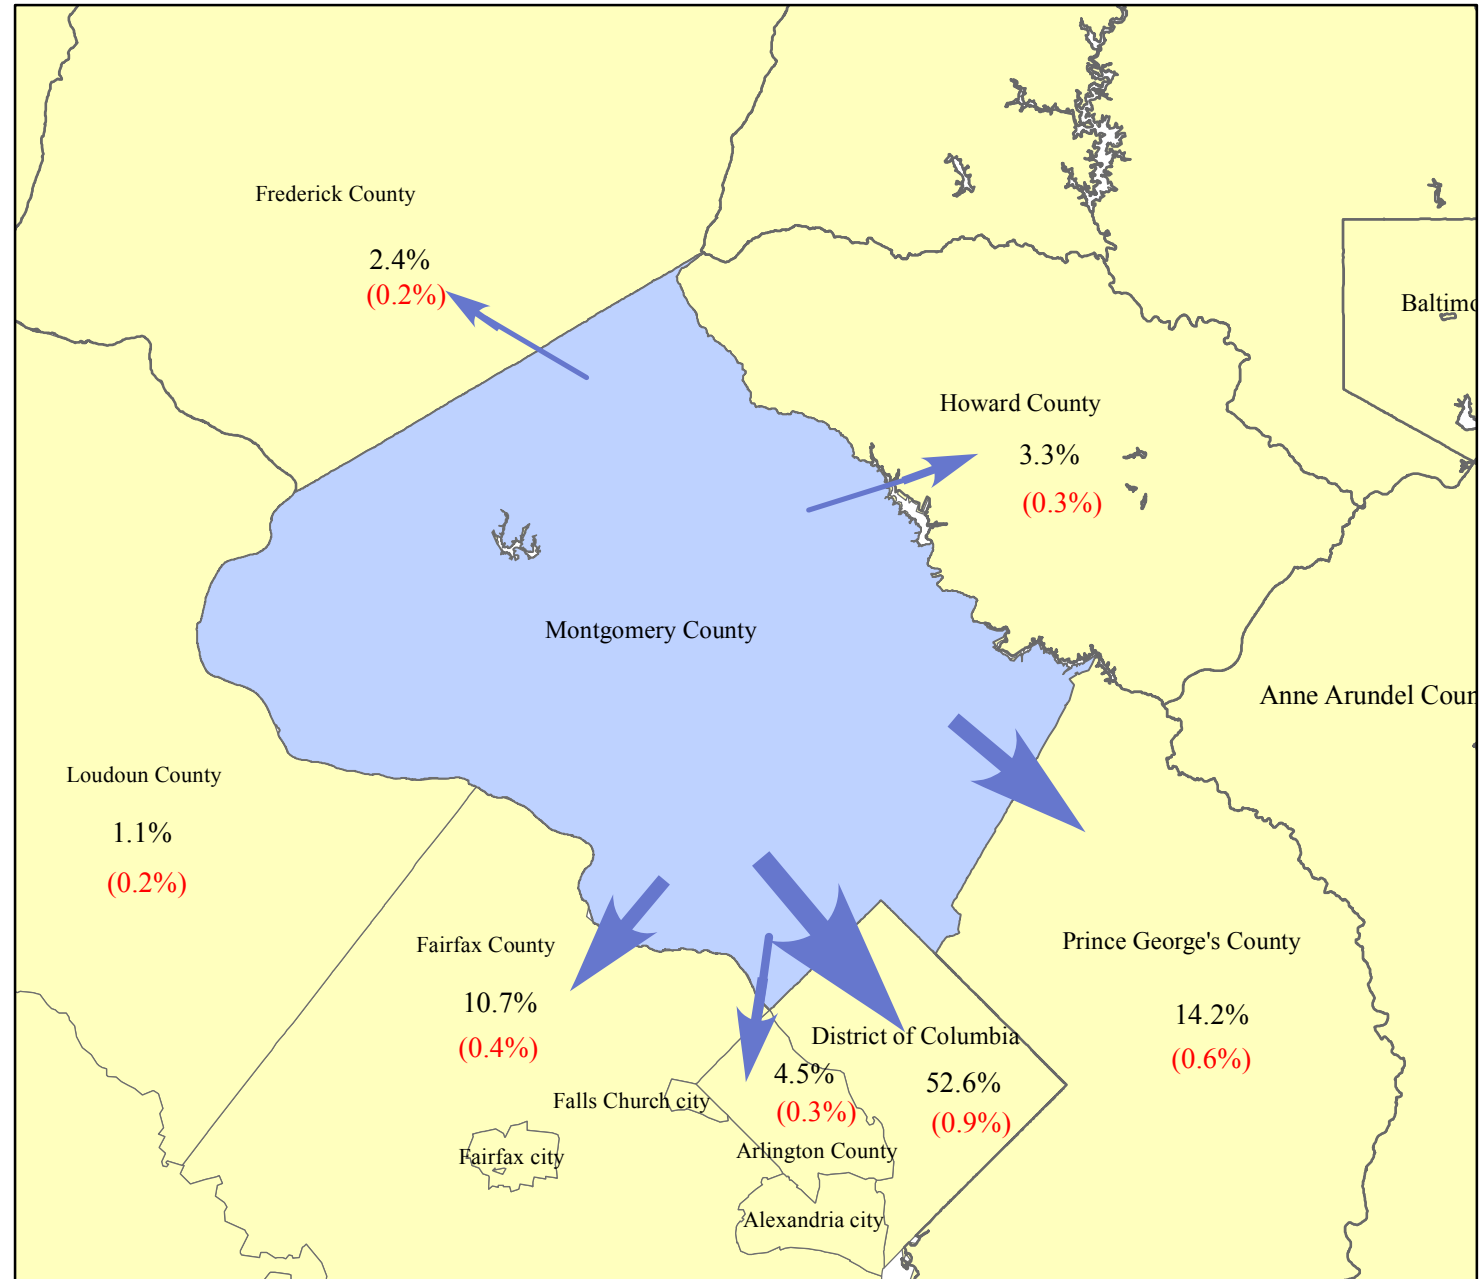

Distribution of Montgomery County Commuters Working Outside the County 2006 - 2010

Montgomery County Workers

To:	Number	MOE
Montgomery County*	298,500	3,173
Other Counties**	203,718	5,348

Commuters To	Number	MOE
WASHINGTON, D. C.	107,123	2,000
Prince George's County	28,895	1,164
Fairfax County	21,858	901
Arlington County	9,239	613
Howard County	6,763	662
Frederick County	4,854	378
Anne Arundel County	4,380	482
Baltimore City	3,916	421
Alexandria city	3,398	376
Baltimore County	2,440	370
Loudoun County	2,332	394
Fairfax city	841	240
Prince William County	477	134
Carroll County	472	141
Falls Church city	416	240
Washington County	299	208
Charles County	289	142
Philadelphia County	151	75
Calvert County	138	87
Harford County	129	63
Manassas city	114	81
St. Mary's County	101	62
King George County	91	129
Fauquier County	71	65
Reminder of Counties	4,931	486

(%) Margin of Error (+/-)

* Live and Work in Montgomery County

** Live in Montgomery County & work outside Montgomery County

Prepared by the Maryland Department of Planning, Planning Data & Analysis Unit

Source: U.S. Census Bureau, 2006-2010 American Community Survey Data, Journey-To-Work Commutation Data, March 2013.