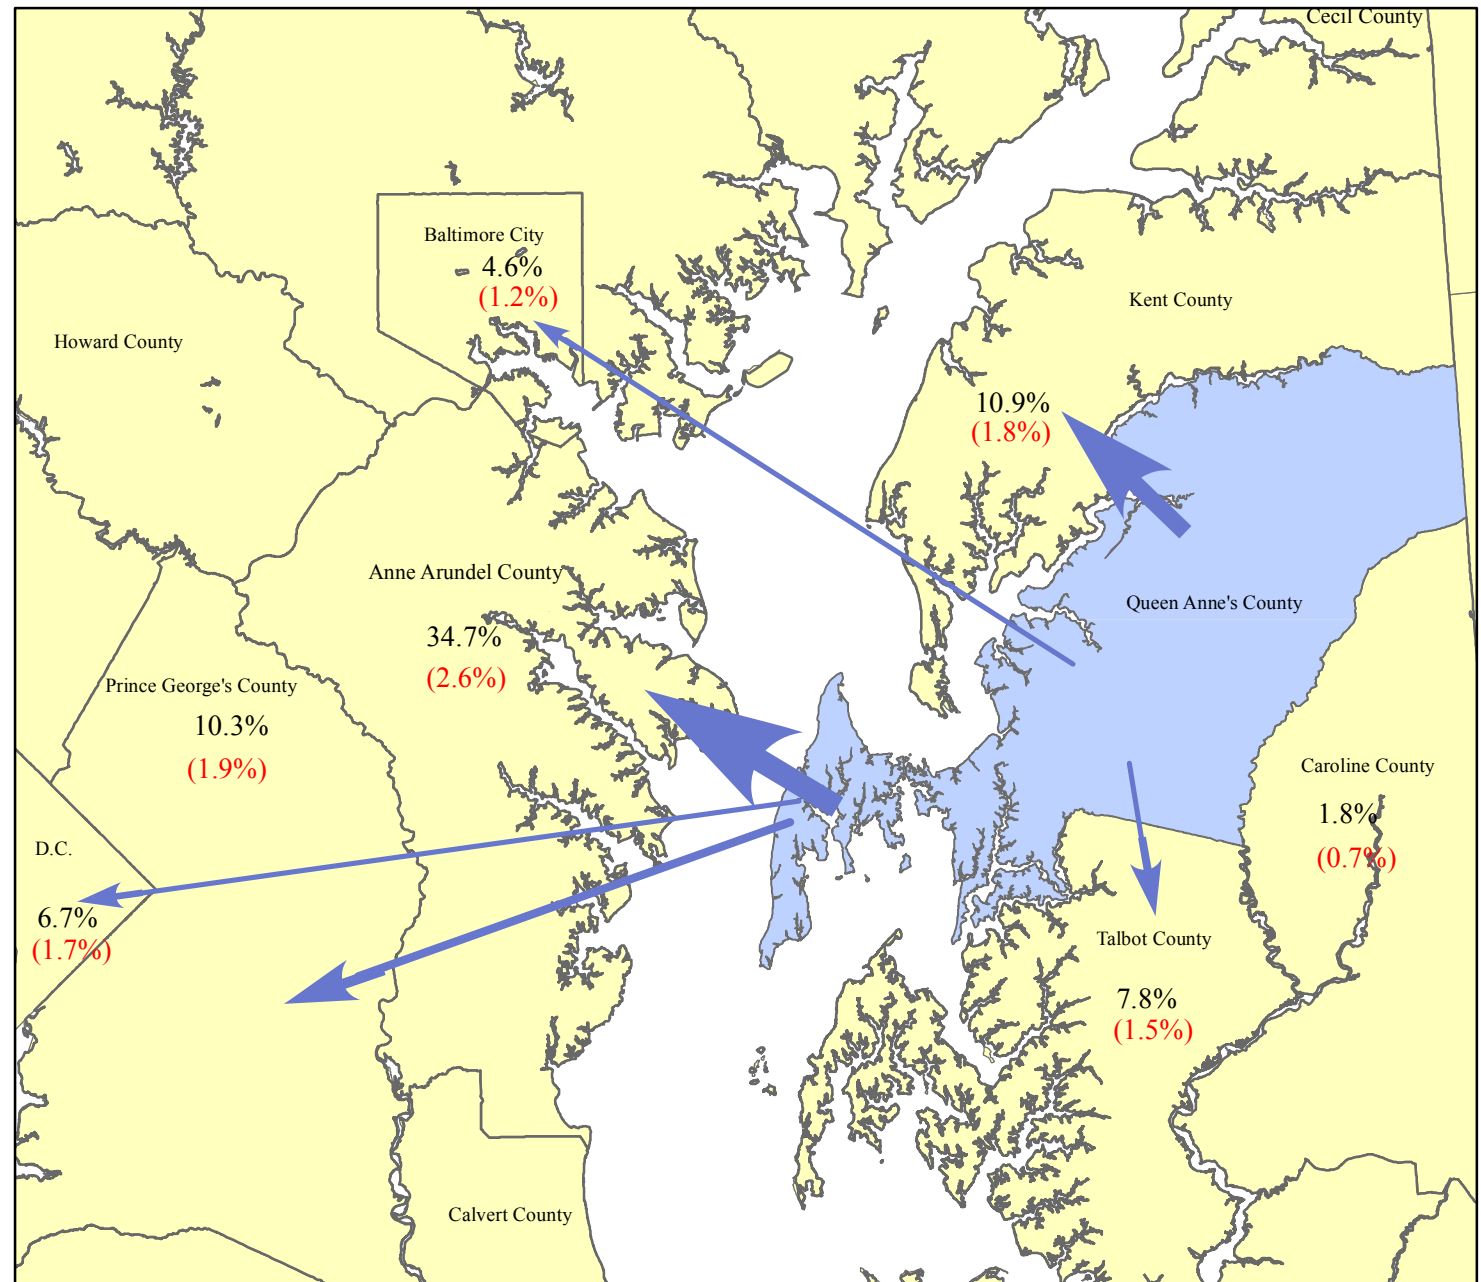

Distribution of Queen Anne's County Commuters Working Outside the County 2006 - 2010

Queen Anne's County Workers

To:	Number	MOE
Queen Anne's County*	10,009	582
Other Counties**	13,581	1,116

Commuters From	Number	MOE
Anne Arundel County	4,710	381
Kent County	1,484	252
Prince George's County	1,393	262
Talbot County	1,064	209
WASHINGTON, D. C.	915	227
Baltimore City	628	163
Baltimore County	477	180
Howard County	442	139
Montgomery County	368	140
Kent County	340	113
Arlington County	254	143
Caroline County	251	95
New Castle County	218	113
Dorchester County	128	72
Cecil County	100	60
Sussex County	73	48
Fairfax County	72	42
Harford County	56	50
Carroll County	55	57
Prince William County	51	57
Alexandria city	47	37
Loudoun County	39	40
Wicomico County	33	44
Chester County	25	39
Reminder of Counties	358	121

(%) Margin of Error (+/-)

* Live and Work in Queen Anne's County

** Live in Queen Anne's County & work outside Queen Anne's County

Prepared by the Maryland Department of Planning, Planning Data & Analysis Unit