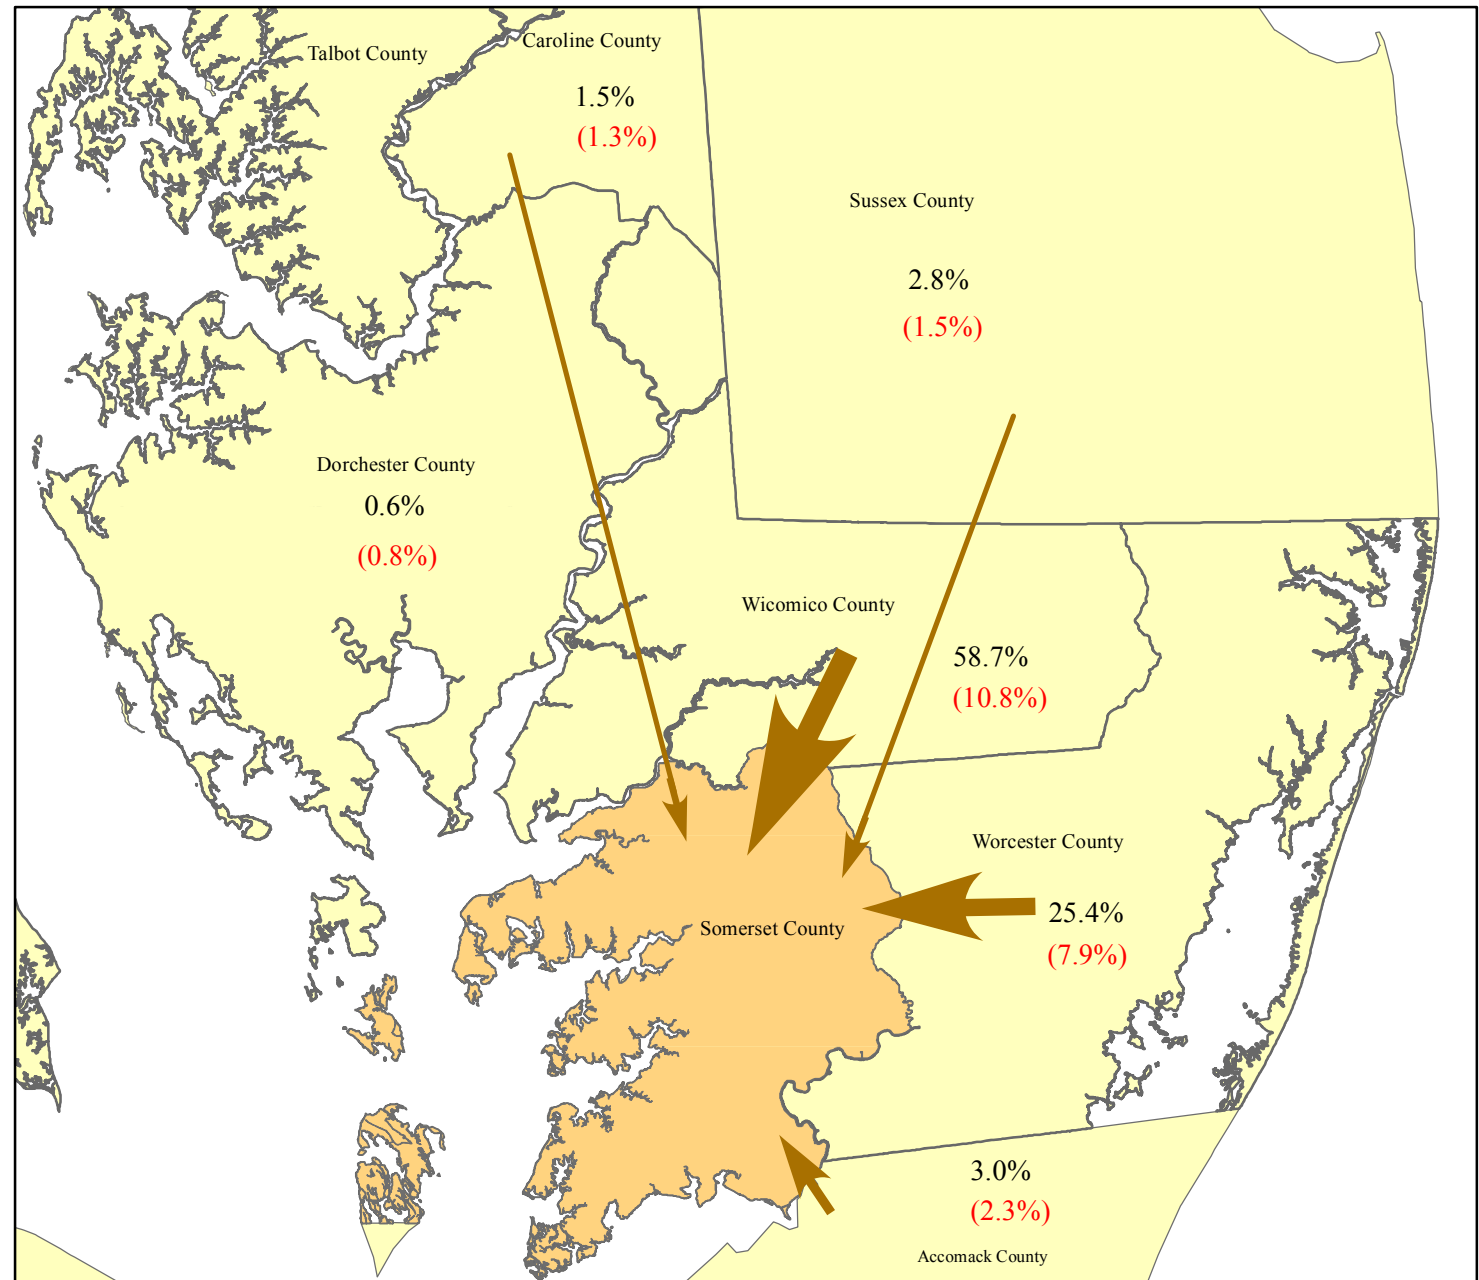

Distribution of Inter-County Commuters Working in Somerset County 2006 - 2010

Somerset County Workers

From:	Number	MOE
Somerset County*	5,179	459
Other Counties**	2,773	765

Commuters From	Number	MOE
Wicomico County	1,628	313
Worcester County	703	223
Accomack County	84	63
Sussex County	79	42
Caroline County	41	37
Washington County	29	43
Baltimore County	27	24
Montgomery County	23	26
Dorchester County	18	23
Harford County	16	26
Kent County	13	21
WASHINGTON, D. C.	10	19
Prince George's County	10	15
Fairfax County	10	18
Cecil County	8	13
Reminder of Counties	74	55

(%) Margin of Error (+/-)

* Live and Work in Somerset County

** Live outside Somerset County & work in Somerset County

Prepared by the Maryland Department of Planning, Planning Data & Analysis Unit

Source: U.S. Census Bureau, 2006-2010 American Community Survey Data, Journey-To-Work Commutation Data, March 2013.