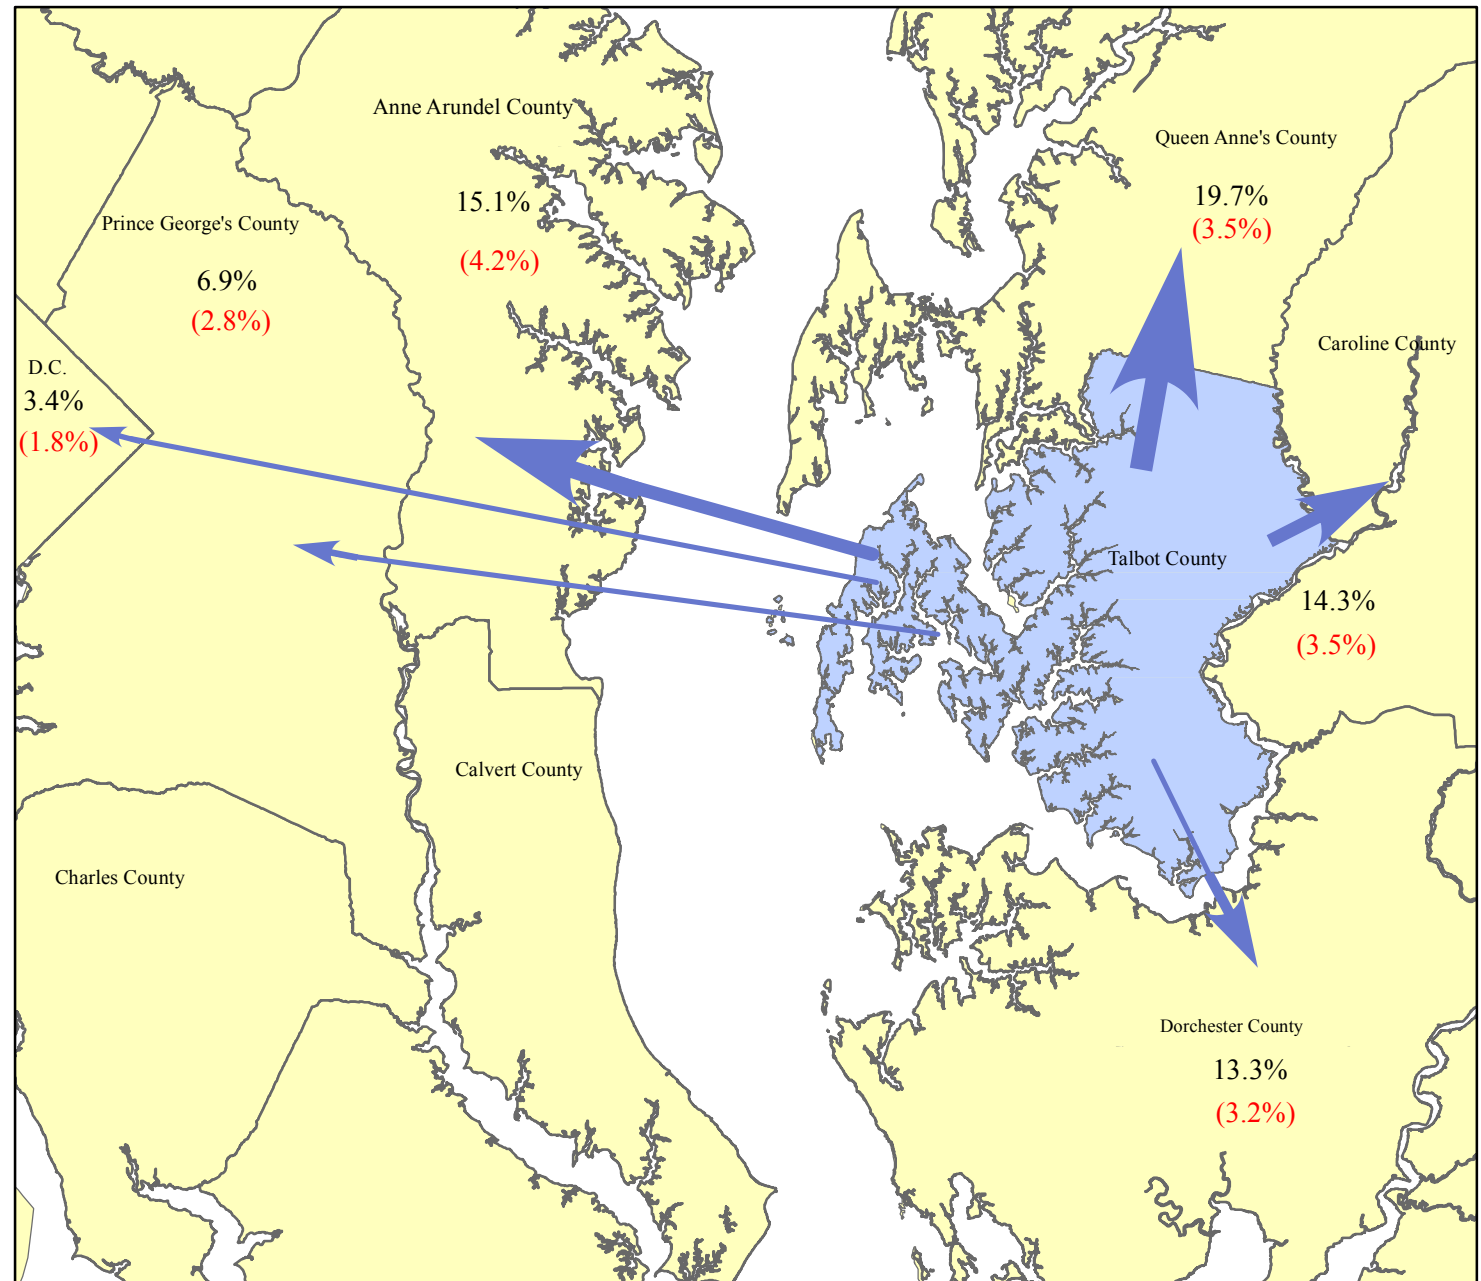

Distribution of Talbot County Commuters Working Outside the County 2006 - 2010

Talbot County Workers

To:	Number	MOE
Talbot County*	13,071	536
Other Counties**	4,885	883

Commuters To	Number	MOE
Queen Anne's County	960	175
Anne Arundel County	738	206
Caroline County	697	173
Dorchester County	651	156
Prince George's County	335	138
WASHINGTON, D. C.	165	87
Kent County	160	86
Baltimore City	144	66
Wicomico County	117	56
Montgomery County	105	52
Worcester County	101	77
Baltimore County	100	77
Sussex County	94	56
Howard County	57	44
Philadelphia County	53	52
Fairfax County	41	37
New Castle County	36	32
Arlington County	22	22
Kent County	20	20
Harford County	14	21
Calvert County	9	16
Carroll County	9	14
Loudoun County	6	9
Charles County	5	7
Adams County	3	4
Chester County	3	5
Reminder of Counties	240	98

(%) Margin of Error (+/-)

* Live and Work in Talbot County

** Live in Talbot County & work outside Talbot County

Prepared by the Maryland Department of Planning, Planning Data & Analysis Unit

Source: U.S. Census Bureau, 2006-2010 American Community Survey Data, Journey-To-Work Commutation Data, March 2013.