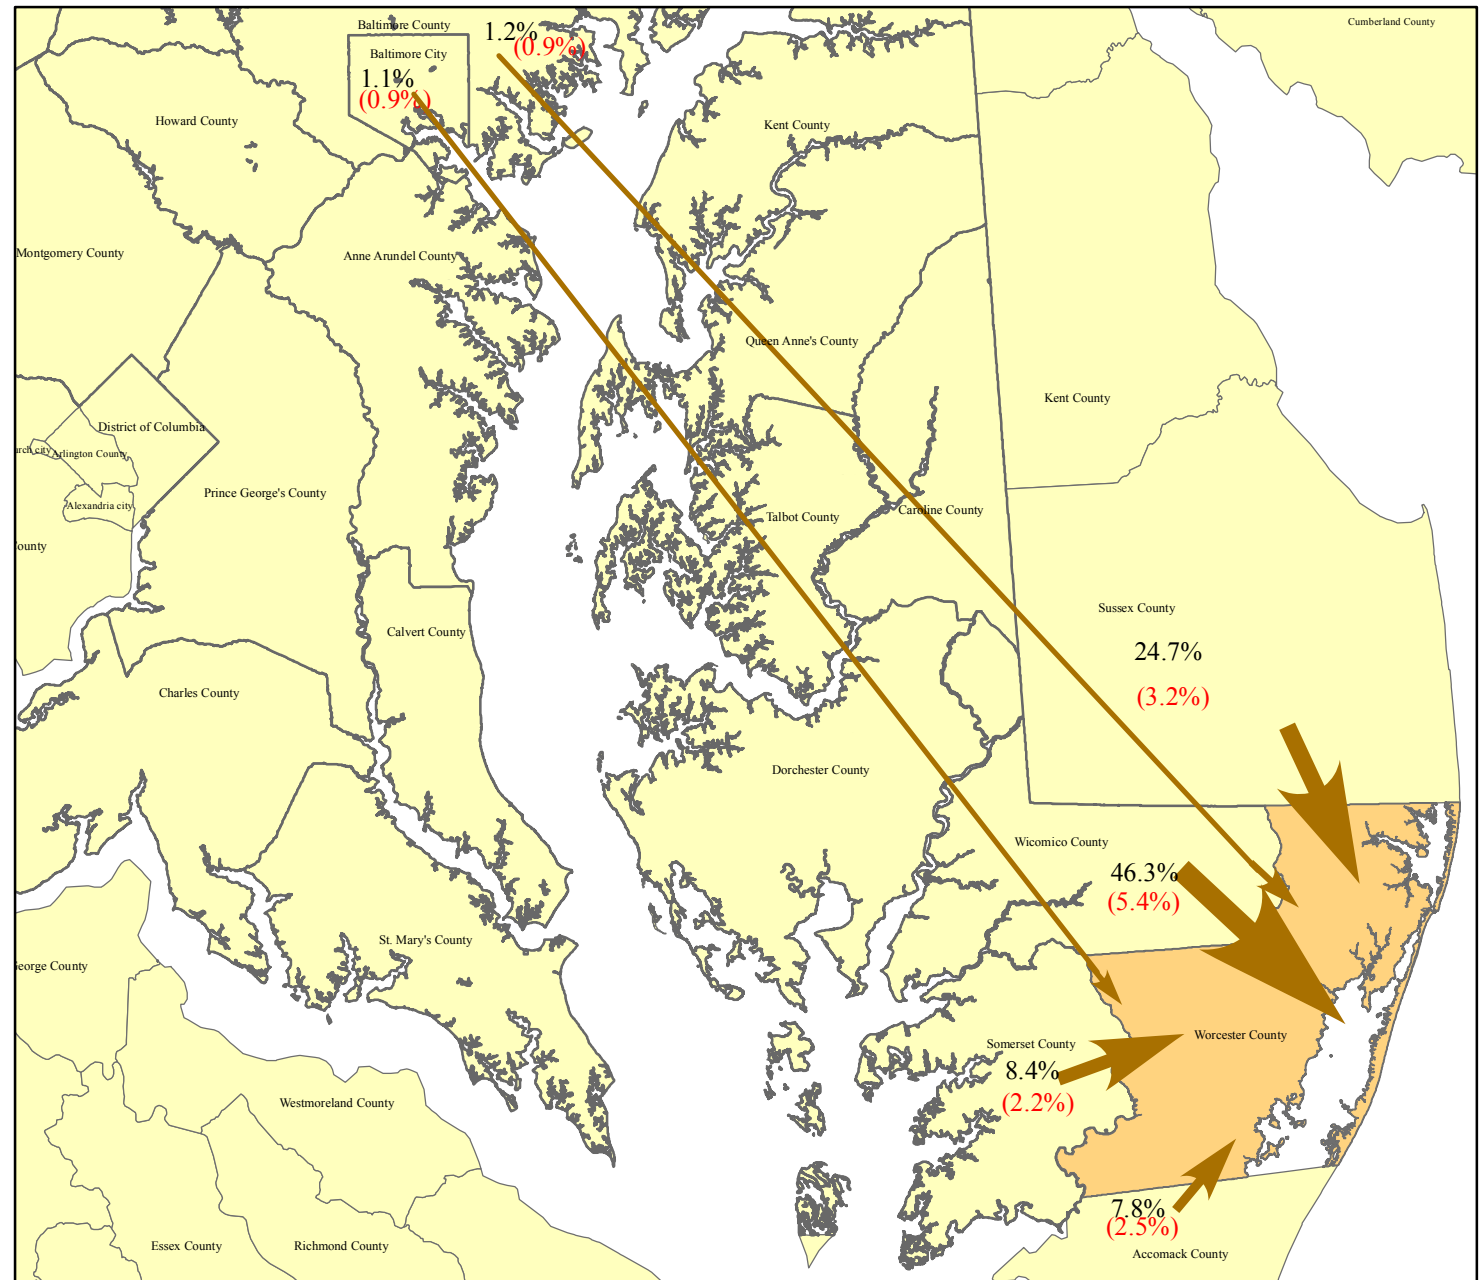

Distribution of Inter-County Commuters Working in Worcester County 2006 - 2010

Worcester County Workers

From:	Number	MOE
Worcester County*	16,756	767
Other Counties**	9,574	1,317

Commuters From	Number	MOE
Wicomico County	4,436	537
Sussex County	2,364	313
Somerset County	799	213
Accomack County	746	241
Baltimore County	117	84
Baltimore City	104	87
Talbot County	101	77
St. Mary's County	62	79
Dorchester County	58	43
Kent County	57	38
Harford County	45	53
Carroll County	34	38
Washington County	29	29
New Castle County	26	28
Montgomery County	25	29
Prince George's County	24	41
Anne Arundel County	23	26
Howard County	21	24
Queen Anne's County	20	29
Cecil County	19	30
York County	18	30
Chester County	15	21
Kent County	14	26
Caroline County	13	20
Allegany County	11	18
Adams County	3	5
Reminder of Counties	390	154

(%) Margin of Error (+/-)

* Live and Work in Worcester County

** Live outside Worcester County & work in Worcester County

Prepared by the Maryland Department of Planning, Planning Data & Analysis Unit

Source: U.S. Census Bureau, 2006-2010 American Community Survey Data, Journey-To-Work Commutation Data, March 2013.