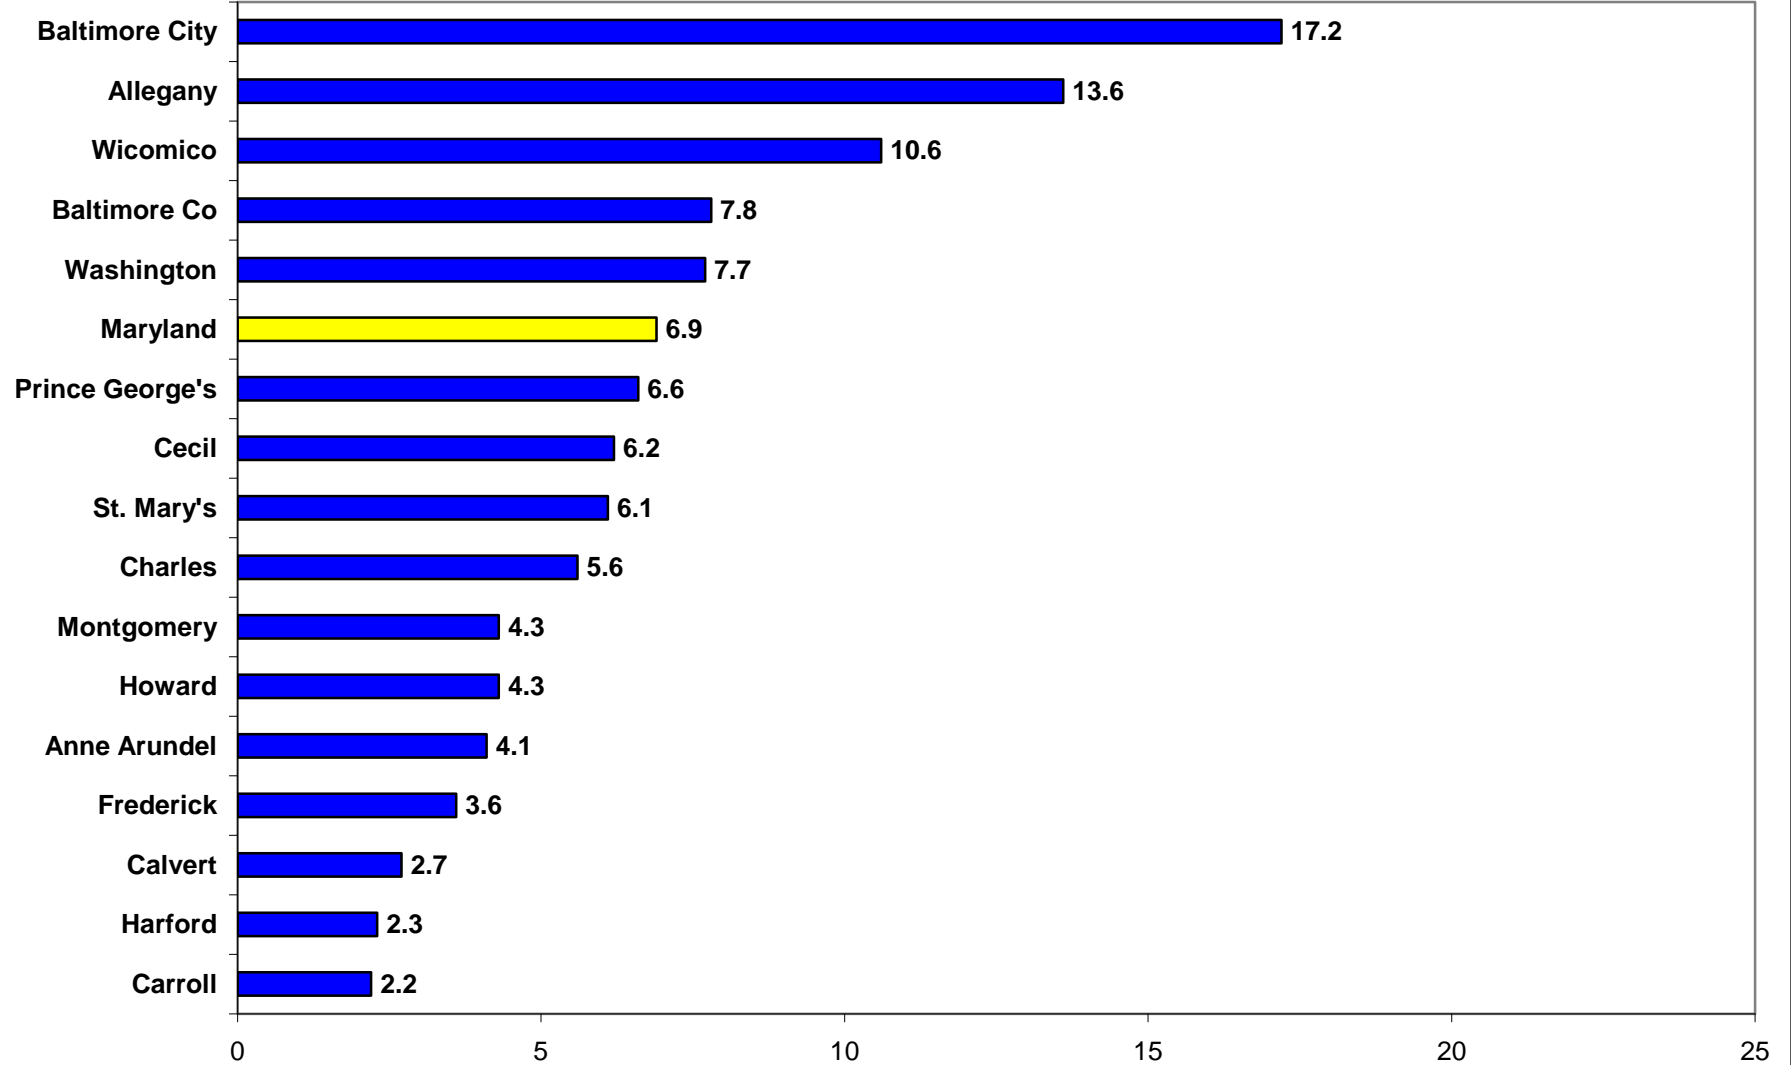

2006 Poverty Rate (Percent) for Male Population*

* Apparent differences may not be statistically significant at the 90 percent confidence interval.