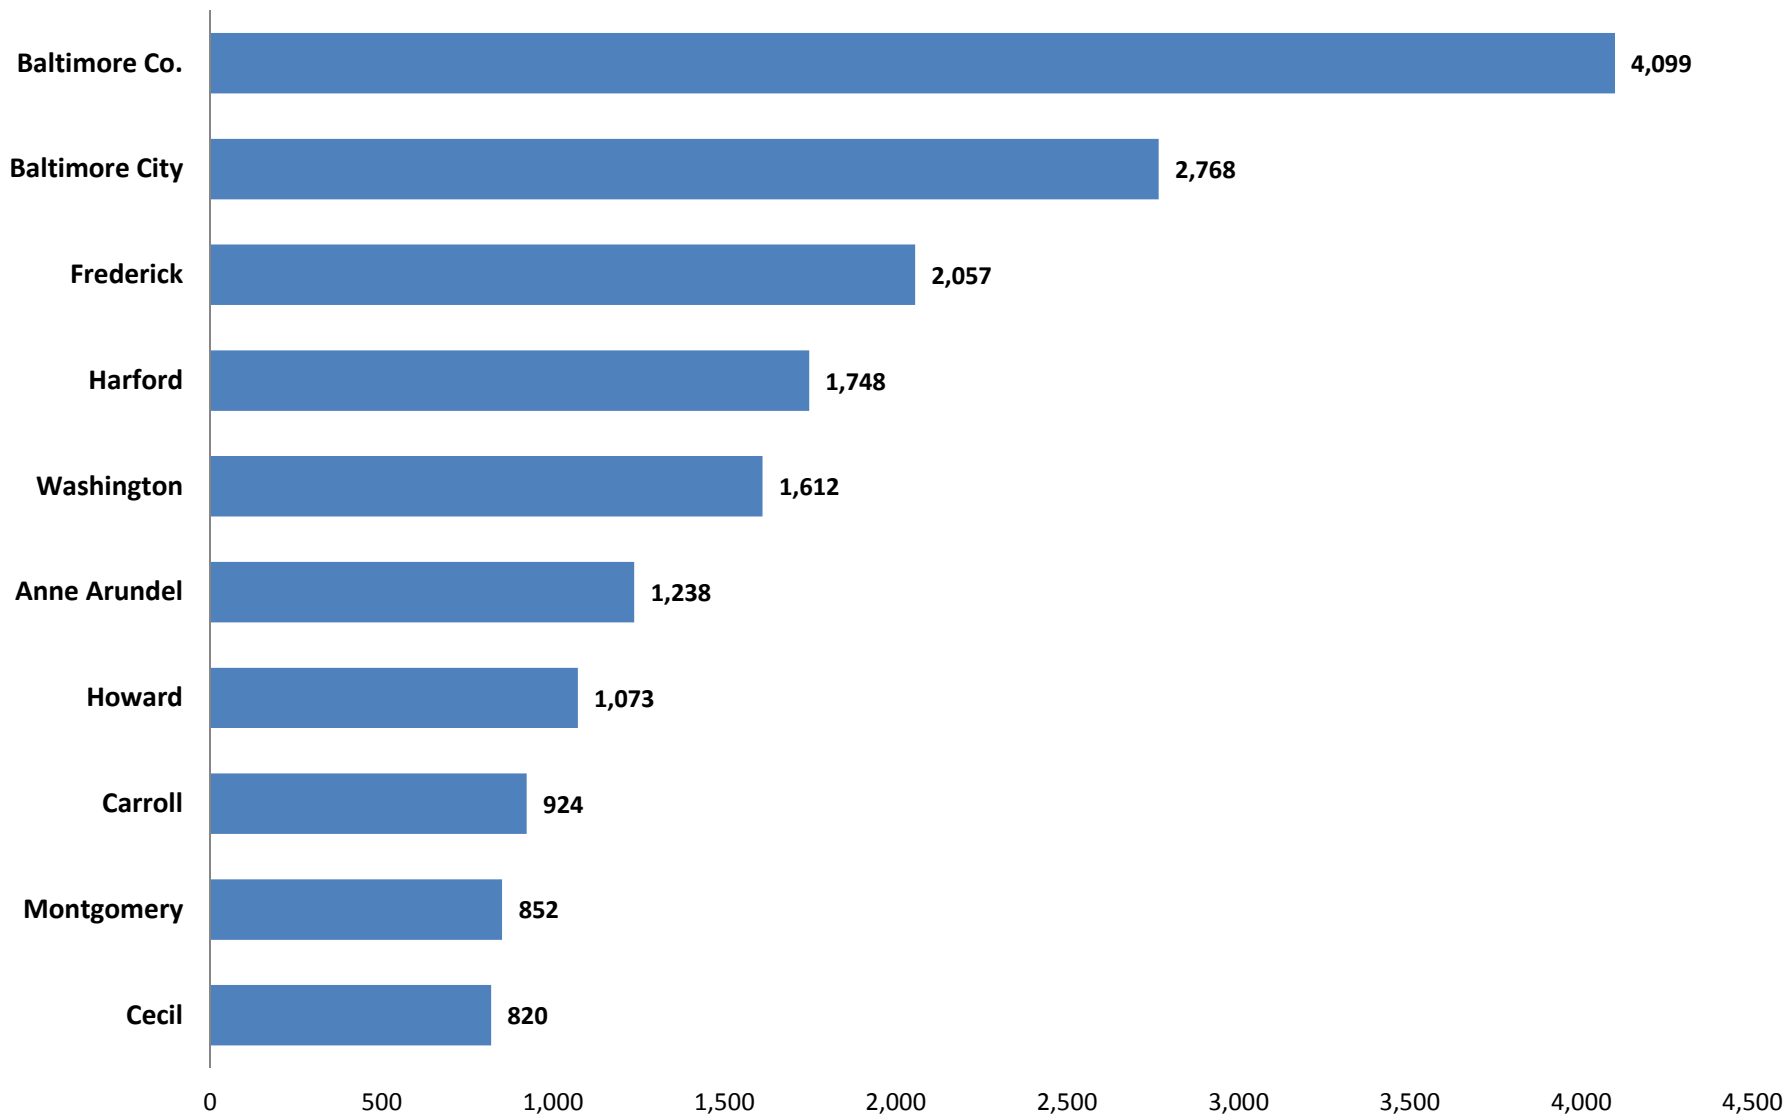

Chart 4. Increase in Commuting from Pennsylvania to Maryland's Jurisdictions: 2000 to 2009-2013

Prepared by the Maryland Department of Planning, from the 2000 CTPP, and 2009-2013 ACS county-to-county commuting data, September 2015