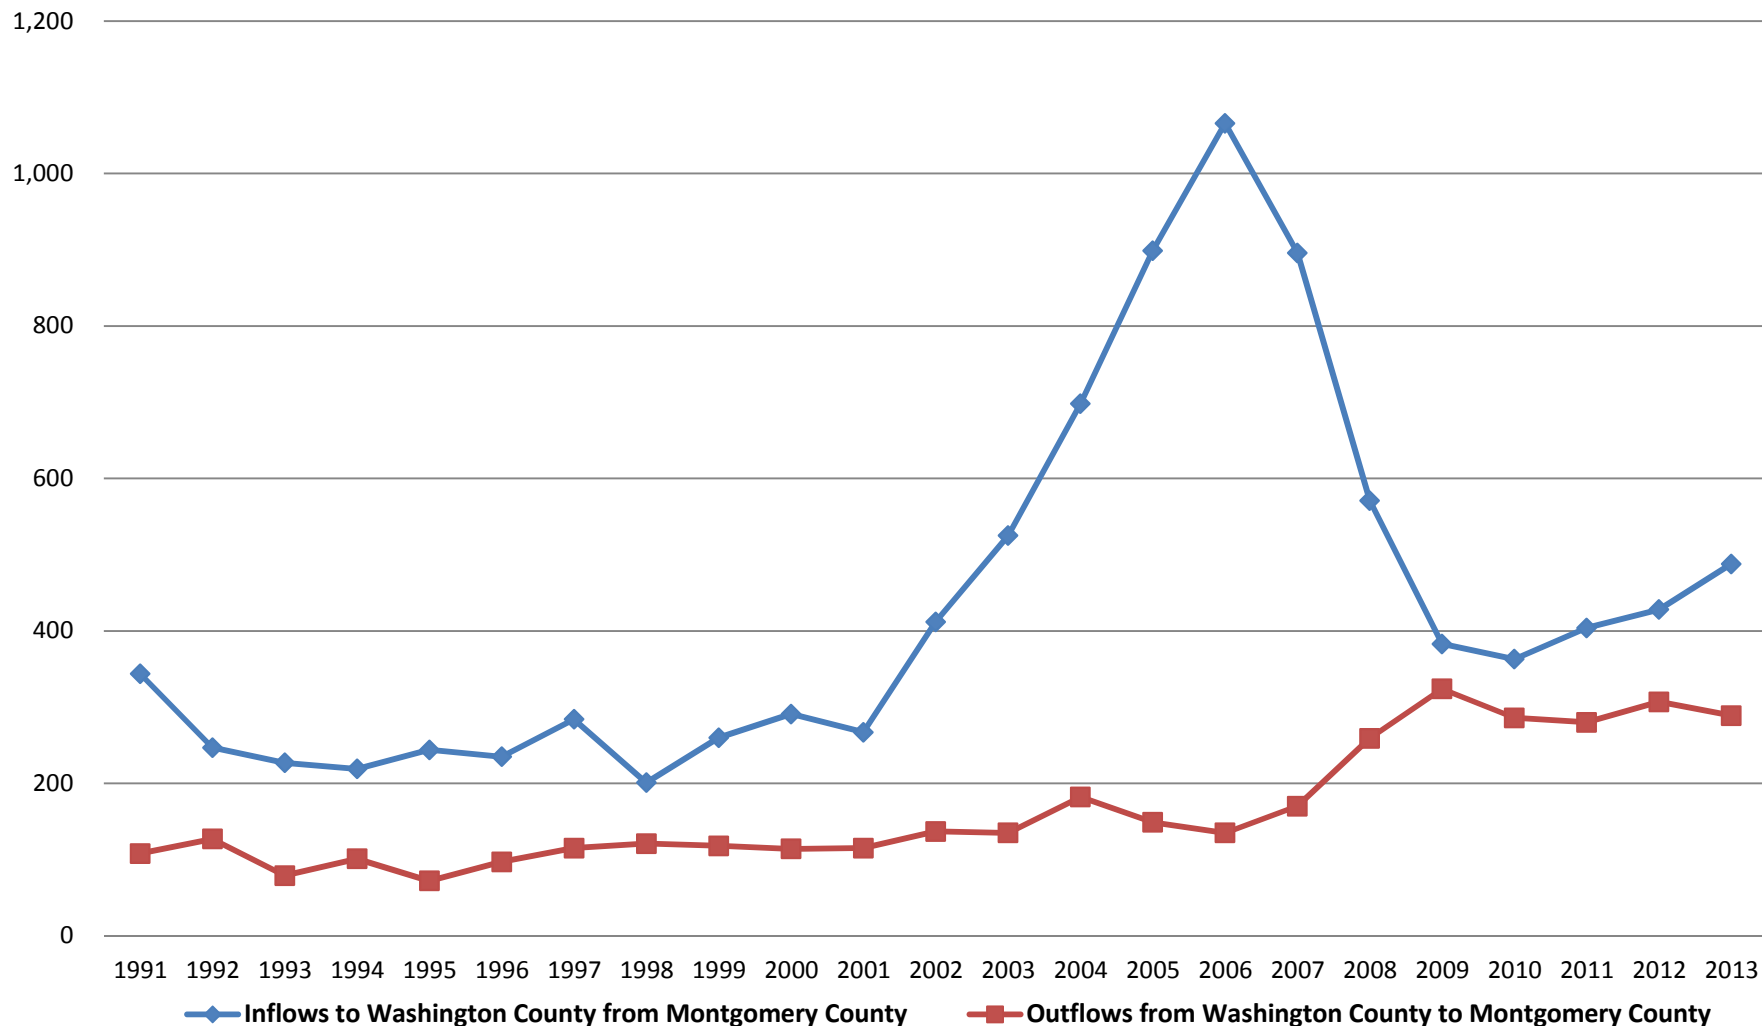

Chart 9. Annual In-Migration from Montgomery Co. to Washington Co. and Out-Migration from Washington Co. to Montgomery Co. *

* In and out migration flows for 2012 and 2013 are not directly comparable to prior years since the data for these two years were based on the analysis of 12-months of tax returns as opposed to approximately 9-months worth of tax returns used for the prior years.