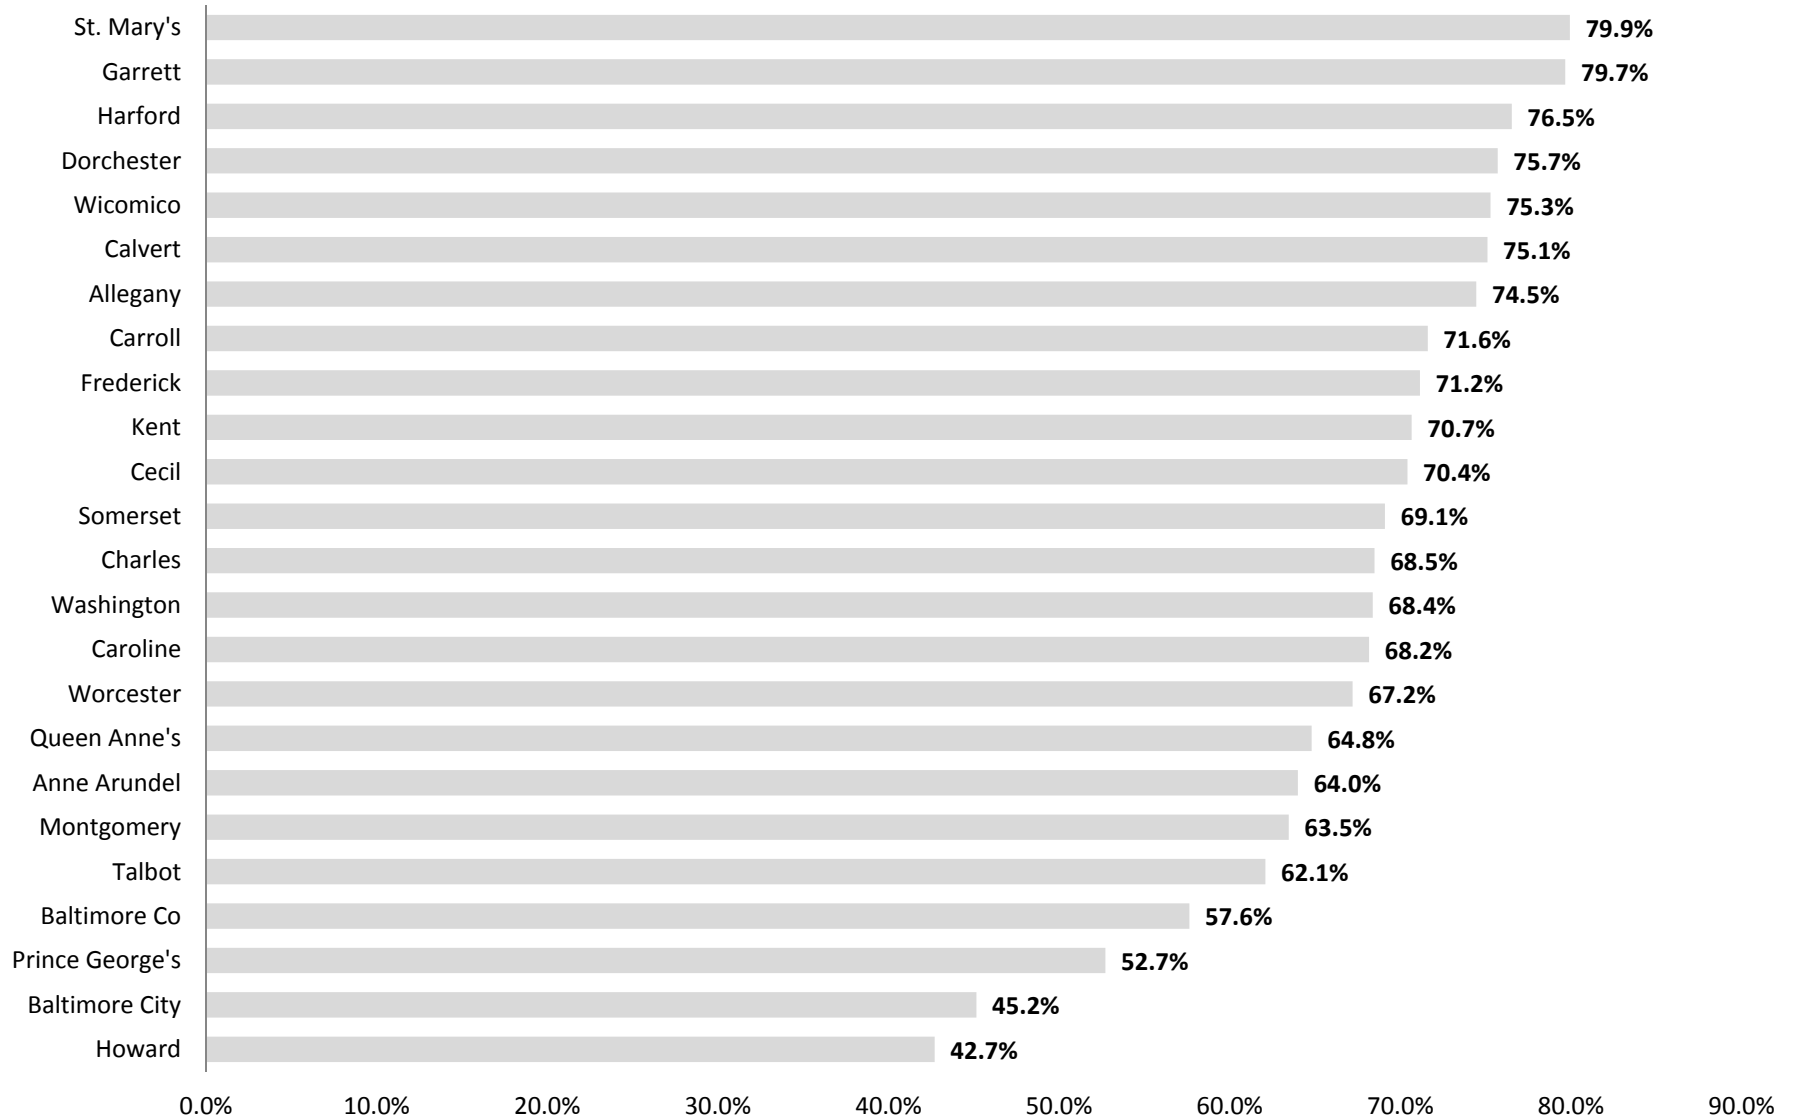

**Chart 14. Percent of Jurisdiction Jobs Held by
Jurisdiction Residents - 2000**

Prepared by the Maryland Department of Planning from the 2000 CTPP, September, 2015