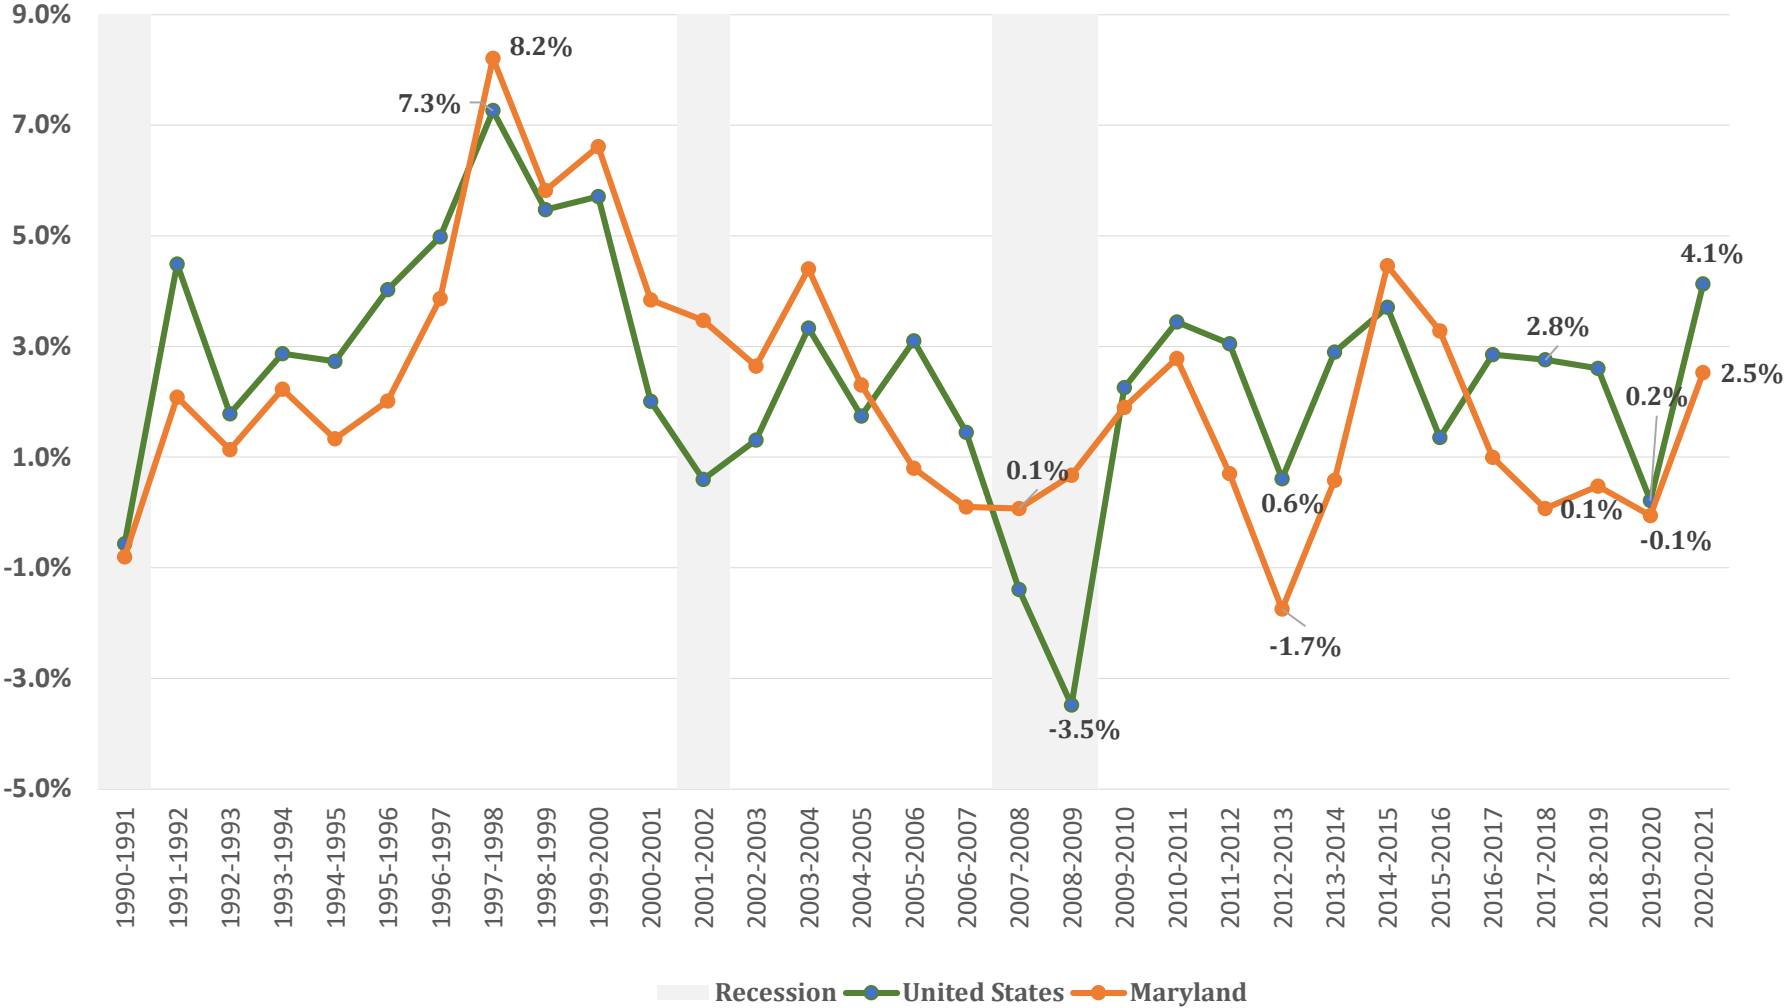

(Constant 2017 Dollars)

Chart 2. Percent Change in Net Earnings by Place of Residence U.S. and Maryland

Prepared by the Maryland Department of Planning from U.S. Bureau of Economic Analysis, Table SA5 (December 2022)