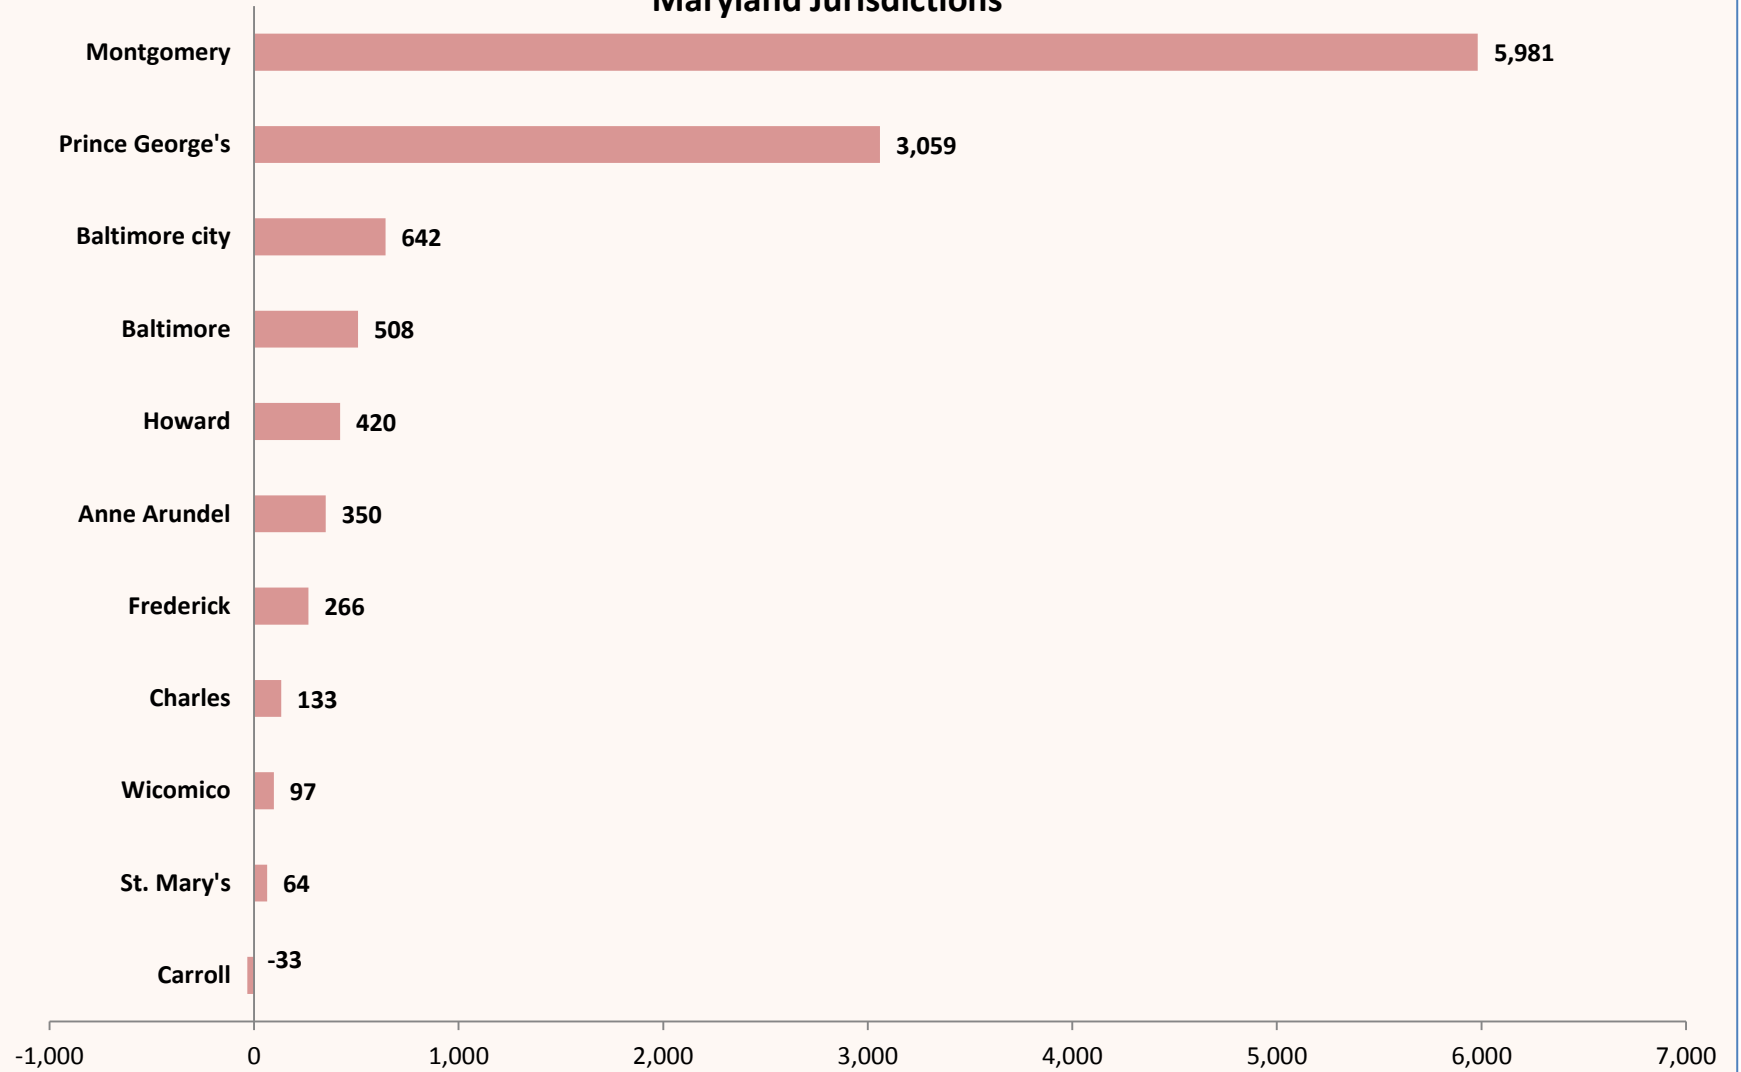

Change in Hispanic Owned Businesses 2007-2012

Maryland Jurisdictions

Source: US Census Bureau 2007 & 2012 Survey of Business Owners; Data for eleven counties are not available because the estimate did not meet publication standards