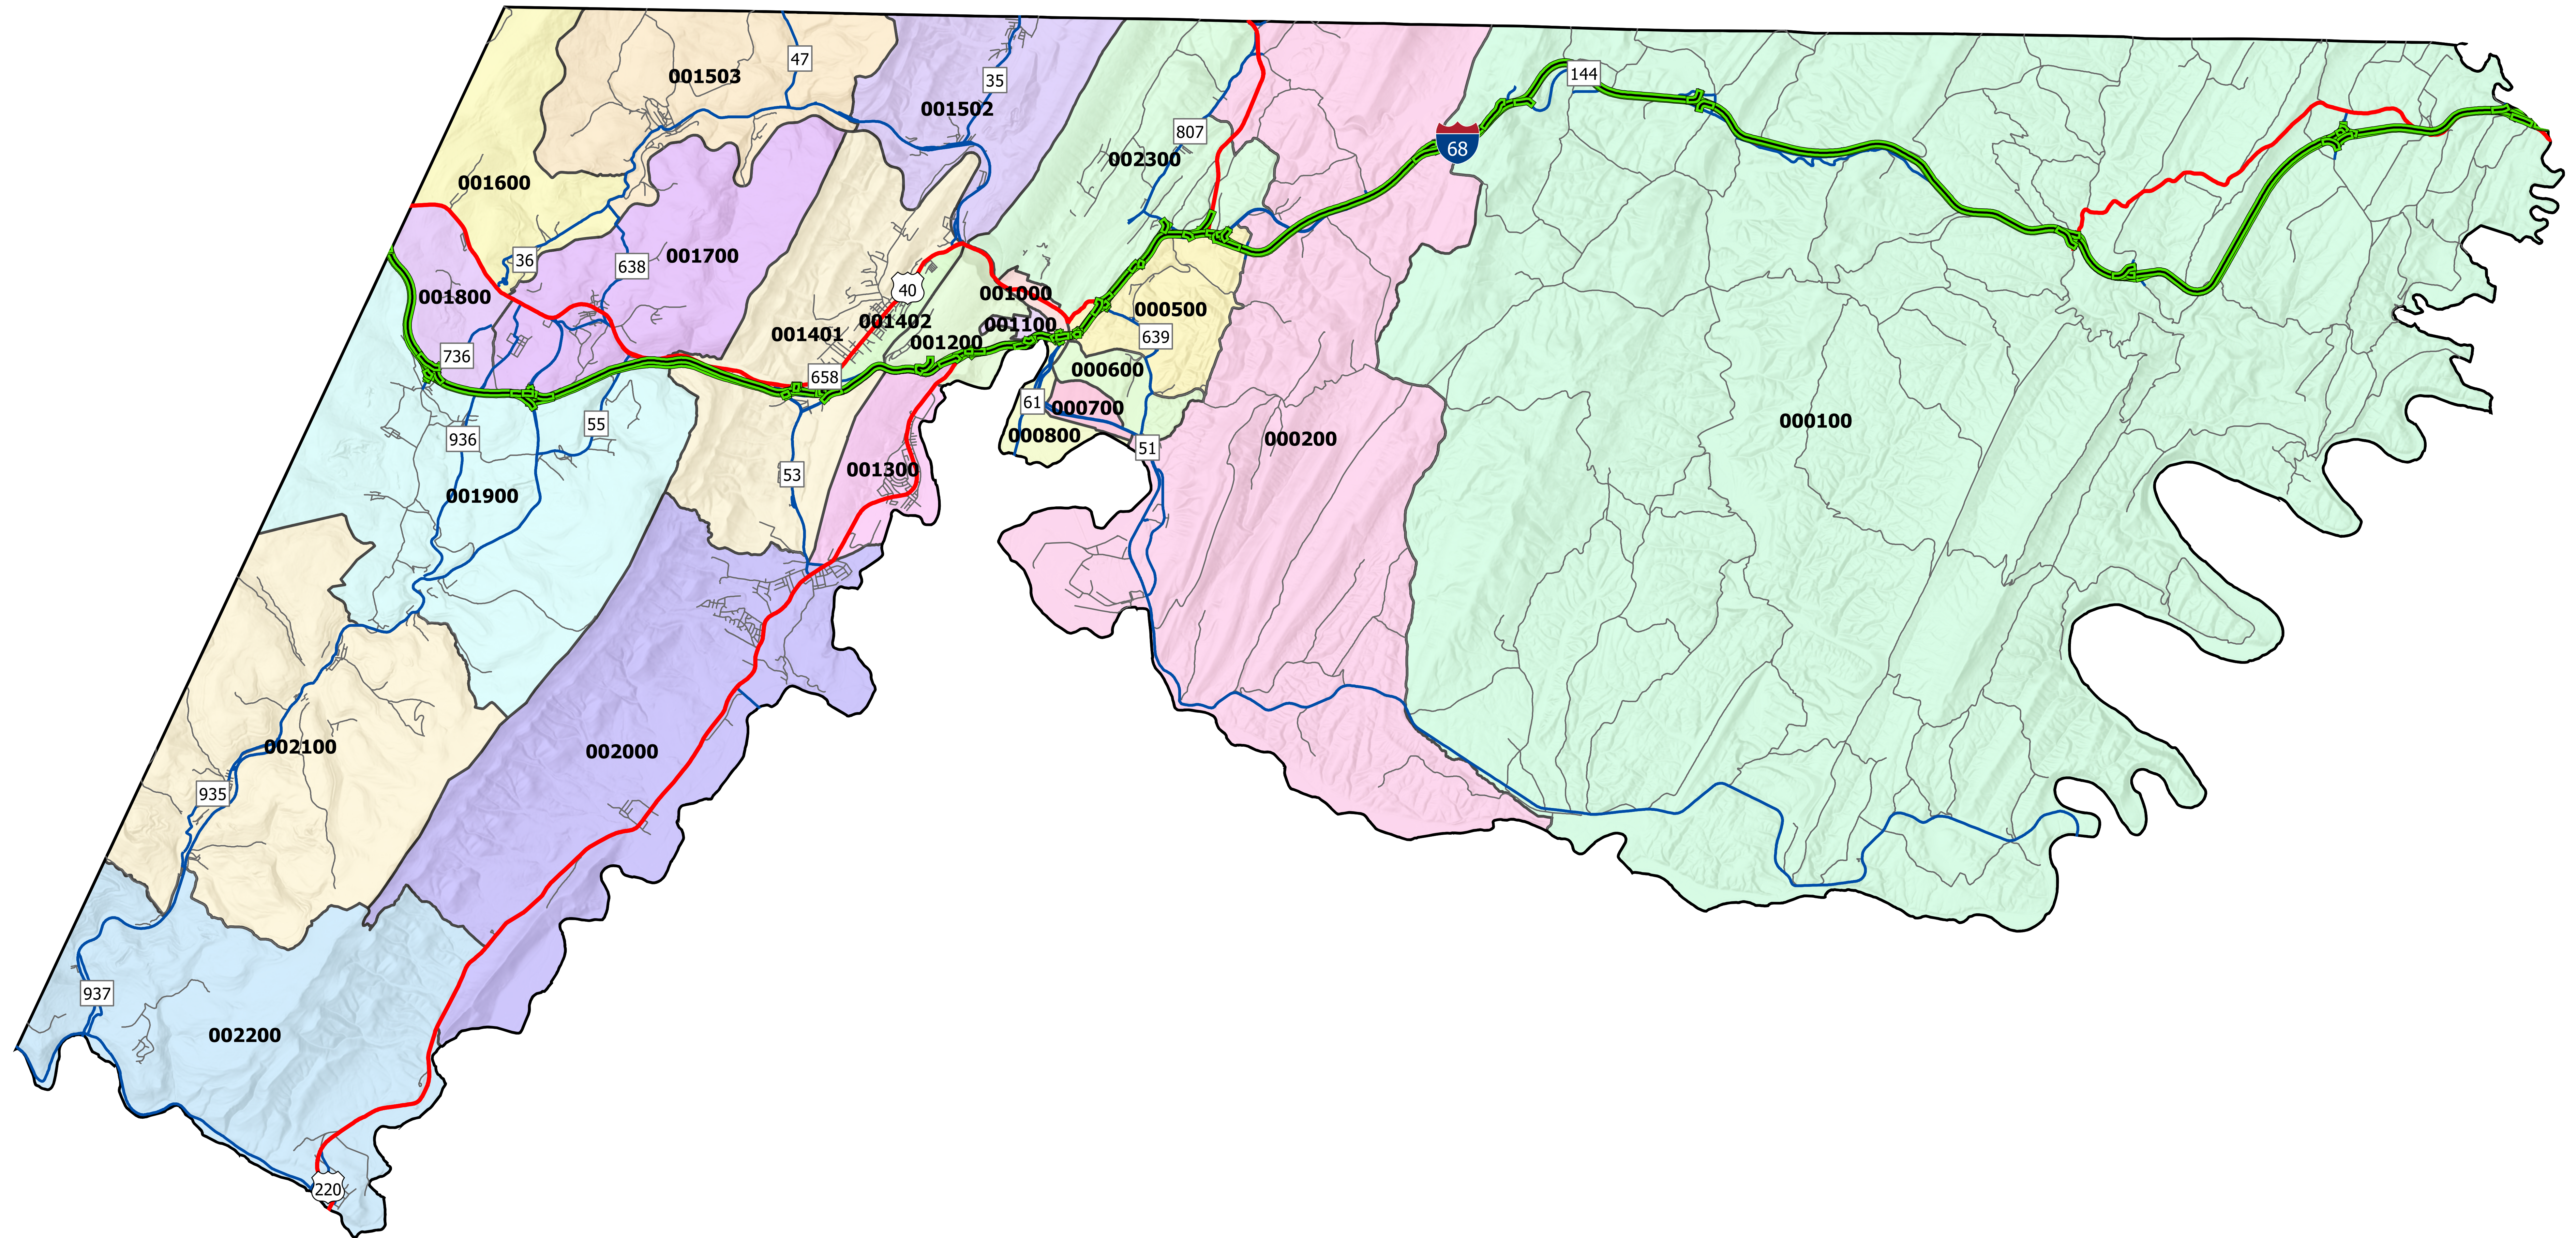

Allegany County, Maryland 2020 Census Tracts

Est. NASA, NGA, USGS, FEMA