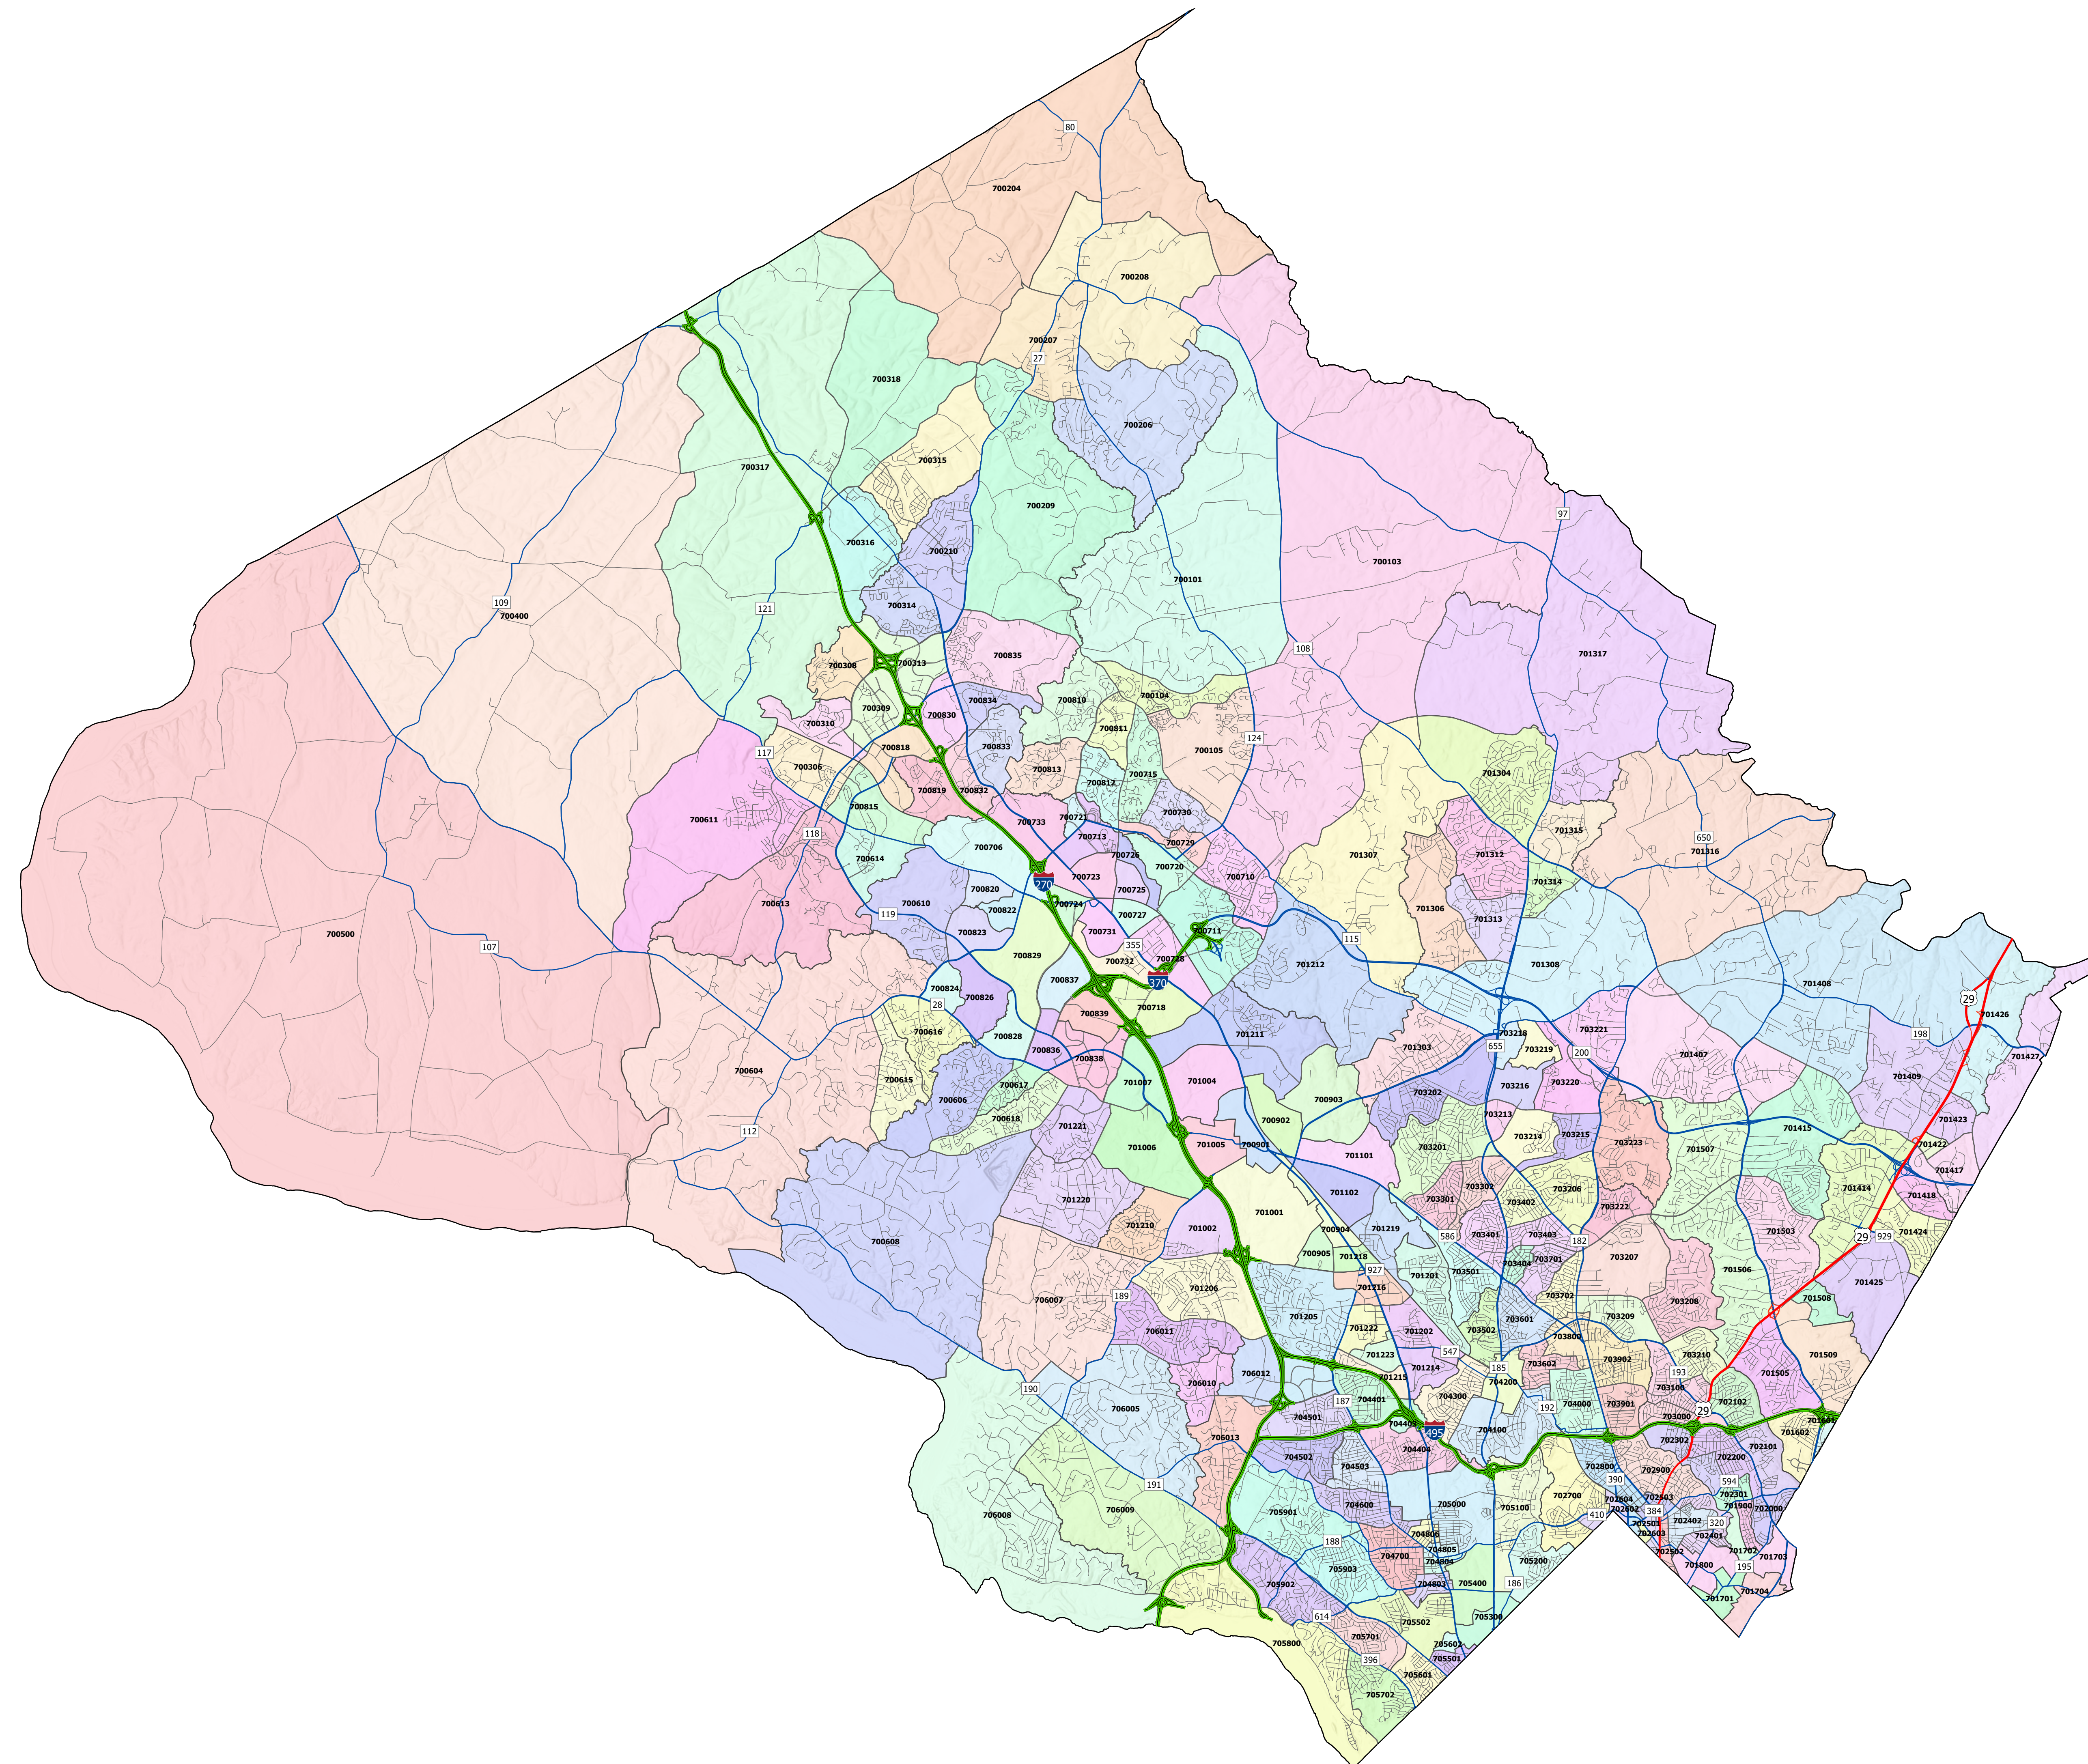

# Montgomery County, Maryland 2020 Census Tracts

Esri, NASA, NOAA, USGS, FEMA

Prepared by the State Data Center, Oct 2021  
Source: U.S. Census Bureau, 2020